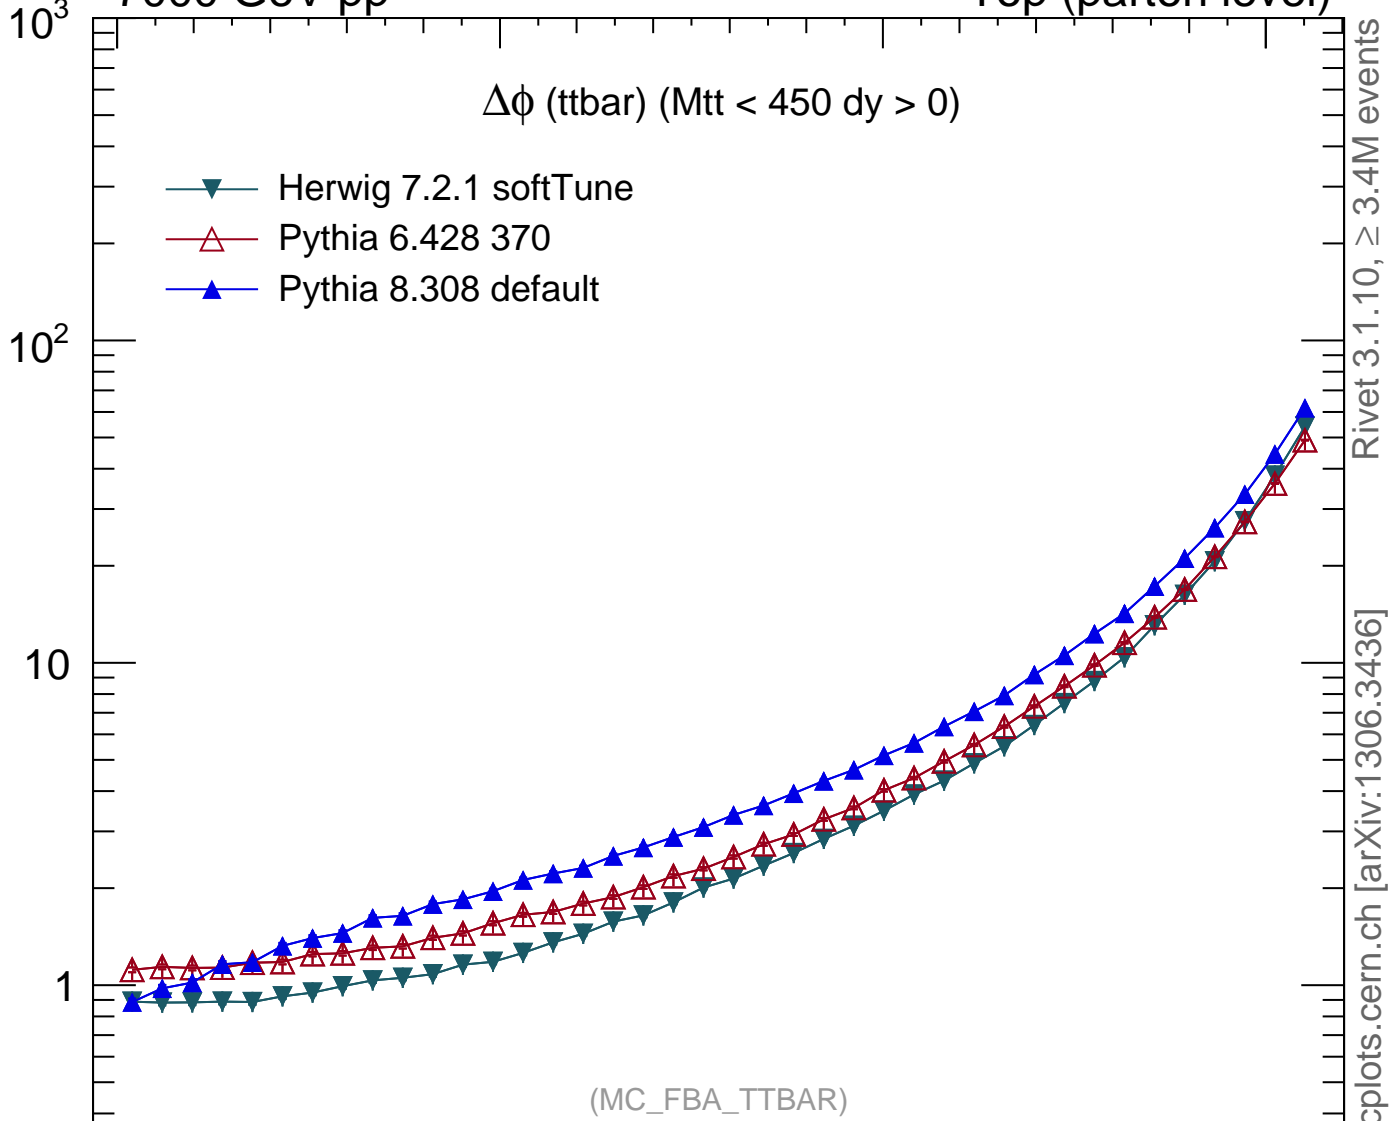

7000 GeV pp

Top (parton level)

(MC_FBA_TTBAR)

Ratio to Herwig 7.2.1 softTune