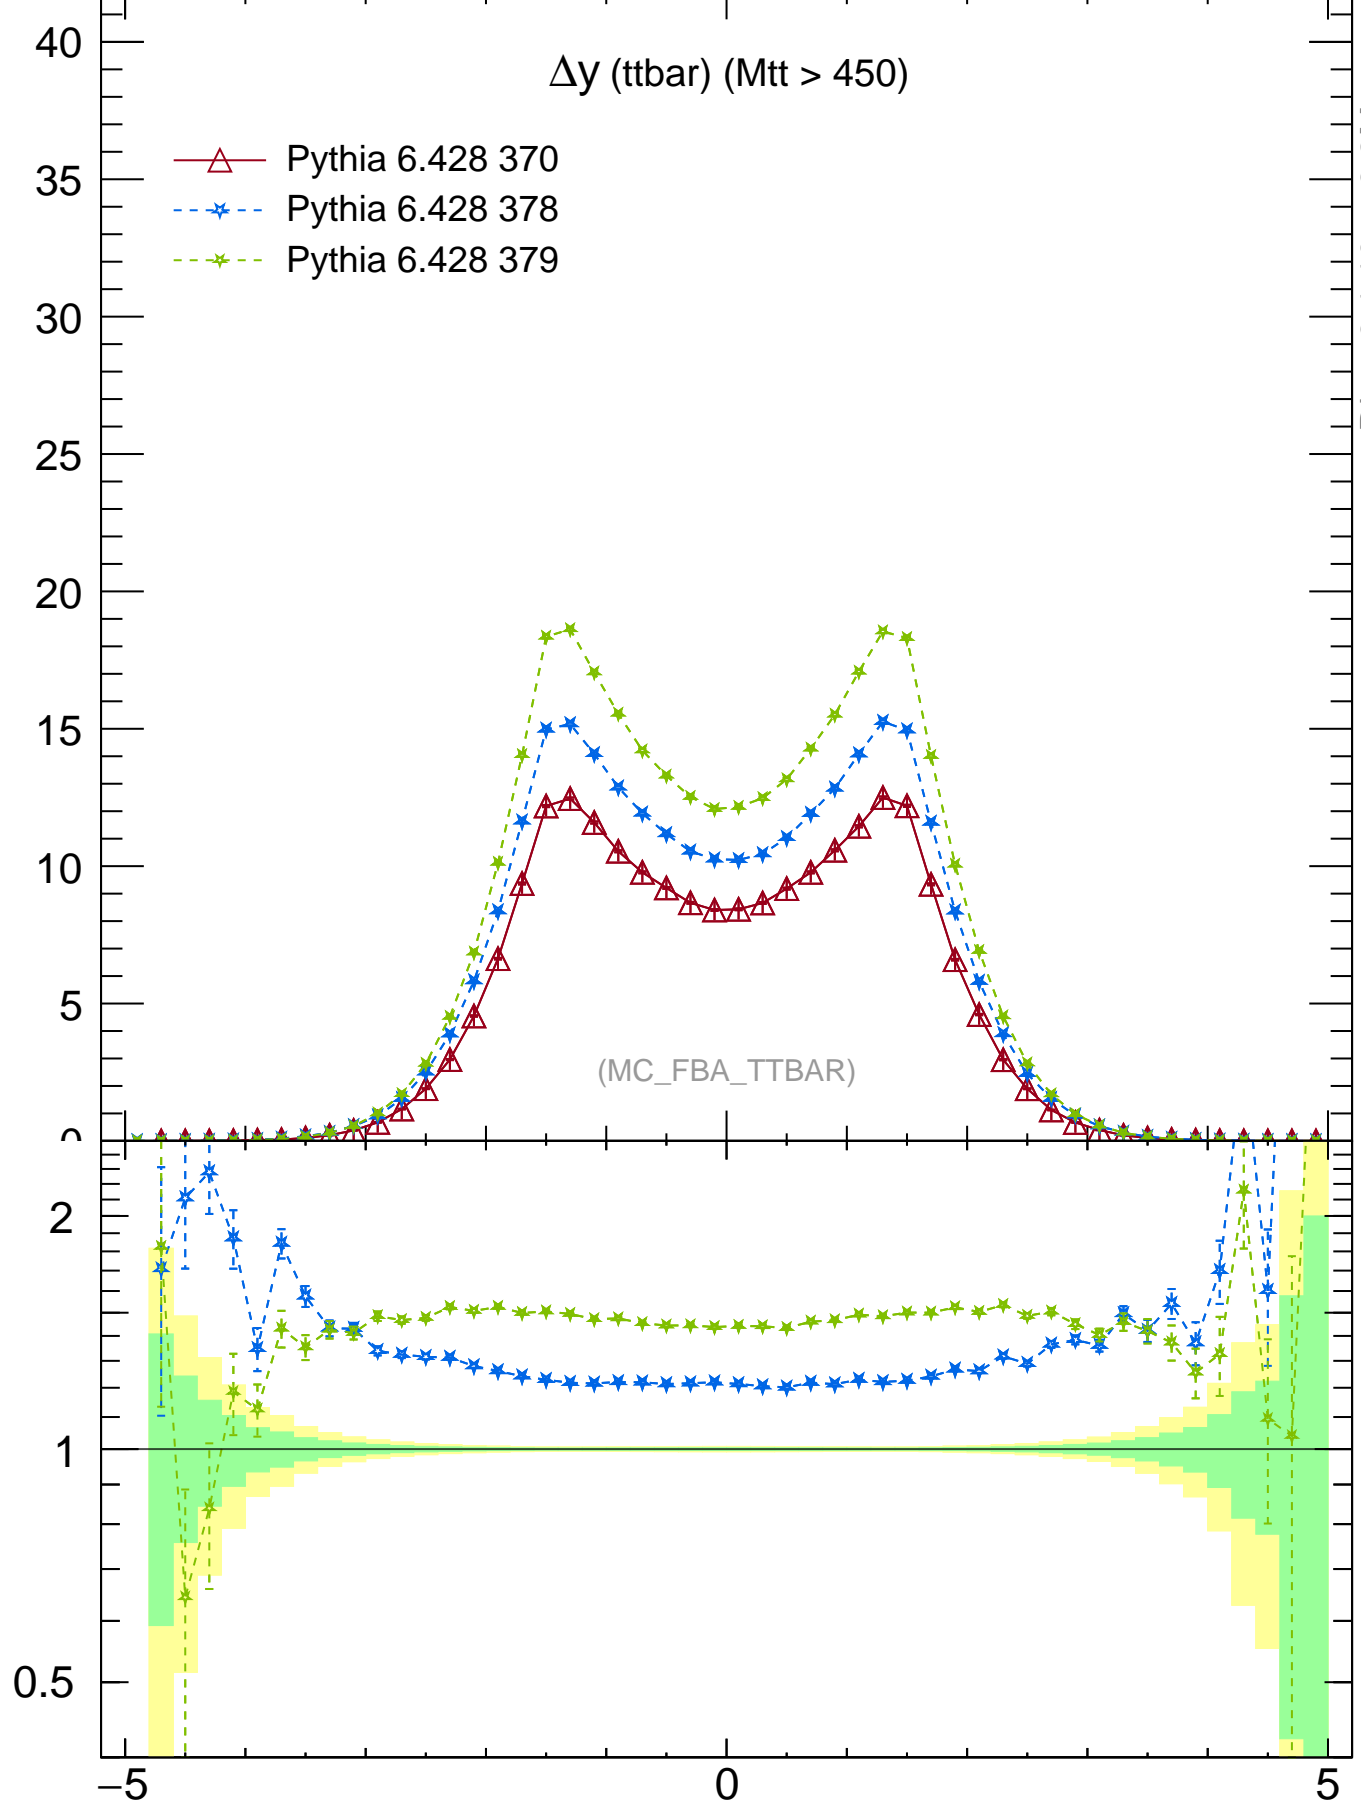

7000 GeV pp

Top (parton level)

Δy (ttbar) (Mtt > 450)

- Pythia 6.428 370
- Pythia 6.428 378
- Pythia 6.428 379

Rivet 3.1.10, $\geq 3.2M$ events

mcplots.cern.ch [arXiv:1306.3436]

(MC_FBA_TTBAR)

Ratio to Pythia 6.428 370

2
1
0.5