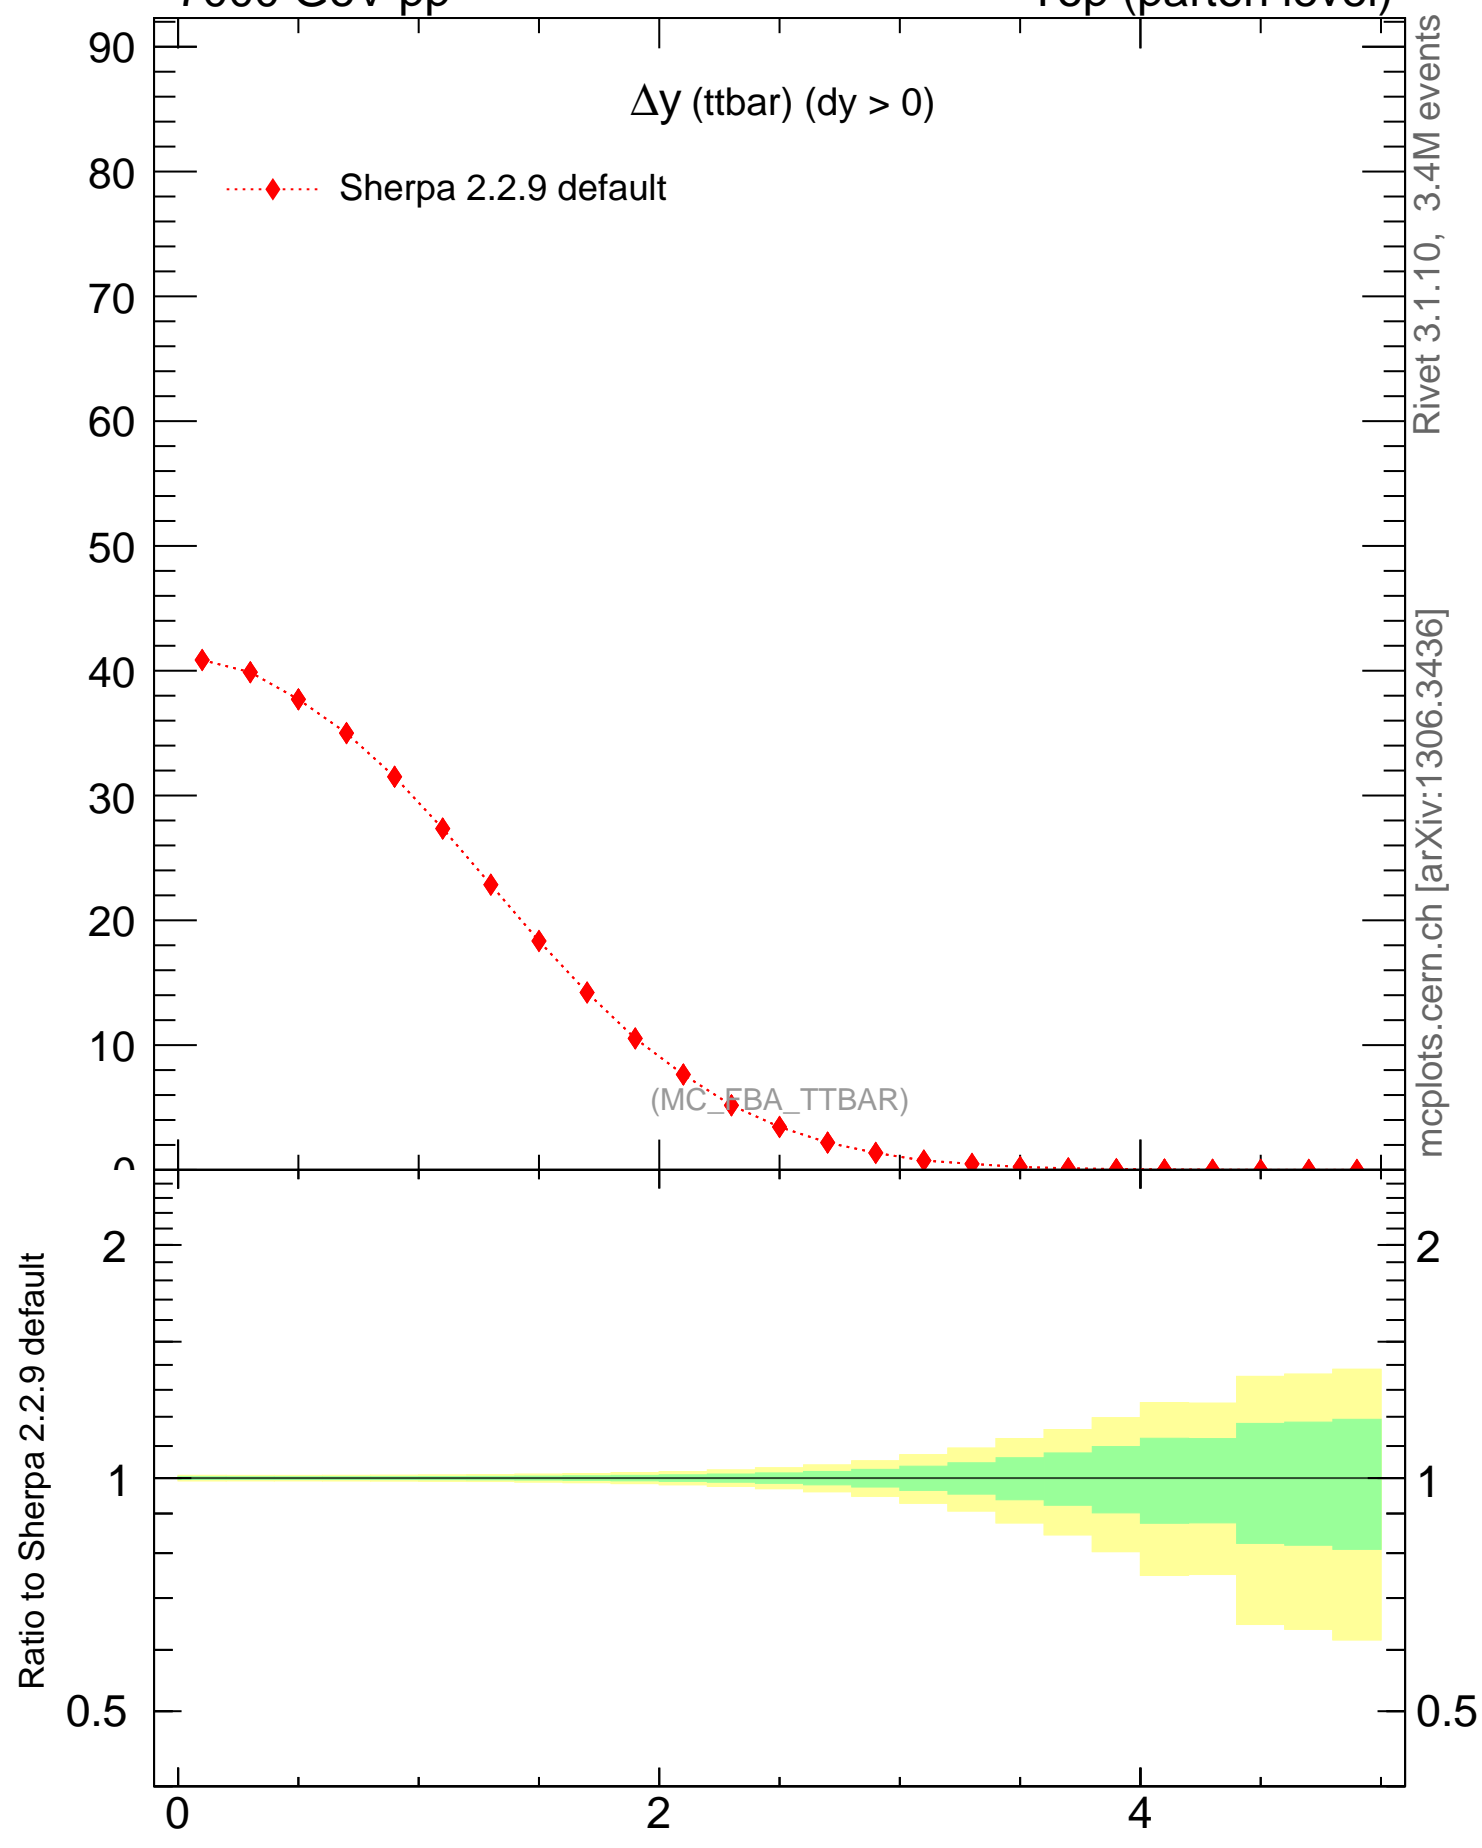

7000 GeV pp

Top (parton level)

Δy (ttbar) (dy > 0)

Rivet 3.1.10, 3.4M events
mcplots.cern.ch [arXiv:1306.3436]

Ratio to Sherpa 2.2.9 default

2
1
0.5