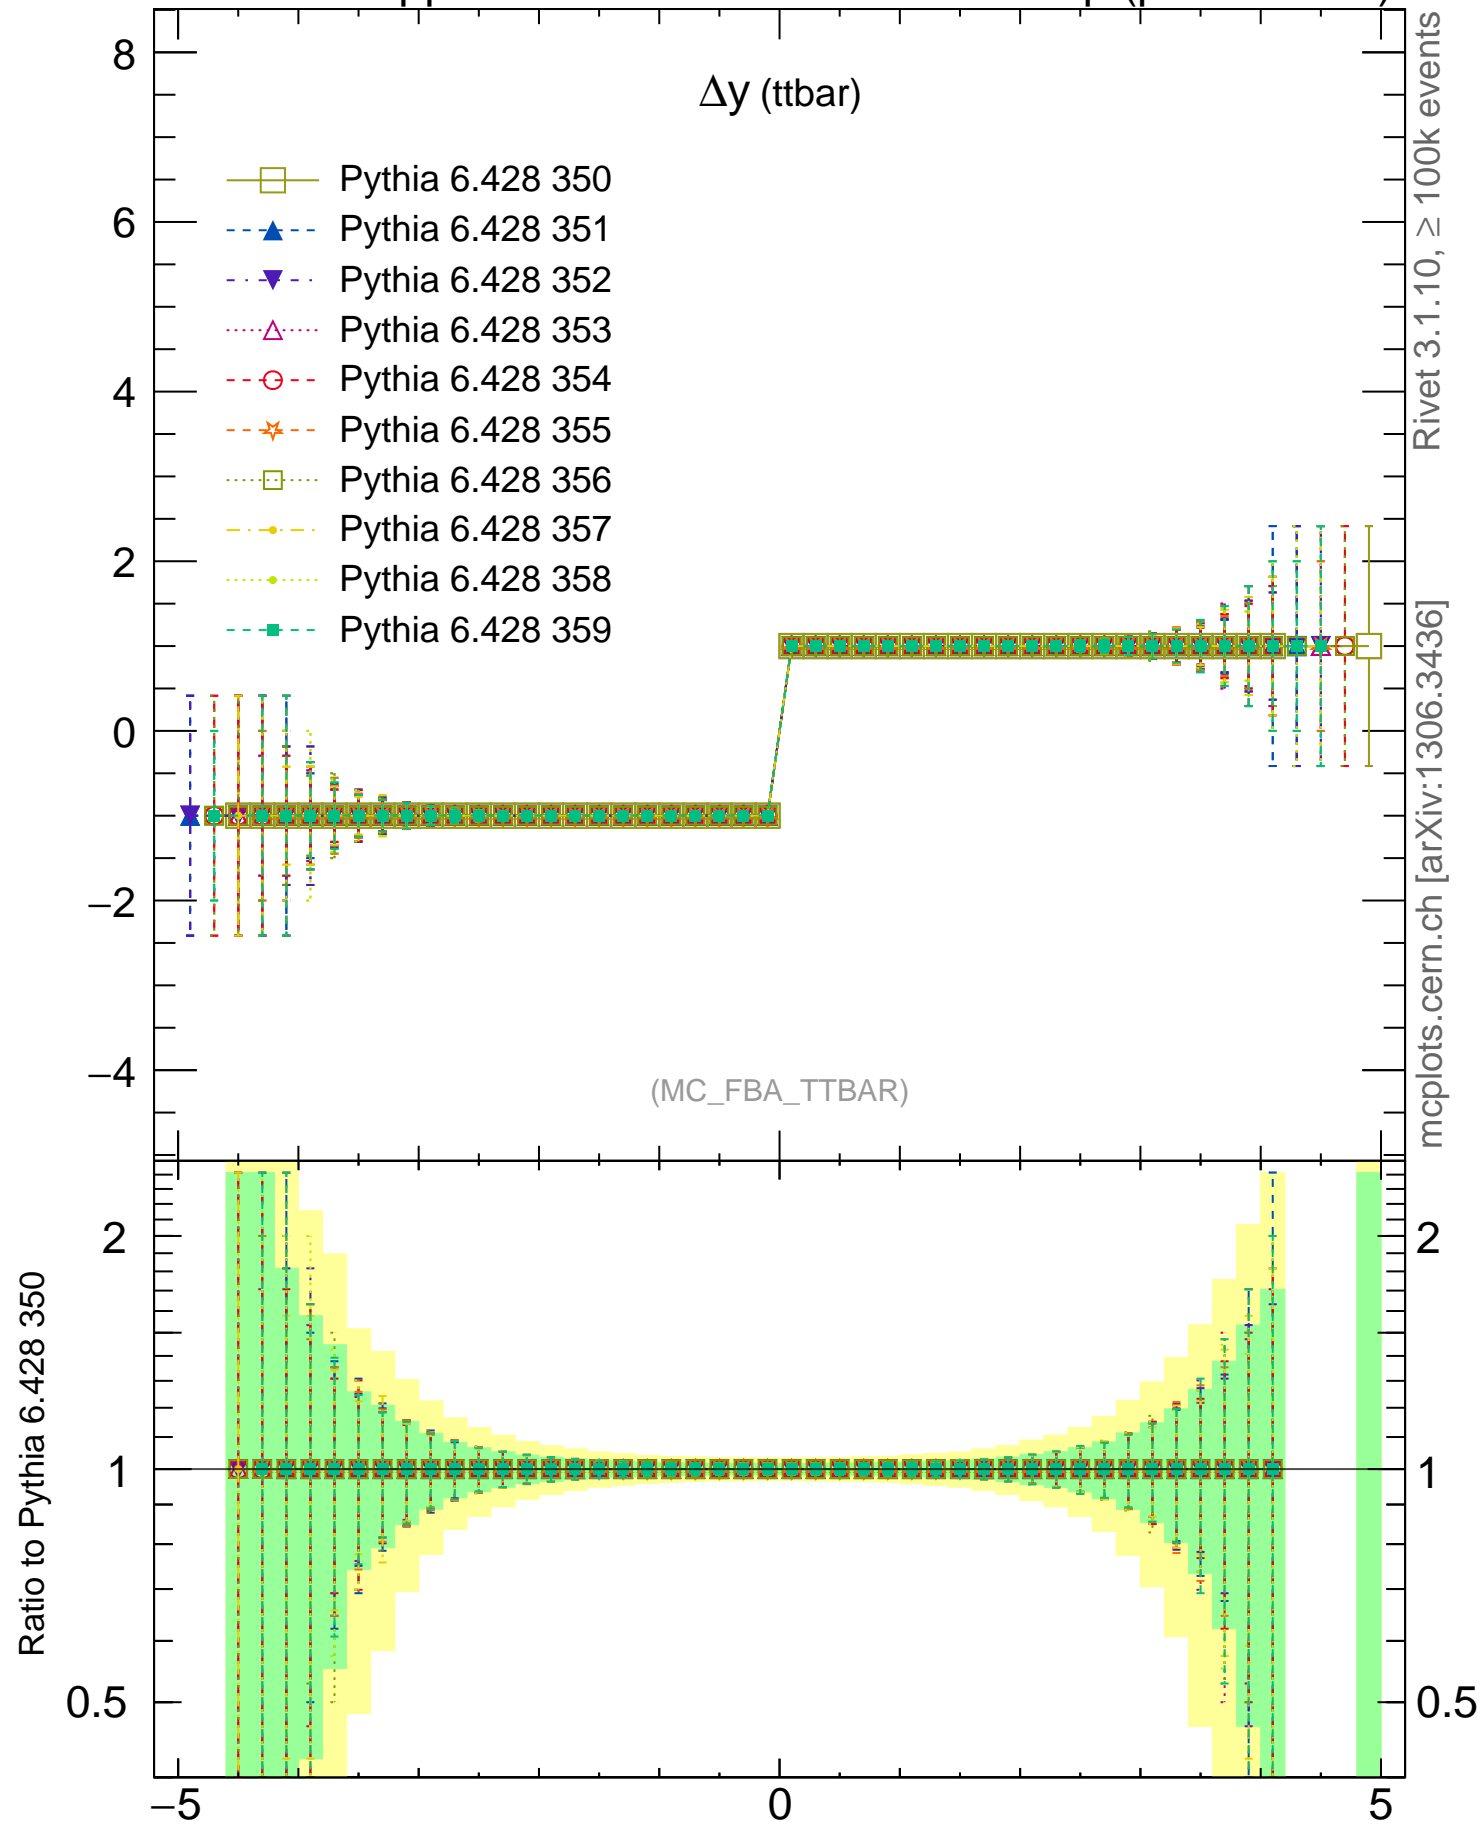

7000 GeV pp

Top (parton level)

Δy (ttbar)

Rivet 3.1.10, $\geq 100k$ events

mcplots.cern.ch [arXiv:1306.3436]