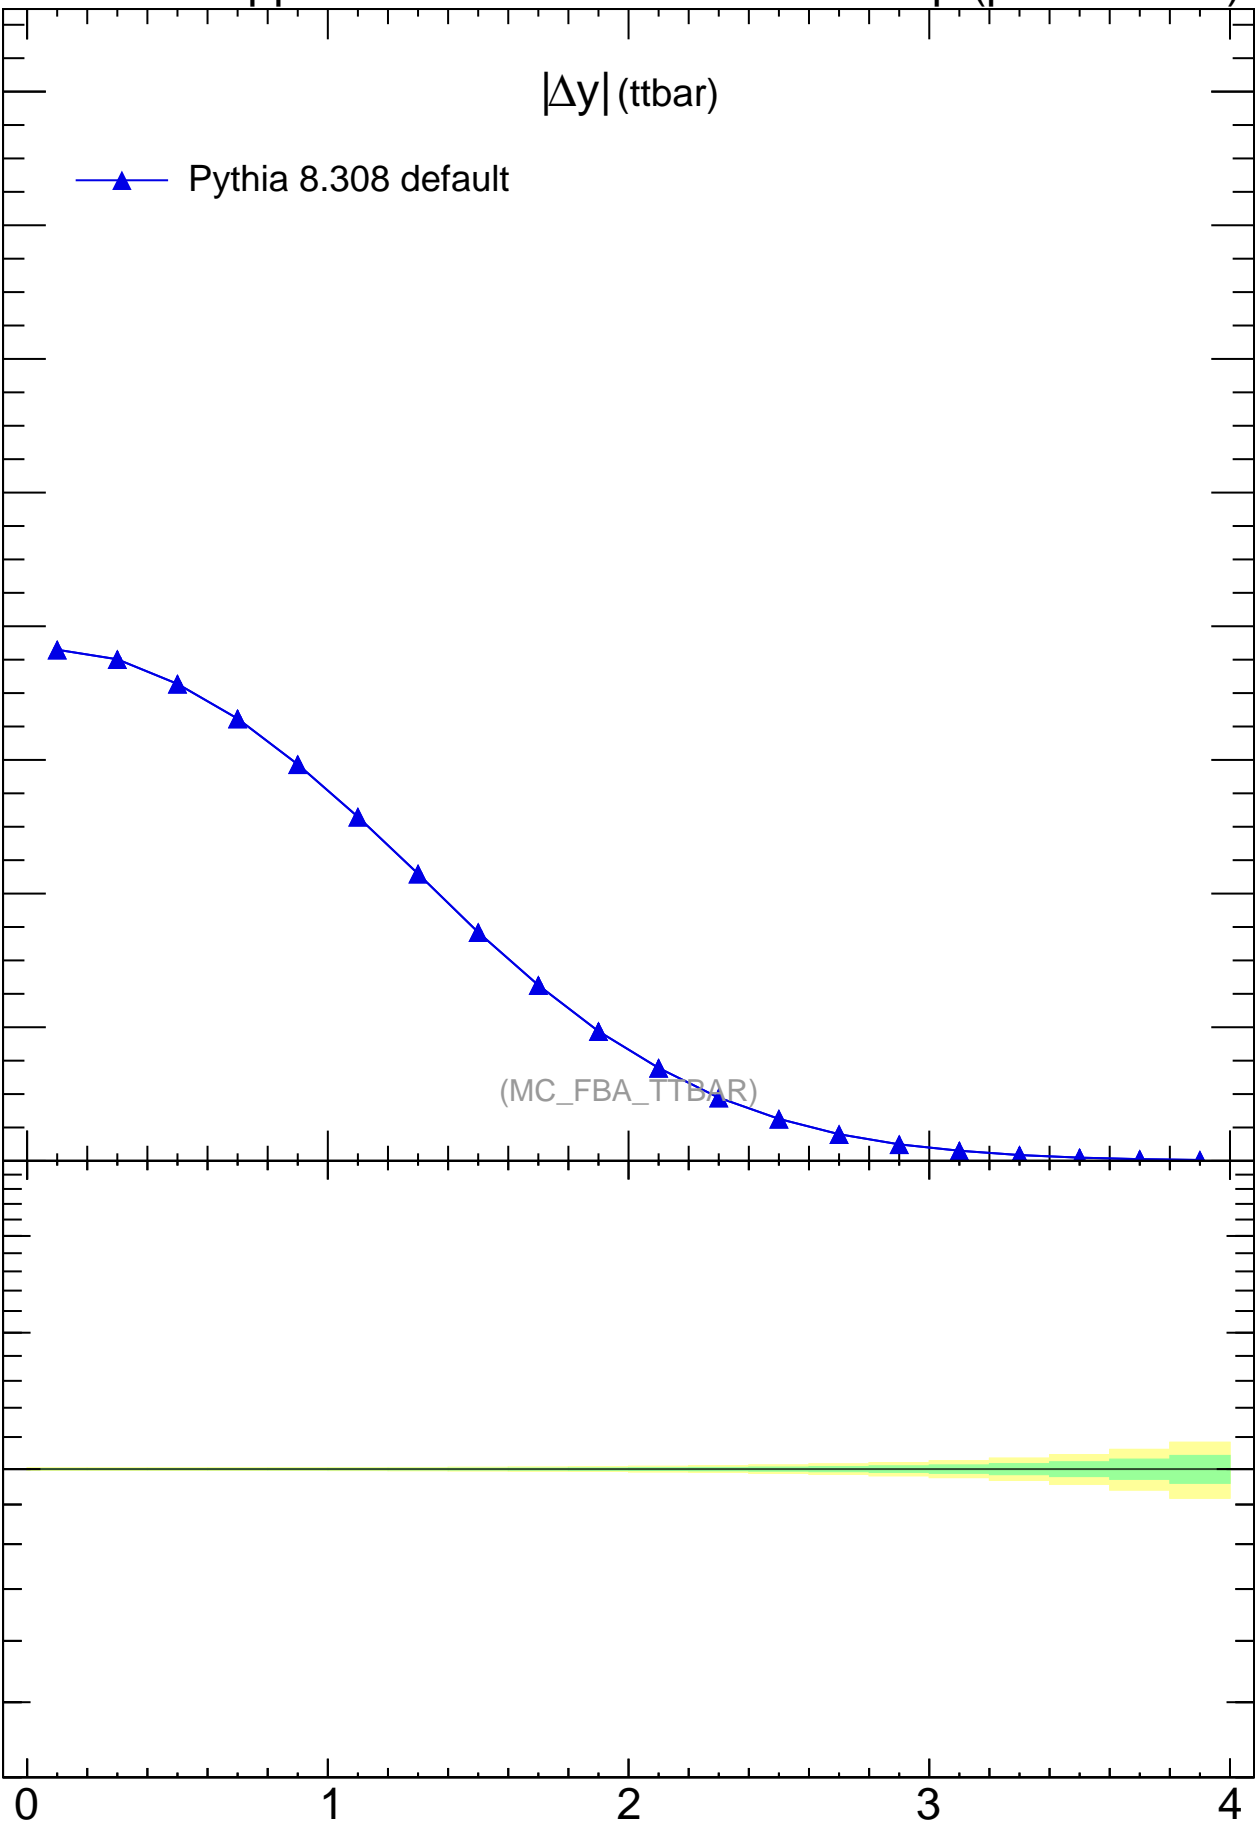

7000 GeV pp

Top (parton level)

$|\Delta y|$ (ttbar)

Pythia 8.308 default

Rivet 3.1.10, 3.4M events

mcplots.cern.ch [arXiv:1306.3436]

(MC_FBA_TTBAR)

Ratio to Pythia 8.308 default

160
140
120
100
80
60
40
20
0

3.4M events
1306.3436
2
1
0.5

0 1 2 3 4