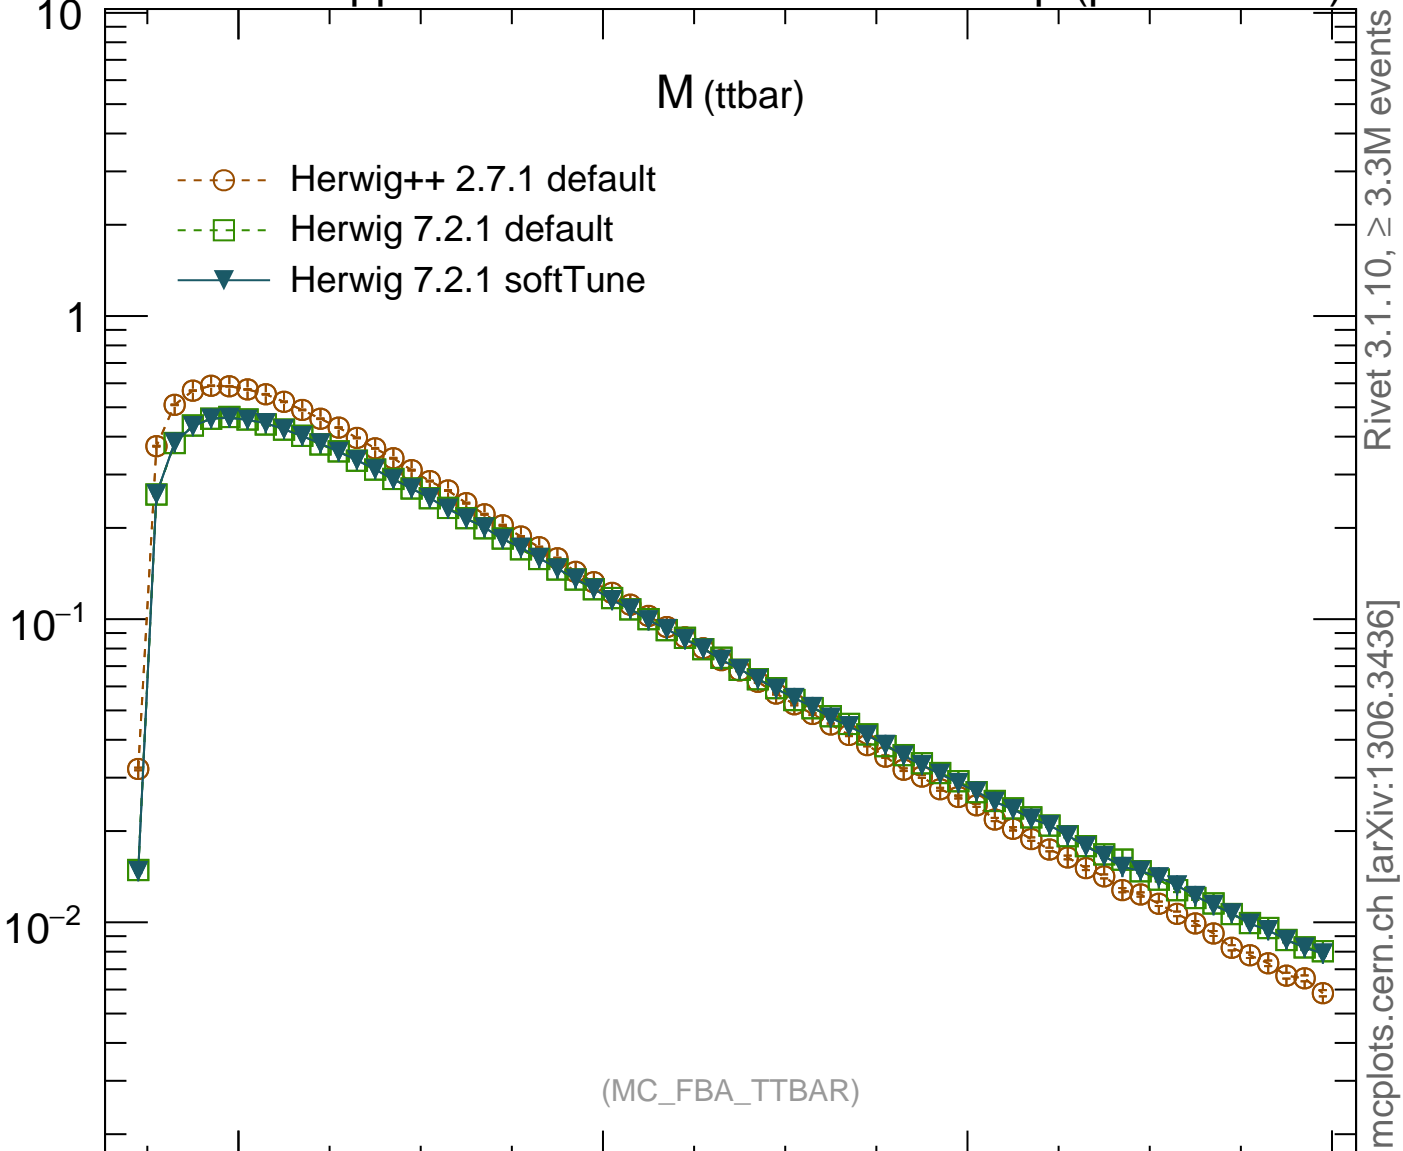

7000 GeV pp

Top (parton level)

(MC_FBA_TTBAR)