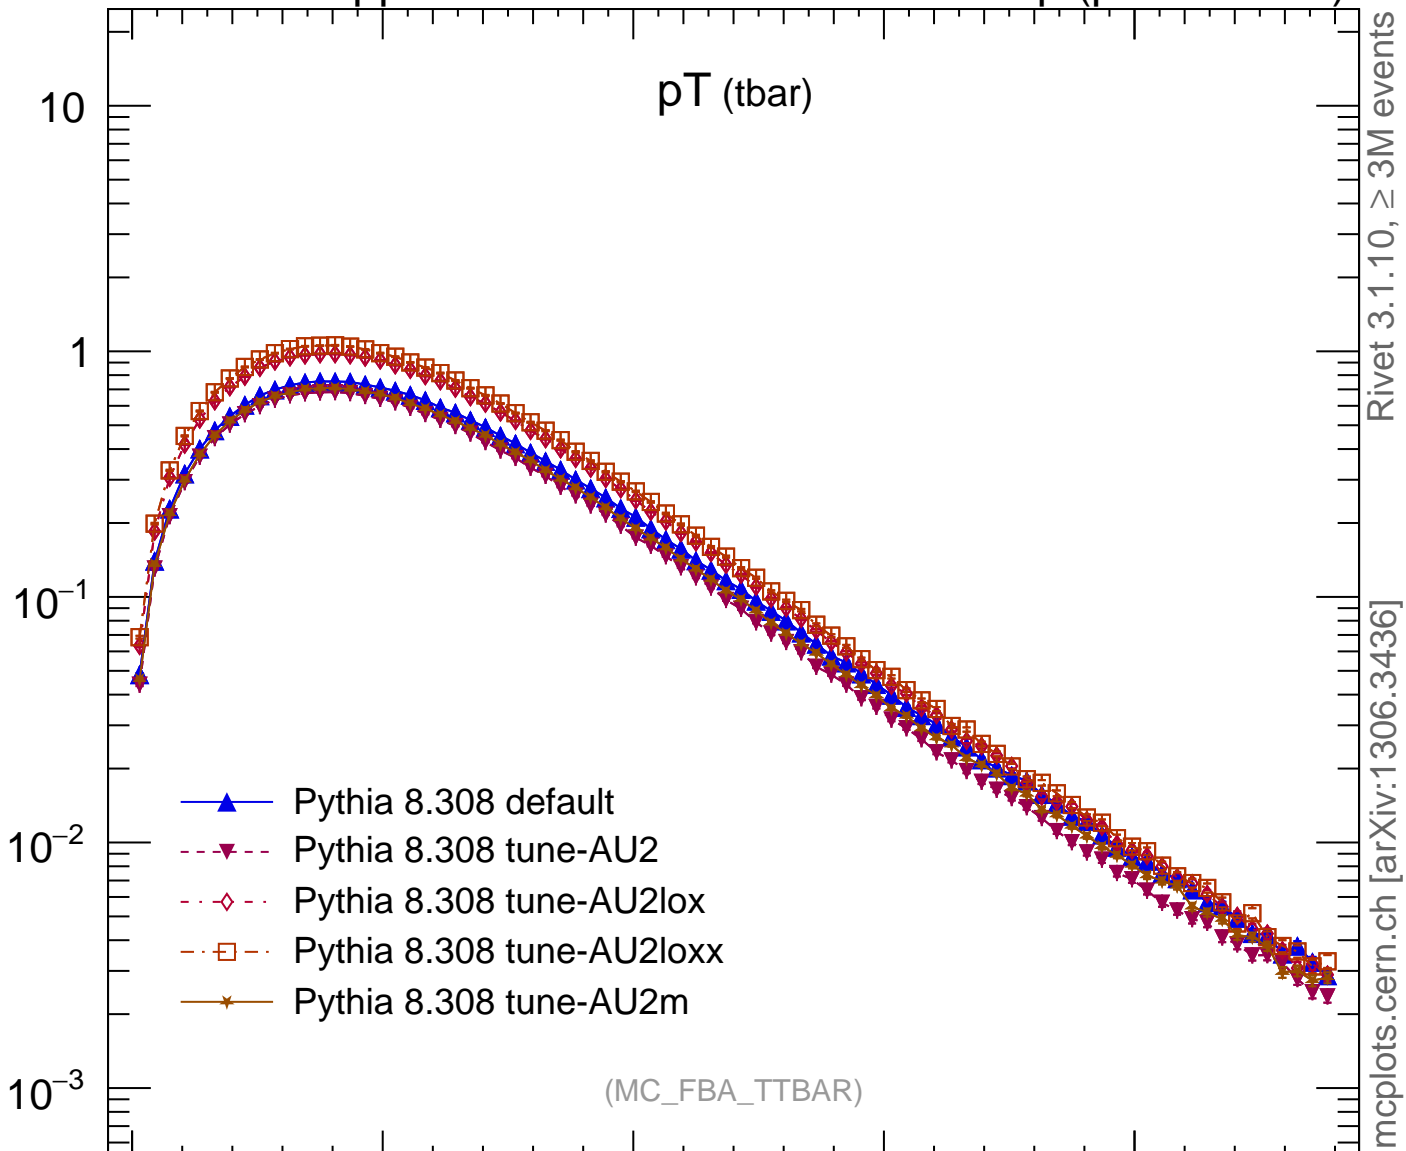

7000 GeV pp

Top (parton level)

p_T (tbar)

Rivet 3.1.10, $\geq 3M$ events

mcplots.cern.ch [arXiv:1306.3436]

Ratio to Pythia 8.308 default

2

1