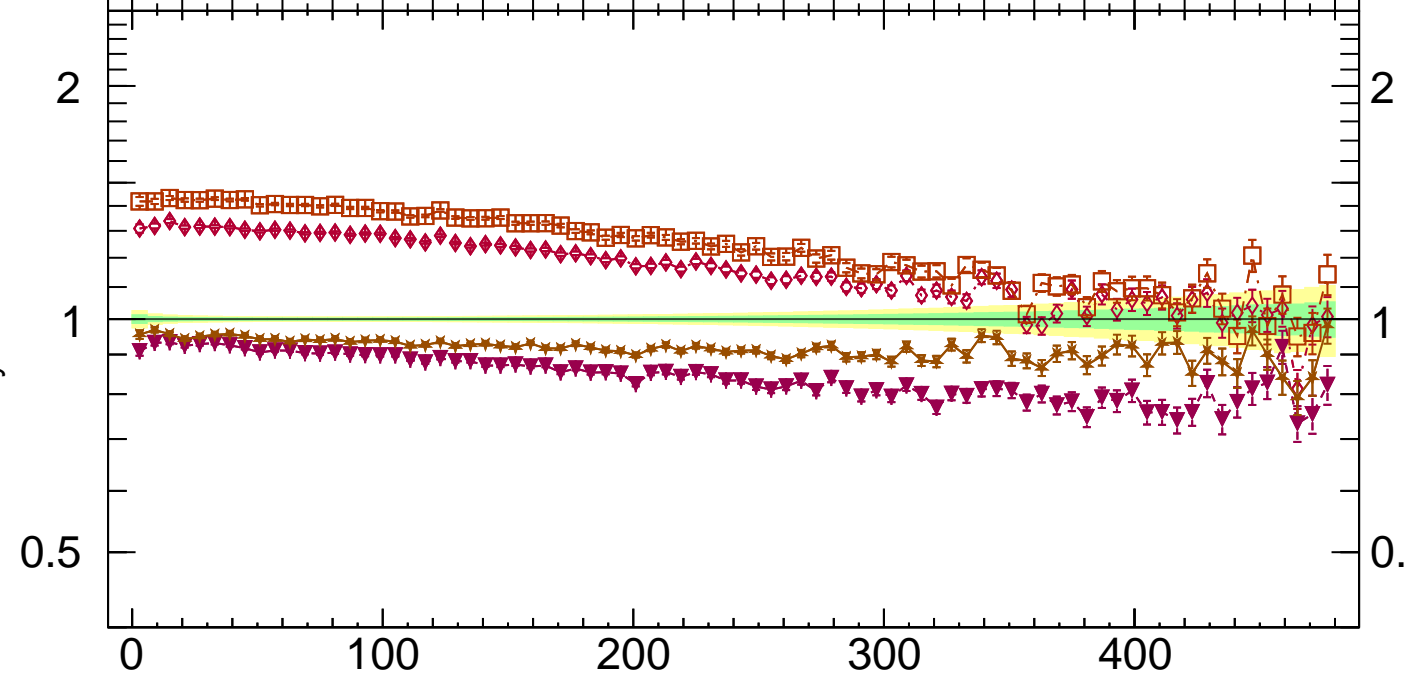

7000 GeV pp

Top (parton level)

p_T (tbar)

Rivet 3.1.10, $\geq 3M$ events

mcplots.cern.ch [arXiv:1306.3436]

Ratio to Pythia 8.308 default

2

1