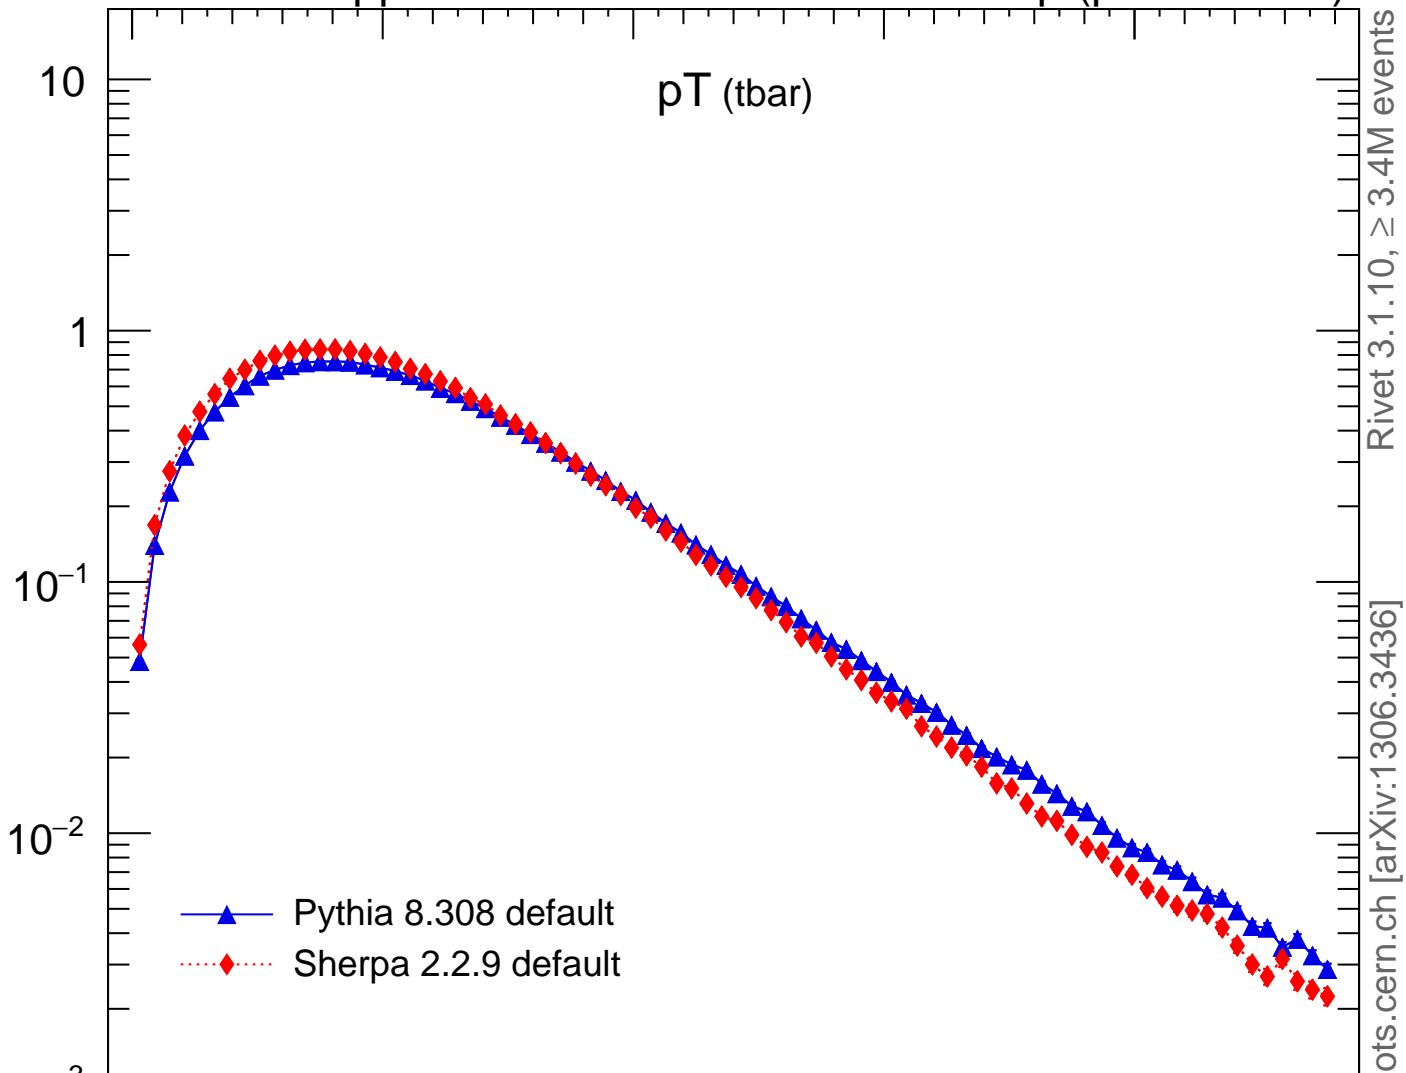

7000 GeV pp

Top (parton level)

pT (tbar)

Rivet 3.1.10,  $\geq 3.4$ M events

mcplots.cern.ch [arXiv:1306.3436]

(MC\_FBA\_TTBAR)

Ratio to Pythia 8.308 default

2