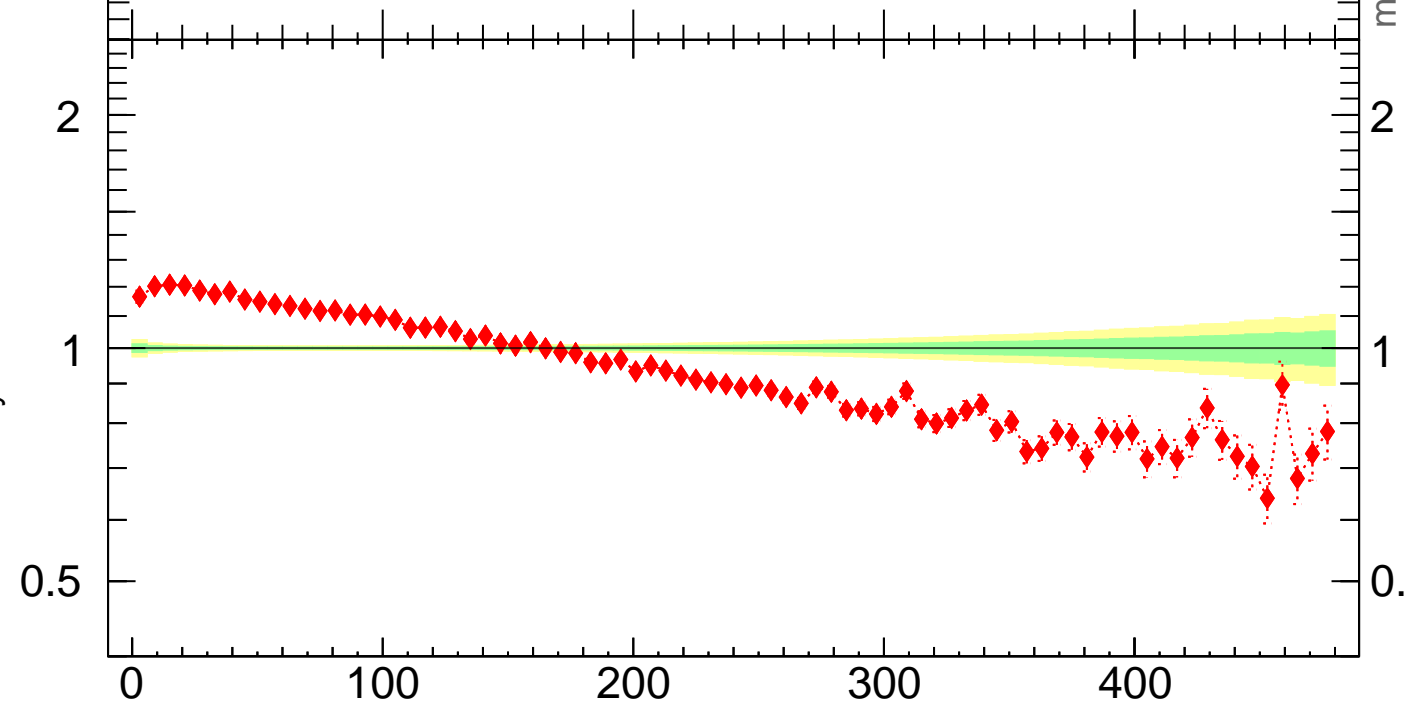

7000 GeV pp

Top (parton level)

pT (tbar)

Rivet 3.1.10,  $\geq 3.4$ M events

mcplots.cern.ch [arXiv:1306.3436]

(MC\_FBA\_TTBAR)

Ratio to Pythia 8.308 default

2