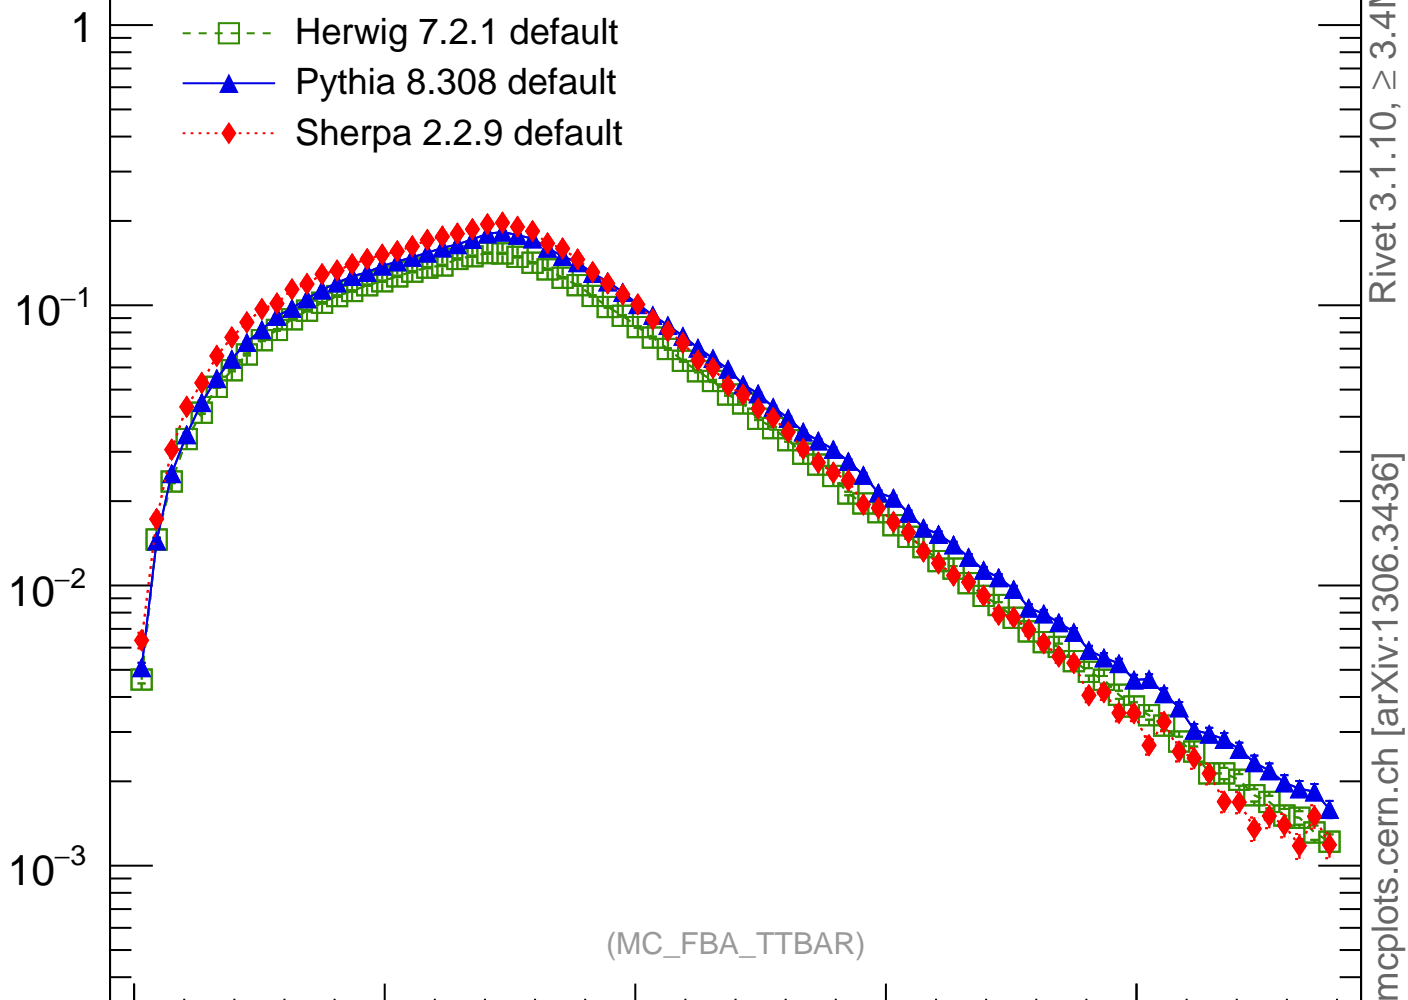

pT (top) (Mtt > 450 dy > 0)

(MC_FBA_TTBAR)

Ratio to Herwig 7.2.1 default