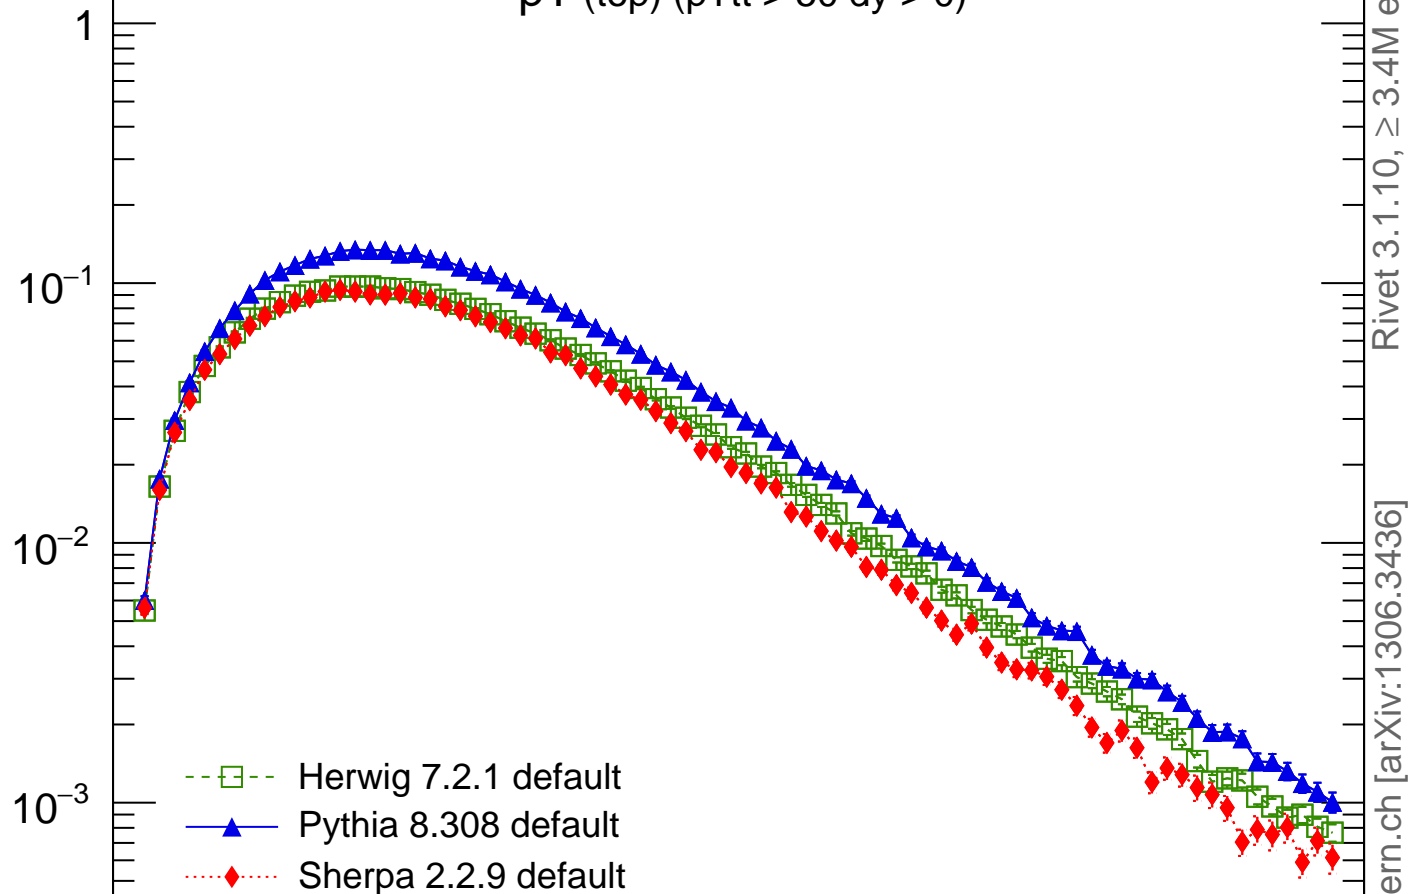

7000 GeV pp

Top (parton level)

 p_T (top) ($p_{Ttt} > 50$ $dy > 0$)Rivet 3.1.10, ≥ 3.4 M events

mcplots.cern.ch [arXiv:1306.3436]

(MC_FBA_TTBAR)

Ratio to Herwig 7.2.1 default

2

0.5