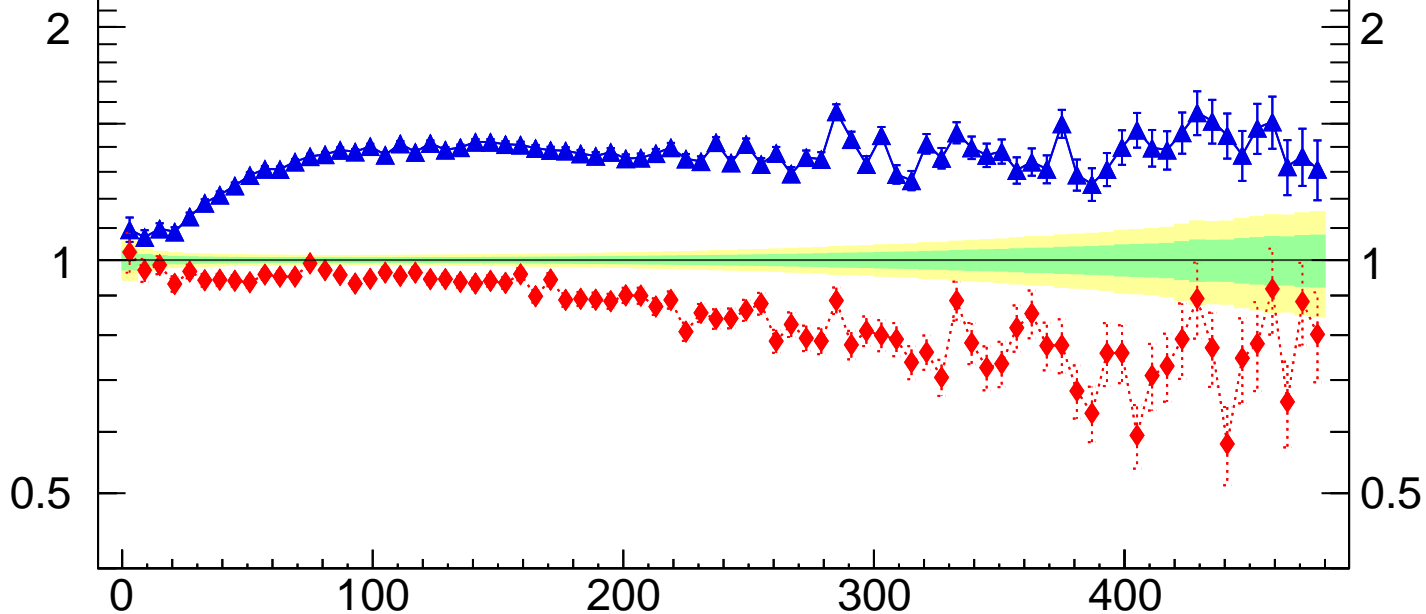

7000 GeV pp

Top (parton level)

 p_T (top) ($p_{Ttt} > 50$ $dy > 0$)Rivet 3.1.10, ≥ 3.4 M events

mcplots.cern.ch [arXiv:1306.3436]

(MC_FBA_TTBAR)

Ratio to Herwig 7.2.1 default

2

0.5