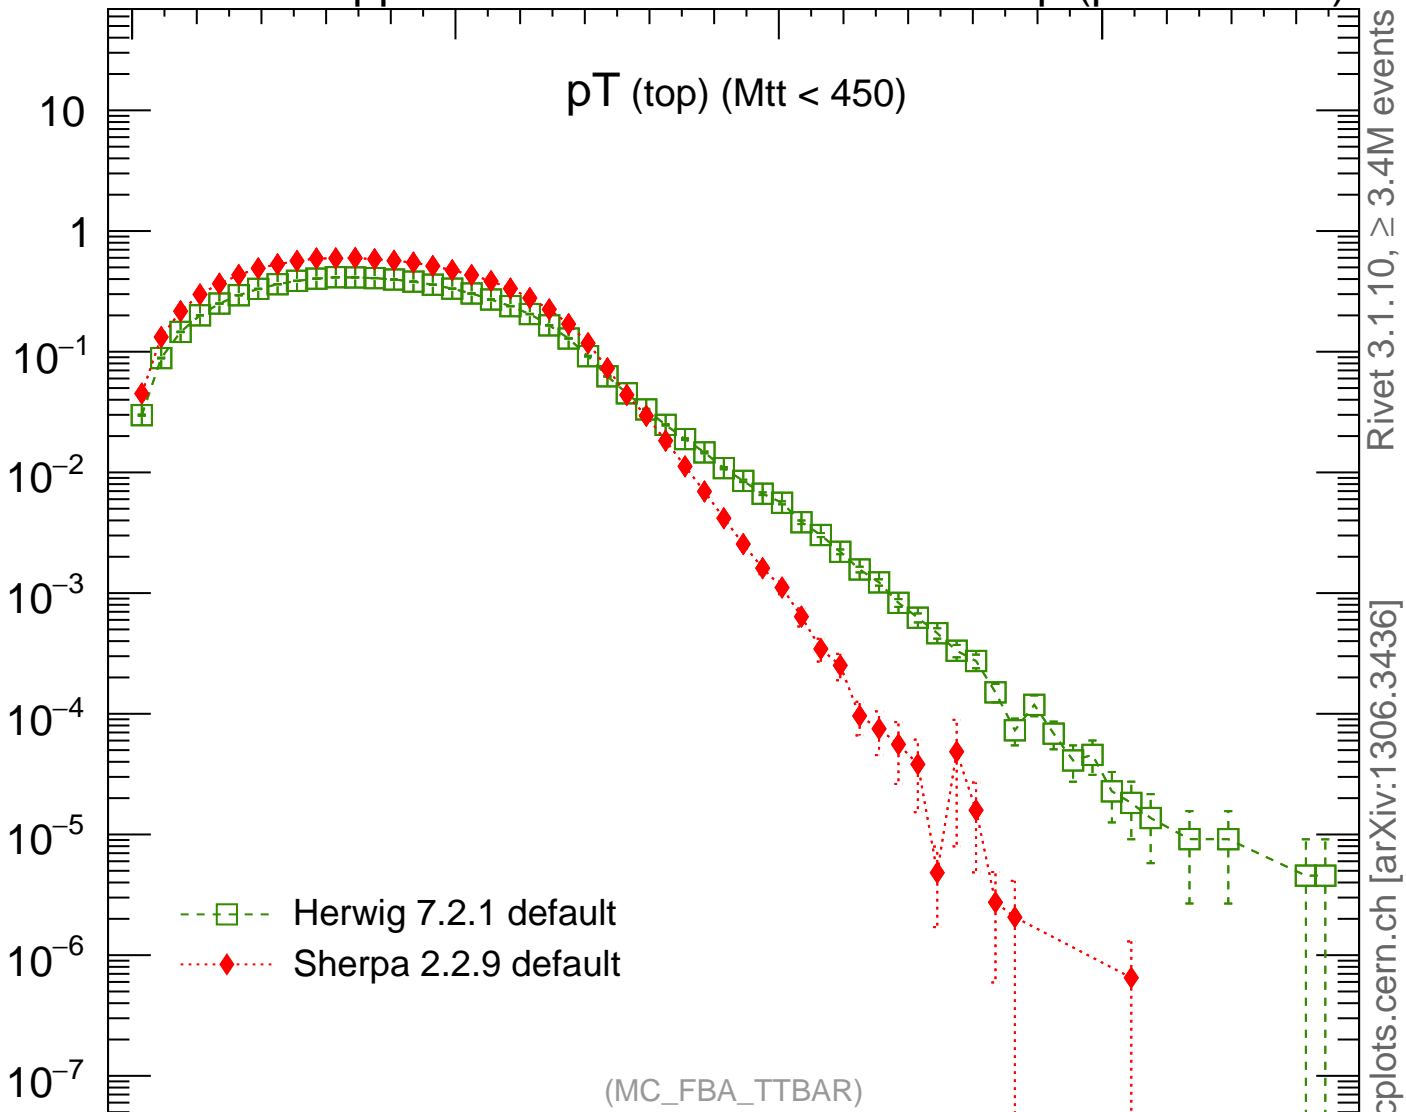

7000 GeV pp

Top (parton level)

p_T (top) ($M_{tt} < 450$)

Rivet 3.1.10, $\geq 3.4M$ events

mcplots.cern.ch [arXiv:1306.3436]

Ratio to Herwig 7.2.1 default