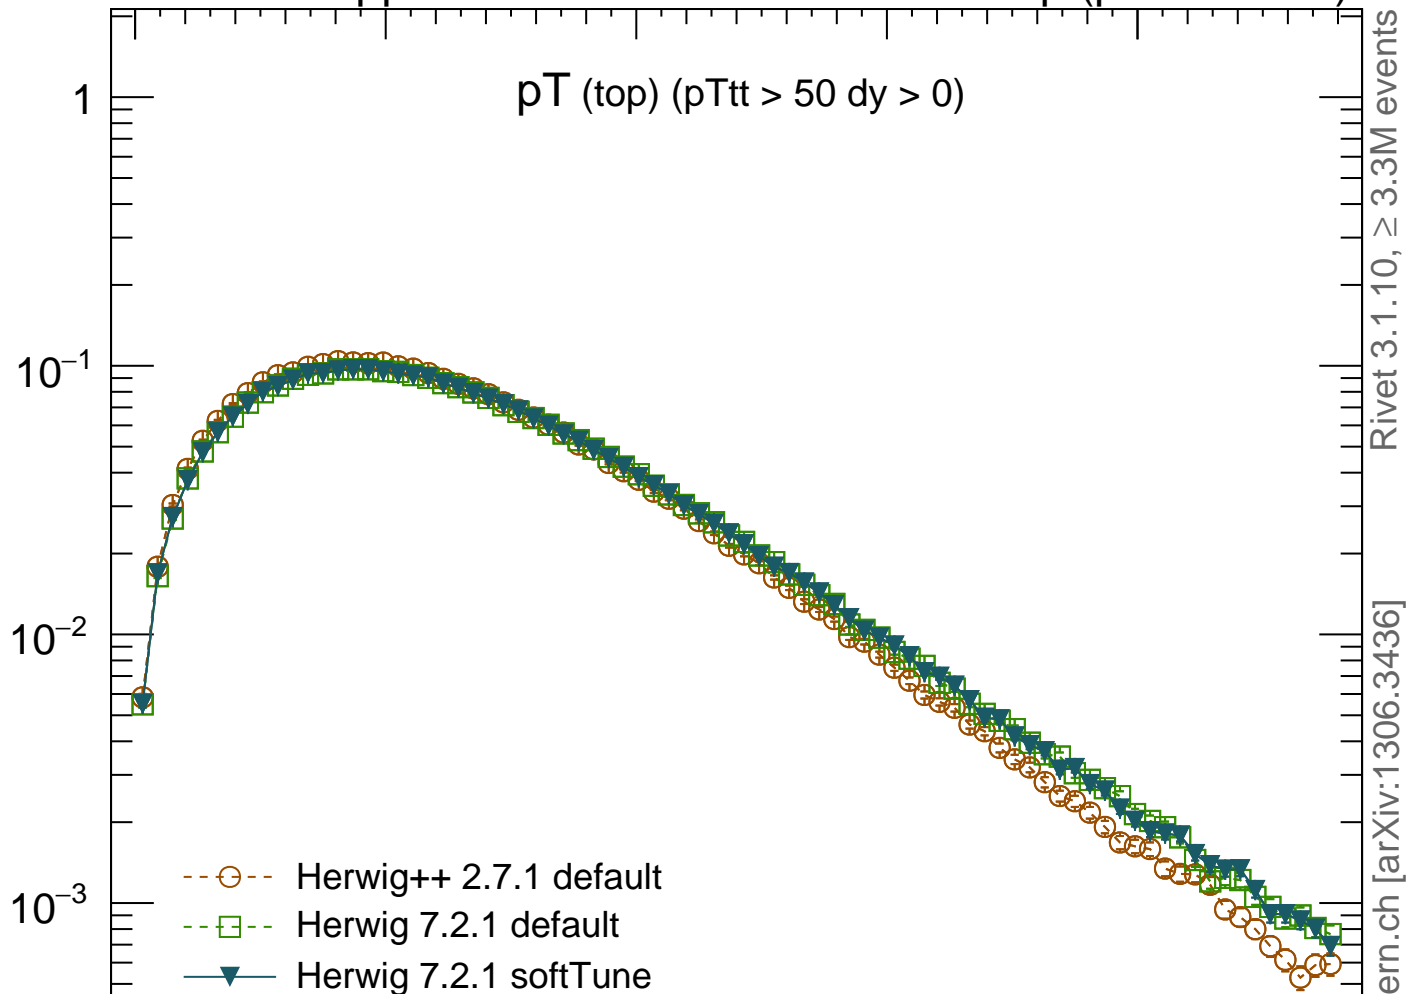

7000 GeV pp

Top (parton level)

p_T (top) ($p_{Ttt} > 50$ $dy > 0$)

Rivet 3.1.10, $\geq 3.3M$ events
mcplots.cern.ch [arXiv:1306.3436]

(MC_FBA_TTBAR)