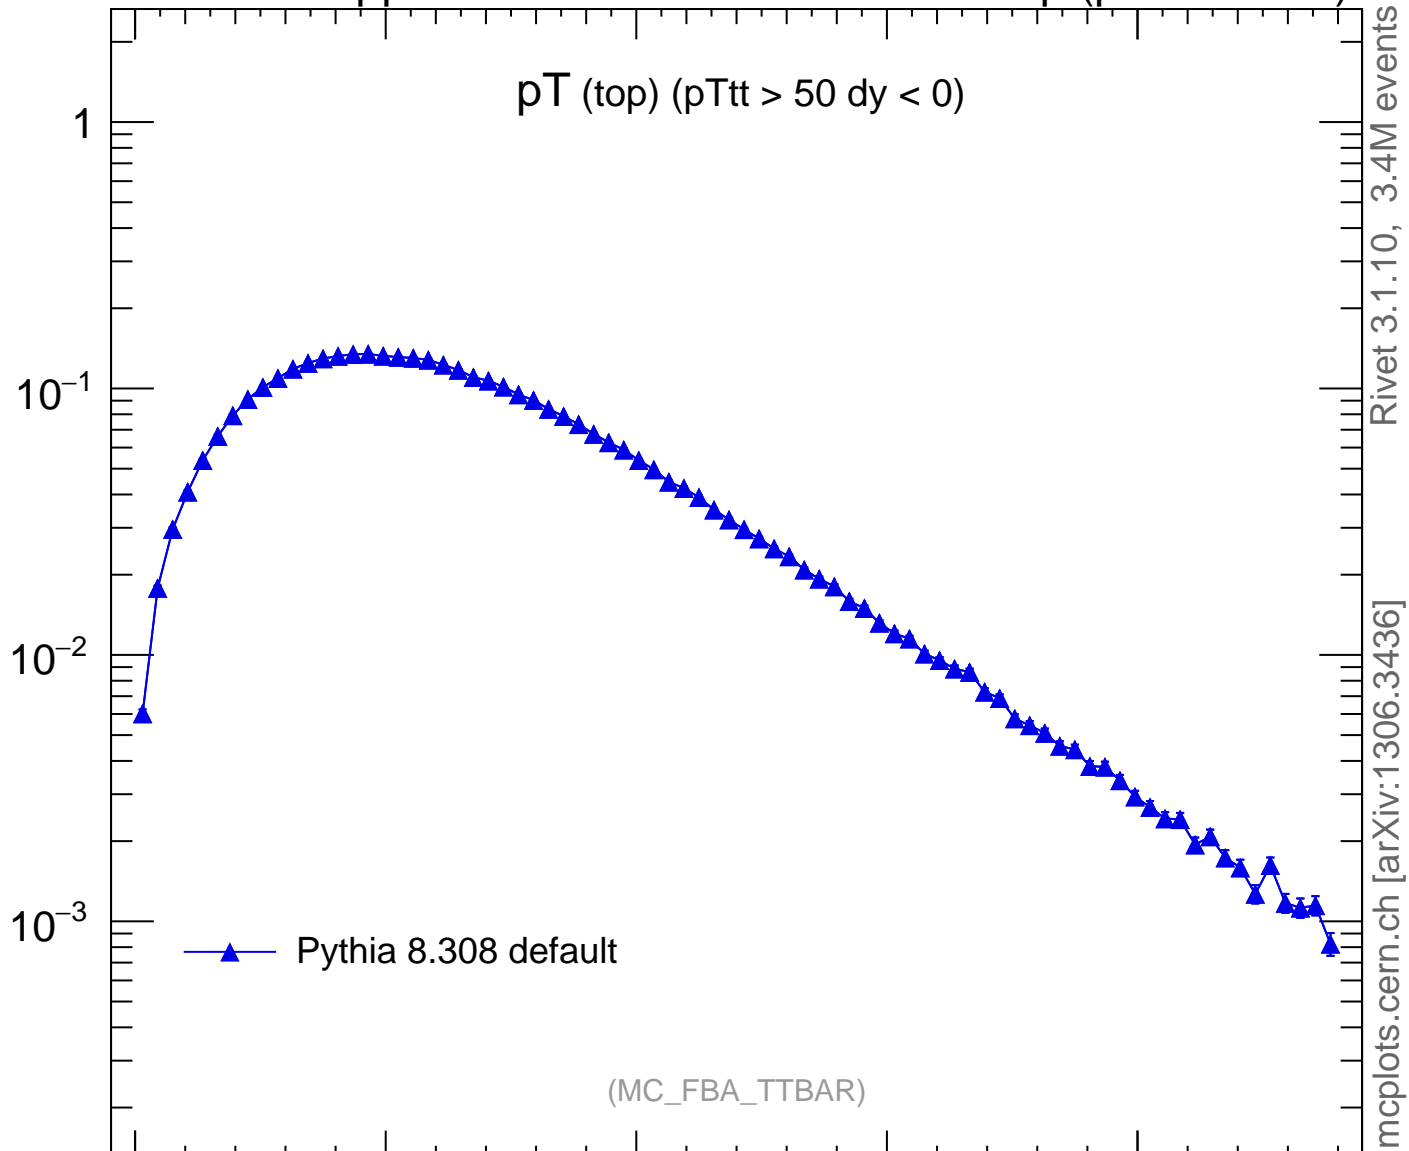

7000 GeV pp

Top (parton level)

p_T (top) ($p_{Ttt} > 50$ $dy < 0$)

Rivet 3.1.10, 3.4M events
mcplots.cern.ch [arXiv:1306.3436]

(MC_FBA_TTBAR)