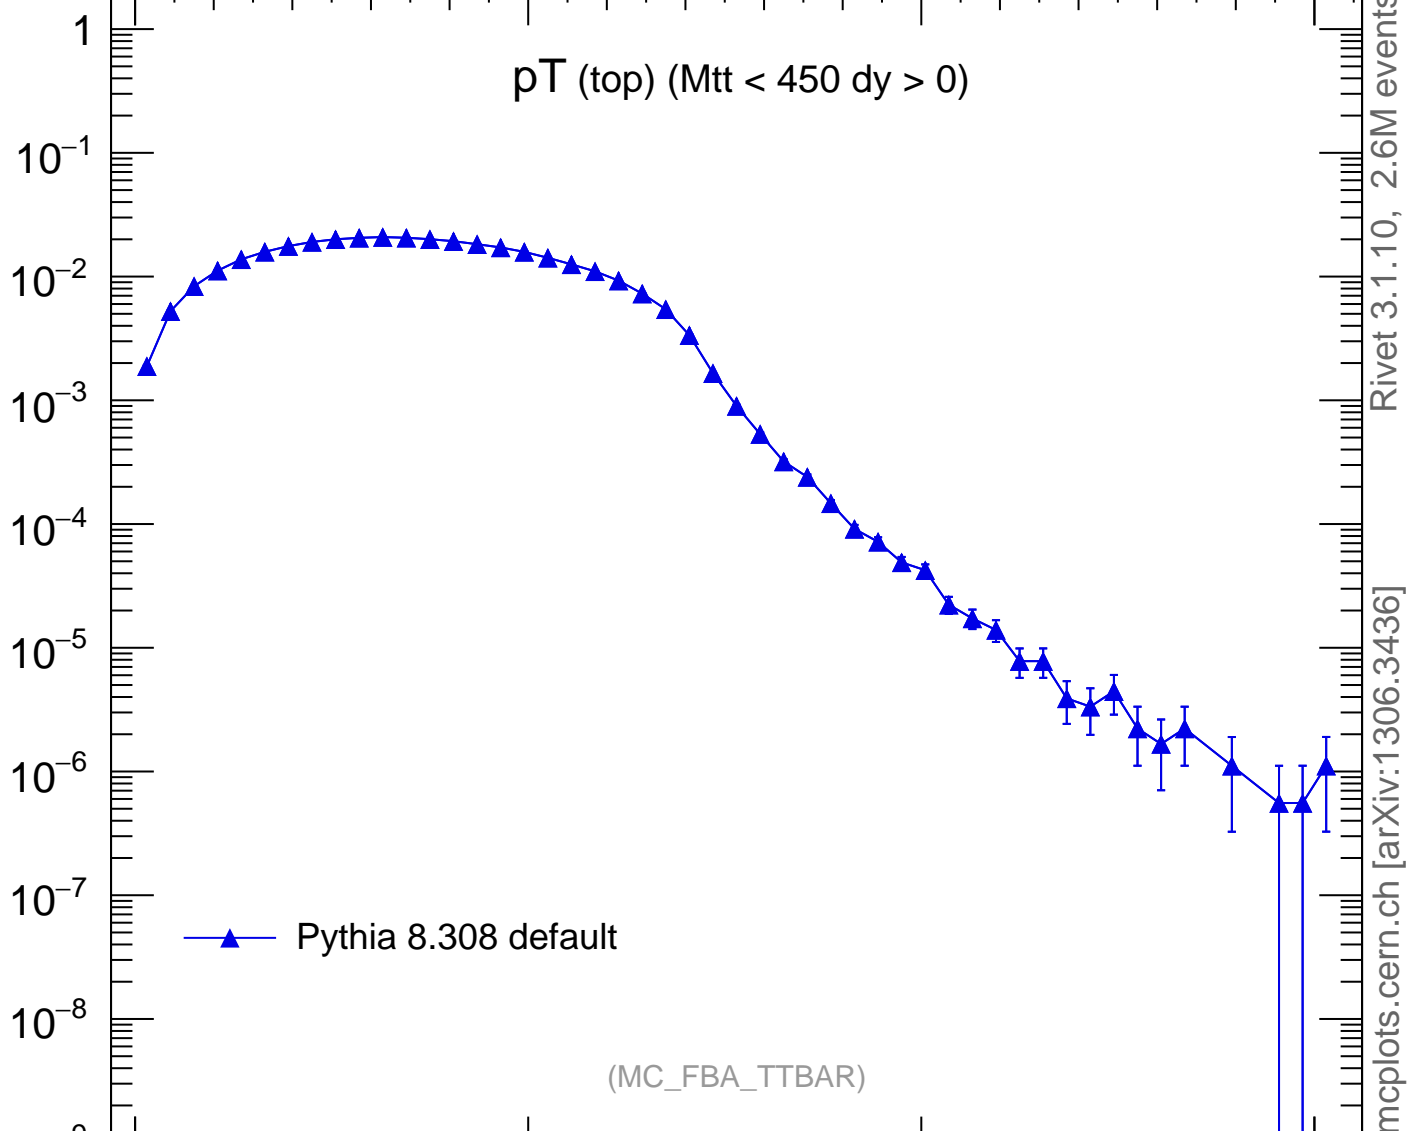

1960 GeV ppbar

Top (parton level)

pT (top) (Mtt < 450 dy > 0)

Rivet 3.1.10, 2.6M events

mcplots.cern.ch [arXiv:1306.3436]

Pythia 8.308 default

(MC_FBA_TTBAR)

Ratio to Pythia 8.308 default