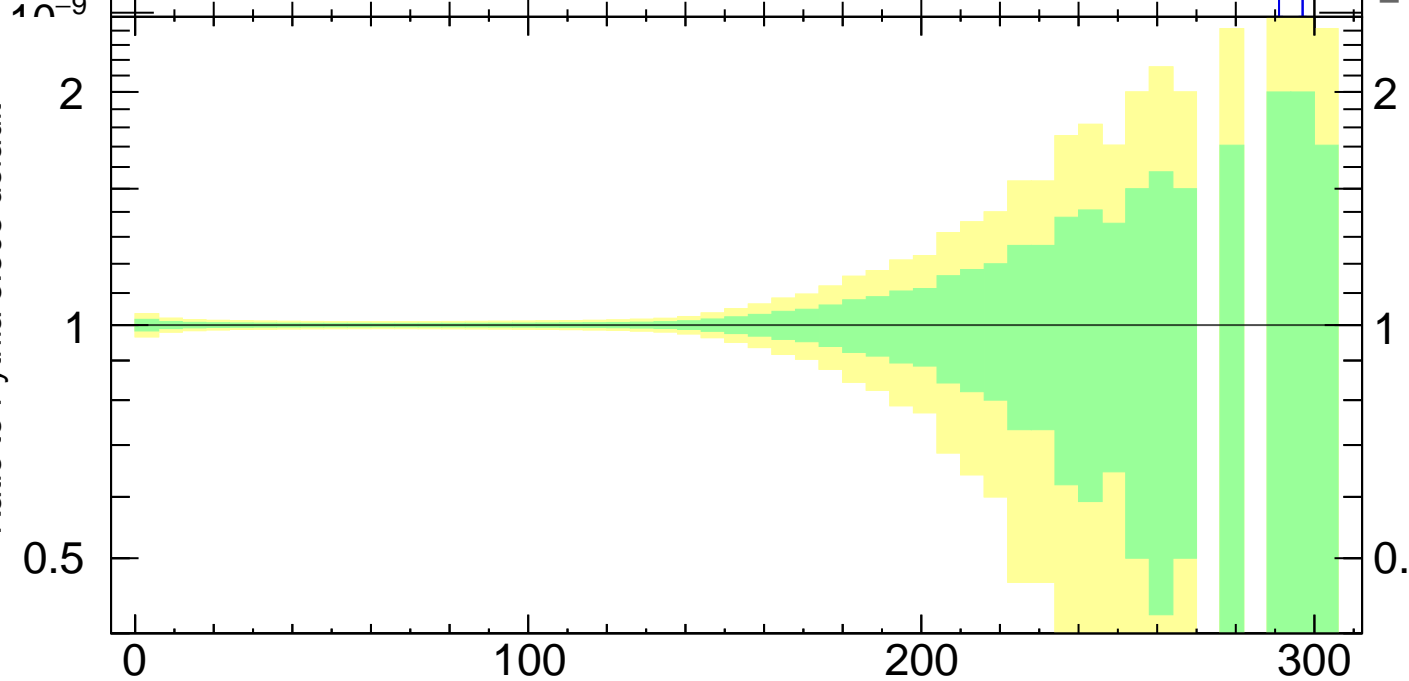

1960 GeV ppbar

Top (parton level)

pT (top) (Mtt < 450 dy > 0)

Rivet 3.1.10, 2.6M events

mcplots.cern.ch [arXiv:1306.3436]

Pythia 8.308 default

(MC_FBA_TTBAR)

Ratio to Pythia 8.308 default