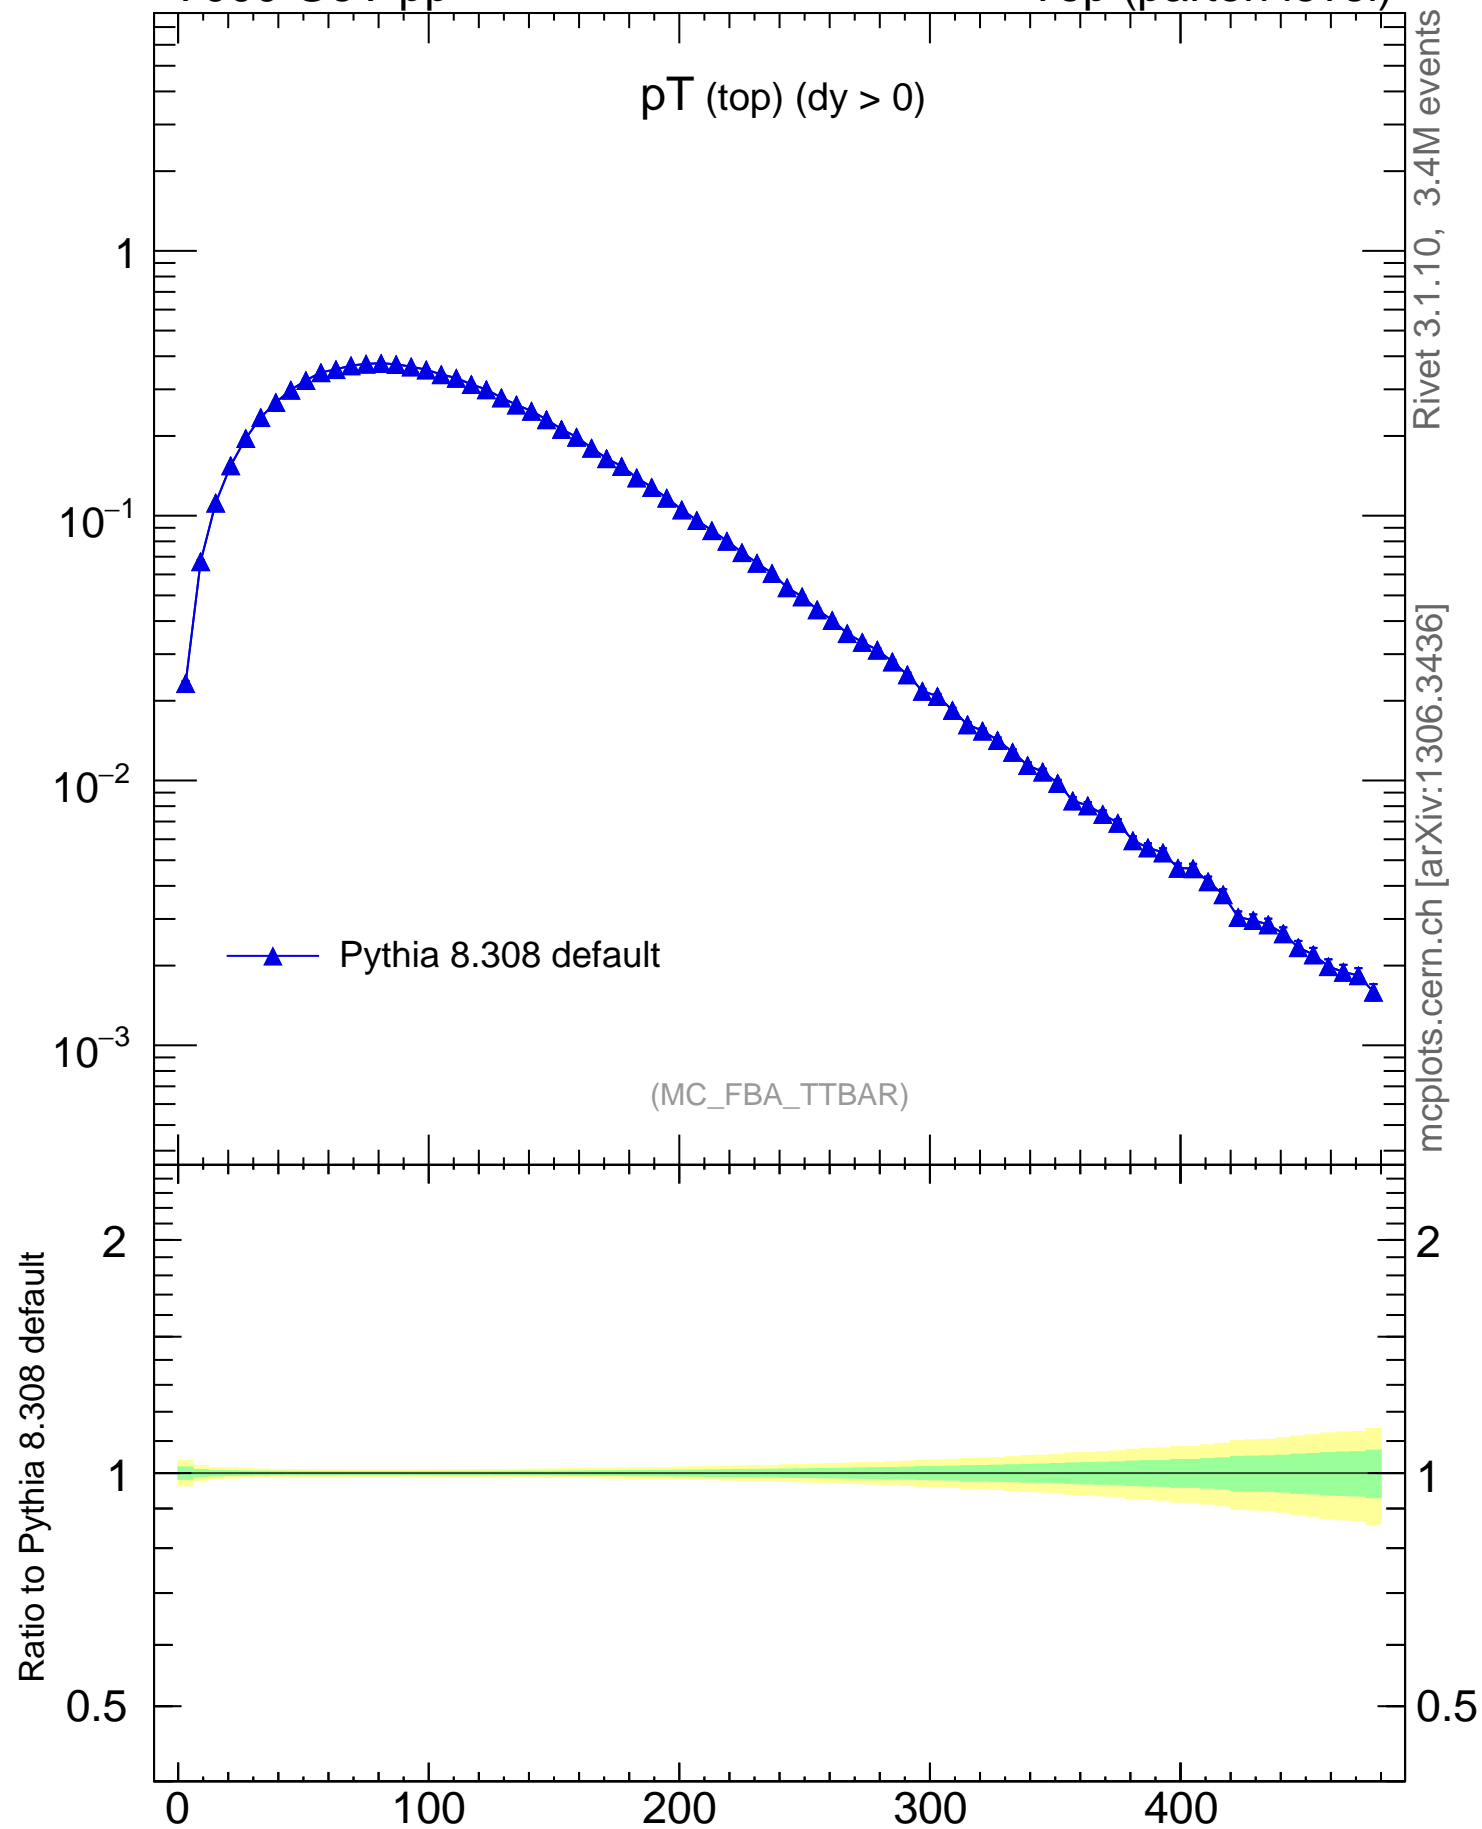

7000 GeV pp

Top (parton level)

p_T (top) ($dy > 0$)

Rivet 3.1.10, 3.4M events

mcplots.cern.ch [arXiv:1306.3436]

2

1

0.5