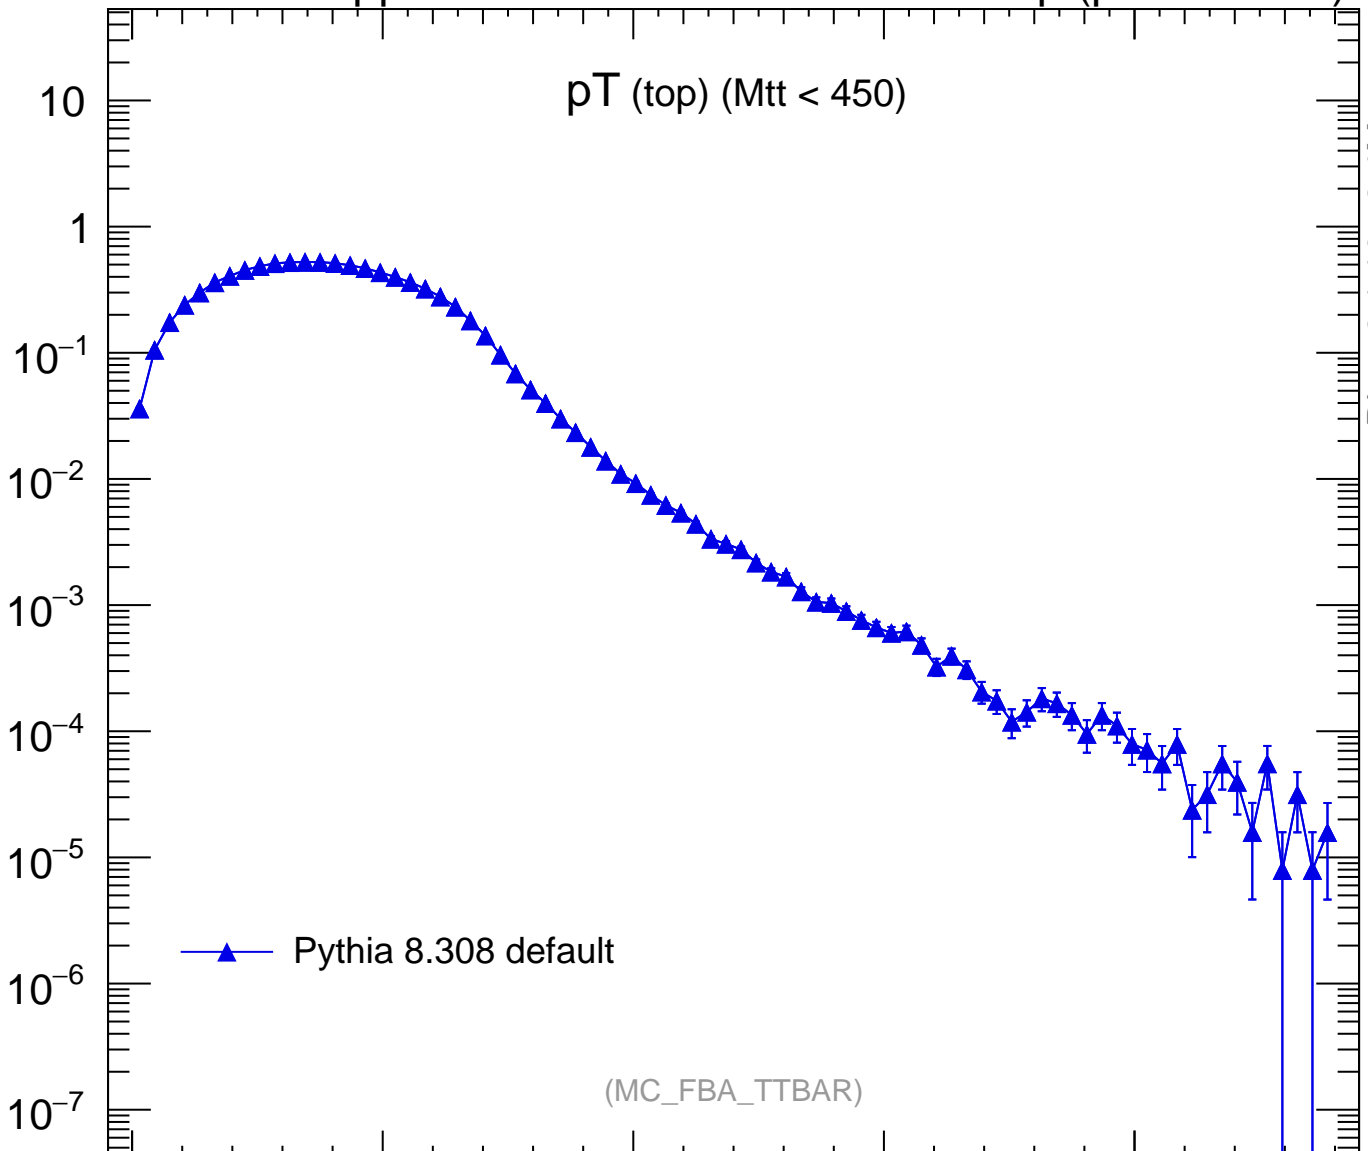

7000 GeV pp

Top (parton level)

p_T (top) ($M_{tt} < 450$)

Rivet 3.1.10, 3.4M events

mcplots.cern.ch [arXiv:1306.3436]

(MC_FBA_TTBAR)

Ratio to Pythia 8.308 default