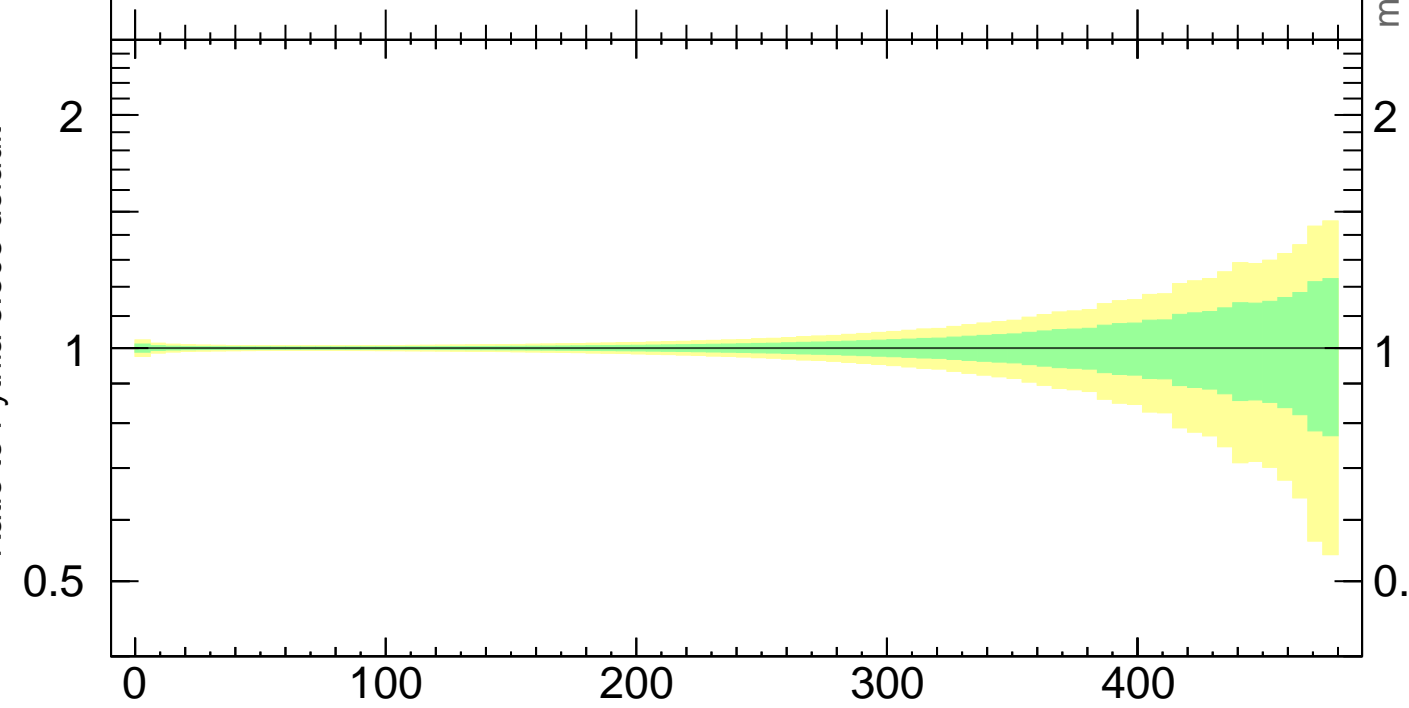

1960 GeV ppbar

Top (parton level)

pT (top)

Pythia 8.308 default

(MC_FBA_TTBAR)

Ratio to Pythia 8.308 default

Rivet 3.1.10, 2.6M events

mcplots.cern.ch [arXiv:1306.3436]