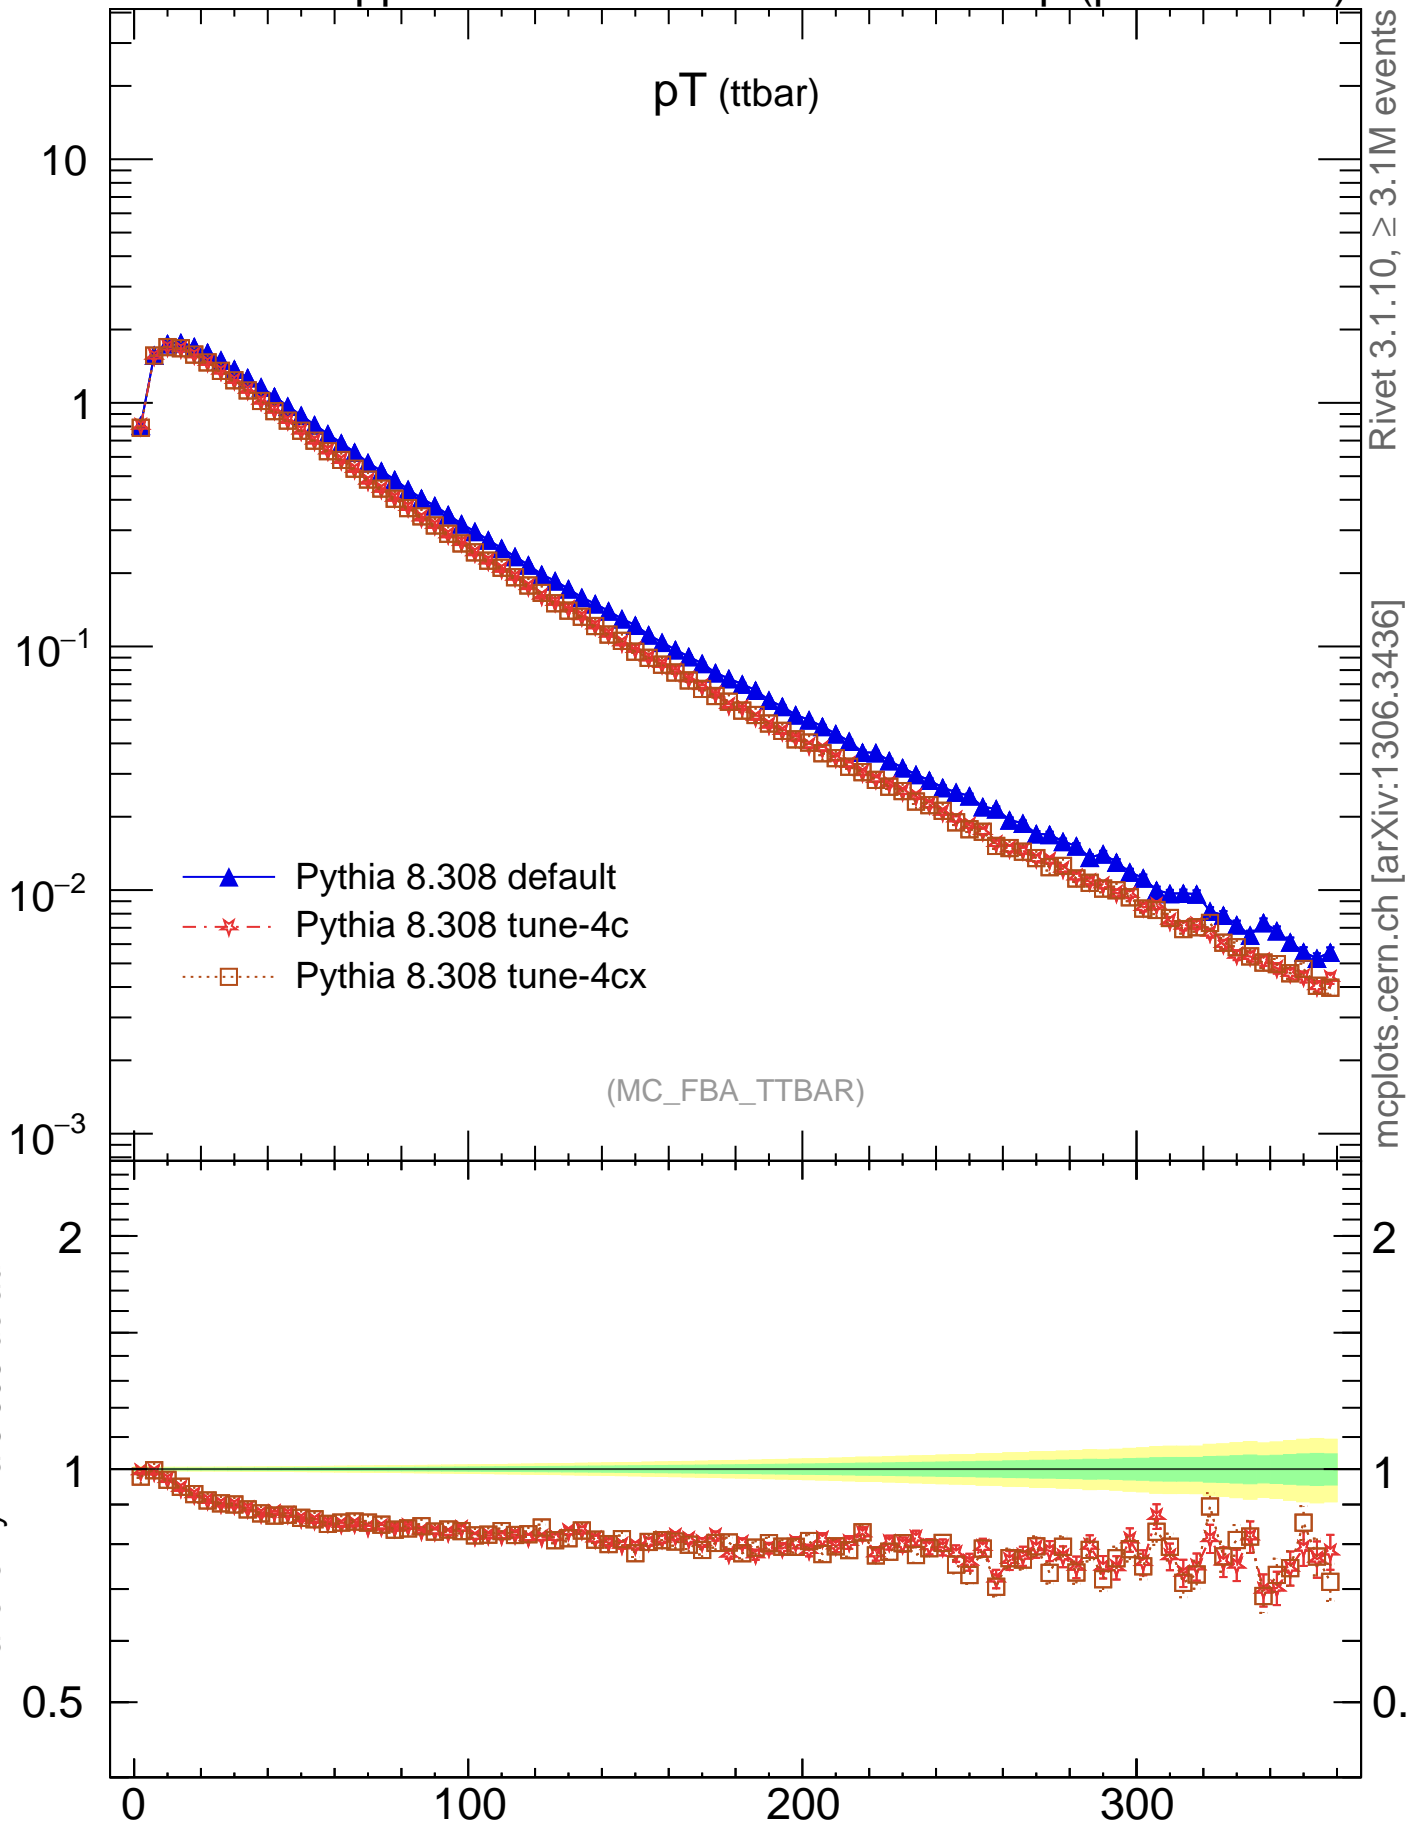

p_T (ttbar)

Rivet 3.1.10, $\geq 3.1M$ events
mcplots.cern.ch [arXiv:1306.3436]

(MC_FBA_TTBAR)

Ratio to Pythia 8.308 default

2
1
0.5