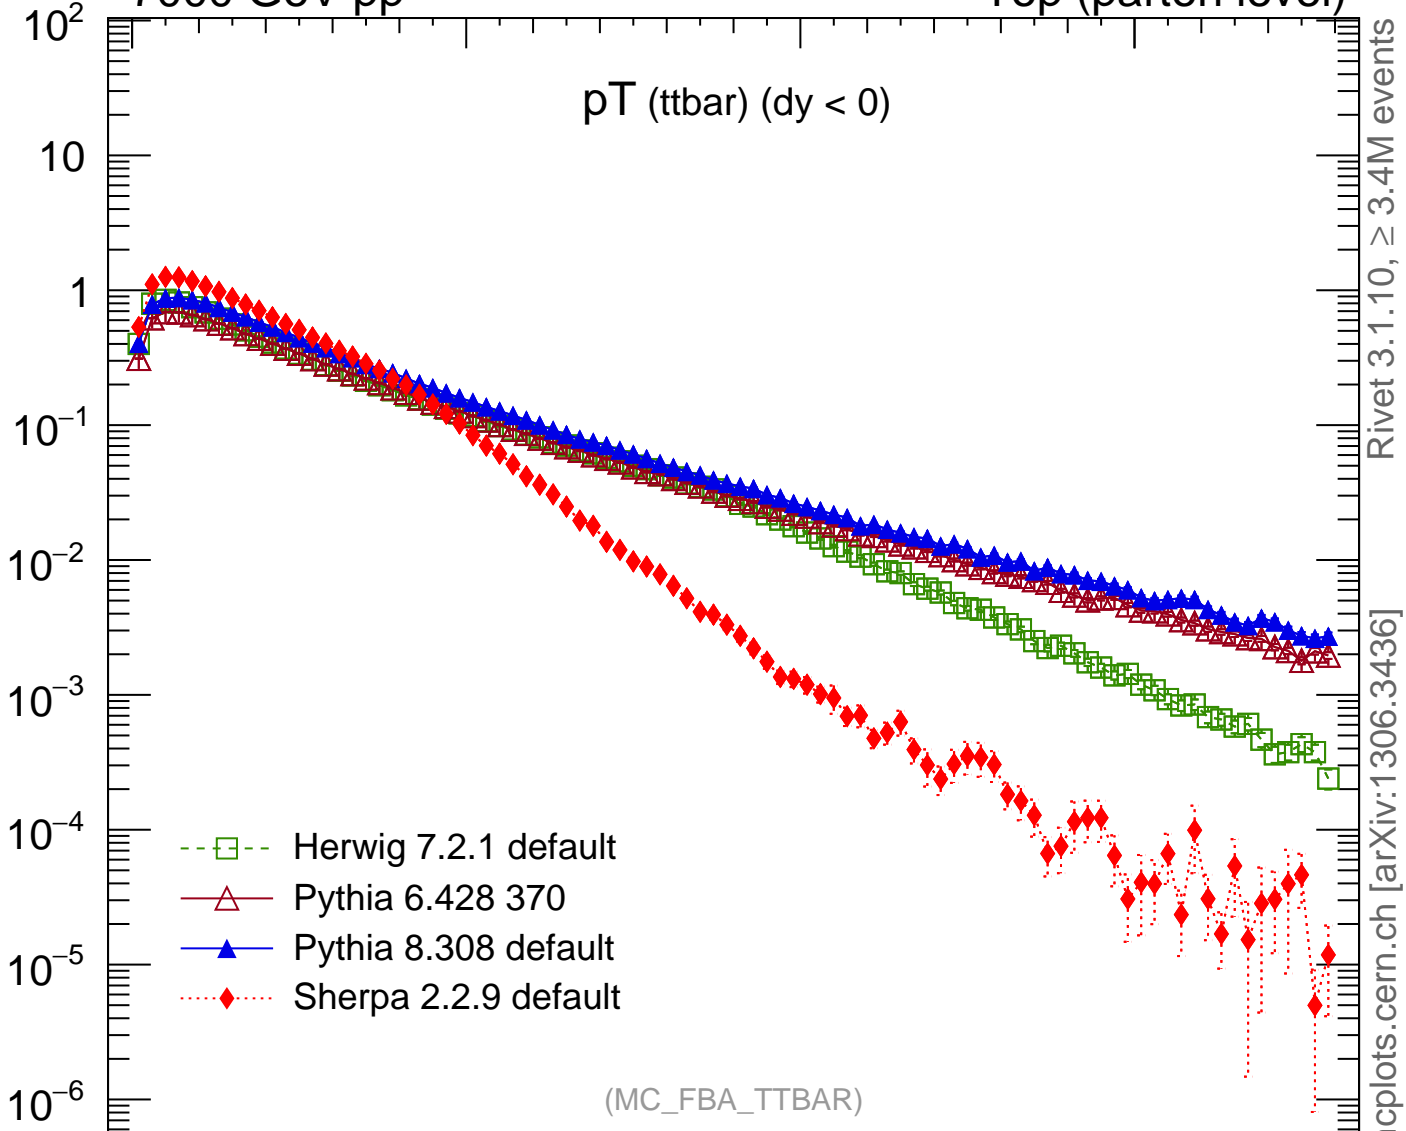

7000 GeV pp

Top (parton level)

p_T (ttbar) ($d\eta < 0$)

Rivet 3.1.10, ≥ 3.4 M events

mcplots.cern.ch [arXiv:1306.3436]

Ratio to Herwig 7.2.1 default