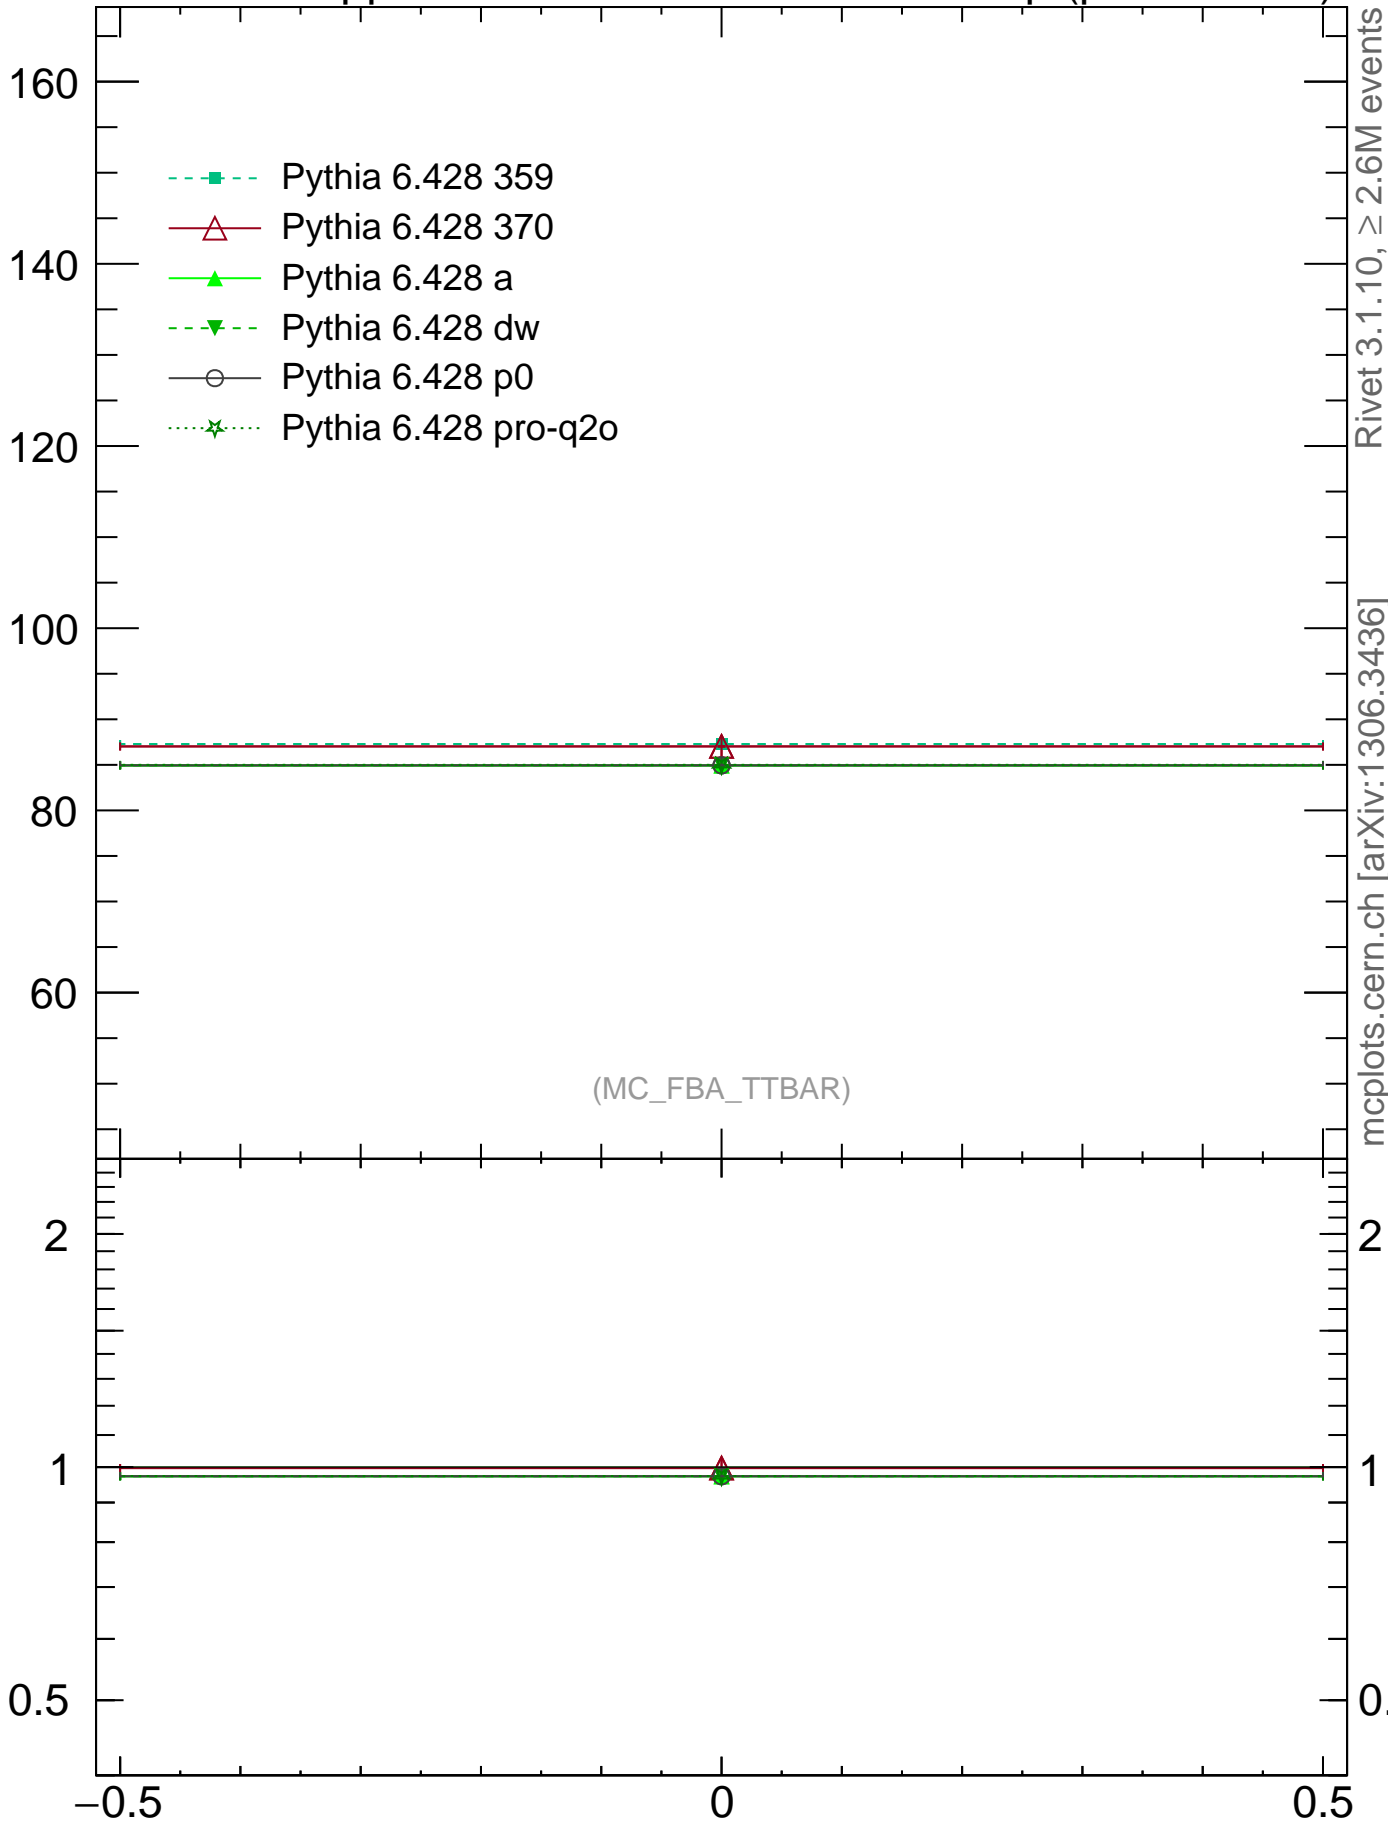

7000 GeV pp

Top (parton level)

Rivet 3.1.10, $\geq 2.6M$ events

mcplots.cern.ch [arXiv:1306.3436]

(MC_FBA_TTBAR)

Ratio to Pythia 6.428 359