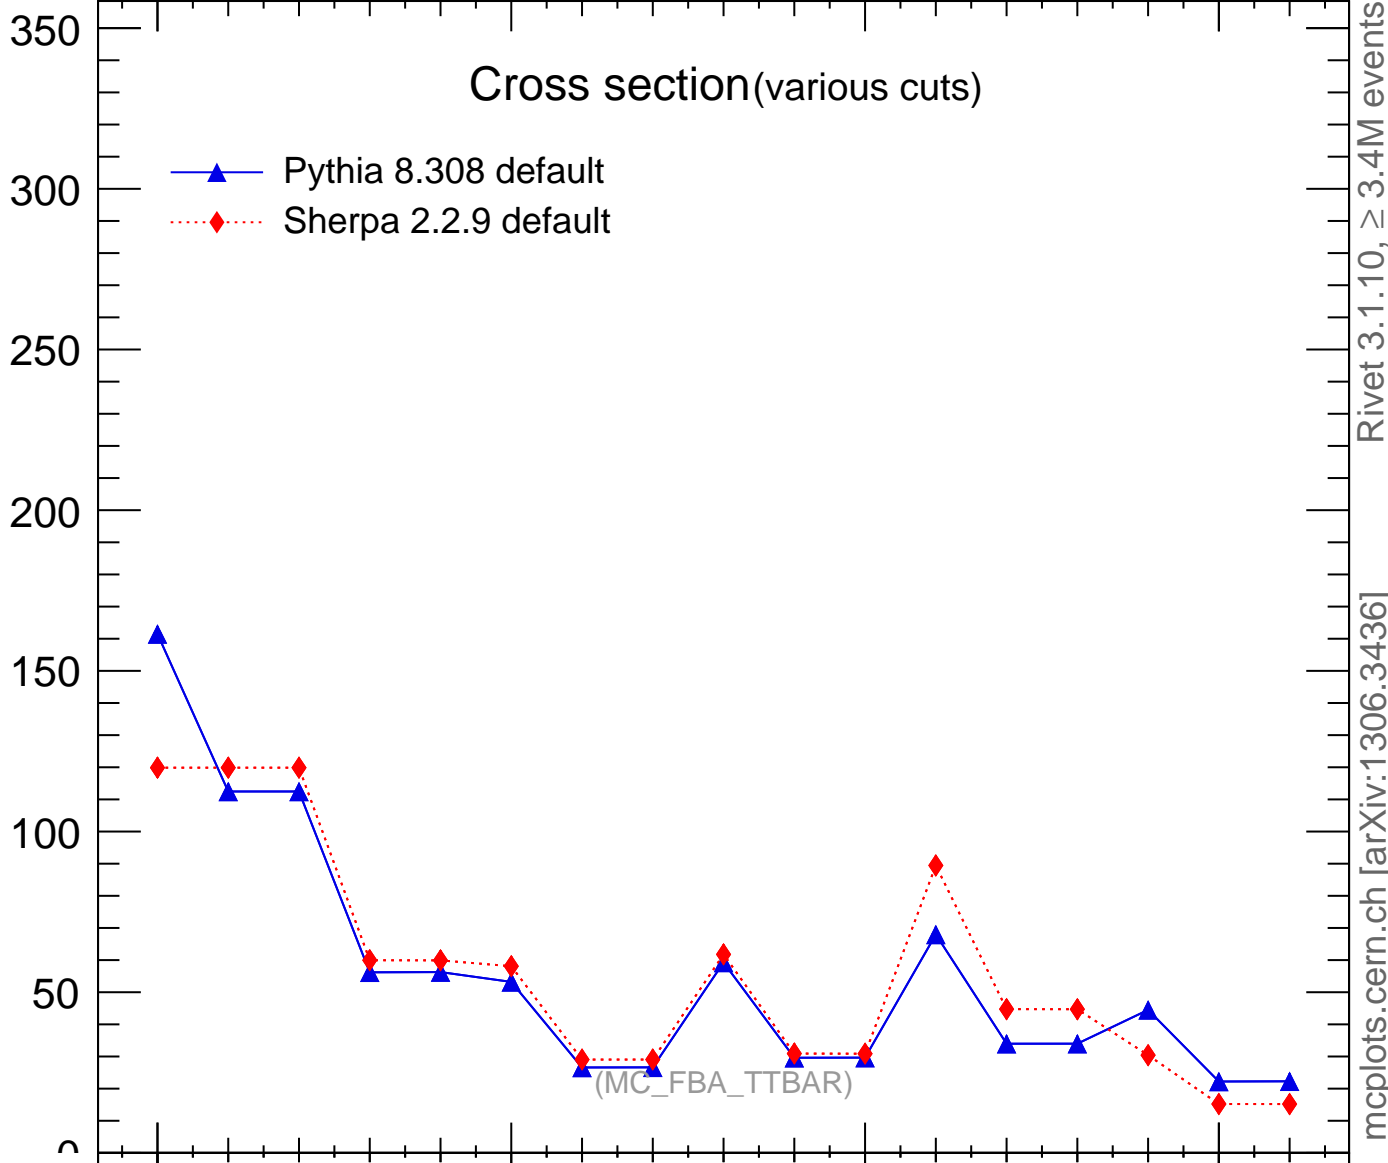

7000 GeV pp

Top (parton level)

Cross section (various cuts)

Ratio to Pythia 8.308 default

Rivet 3.1.10, ≥ 3.4M events

mcplots.cern.ch [arXiv:1306.3436]