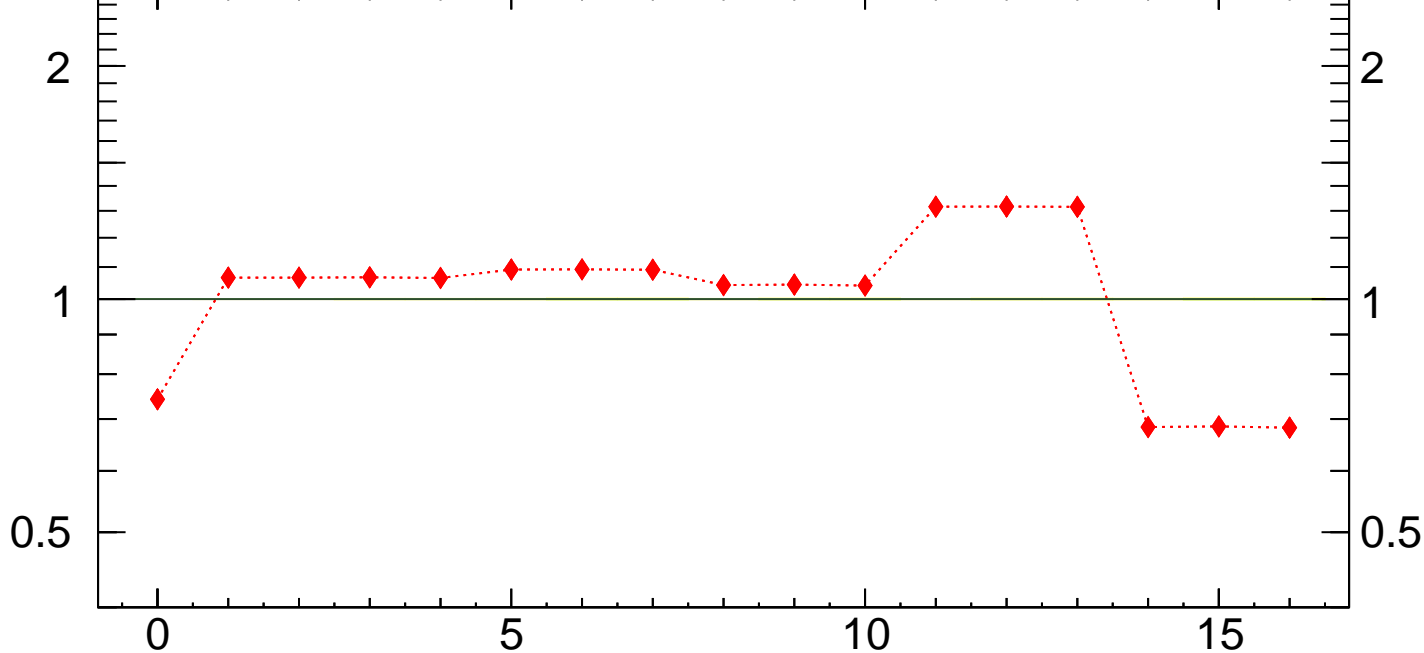

7000 GeV pp

Top (parton level)

Cross section (various cuts)

Ratio to Pythia 8.308 default

Rivet 3.1.10, ≥ 3.4M events

mcplots.cern.ch [arXiv:1306.3436]