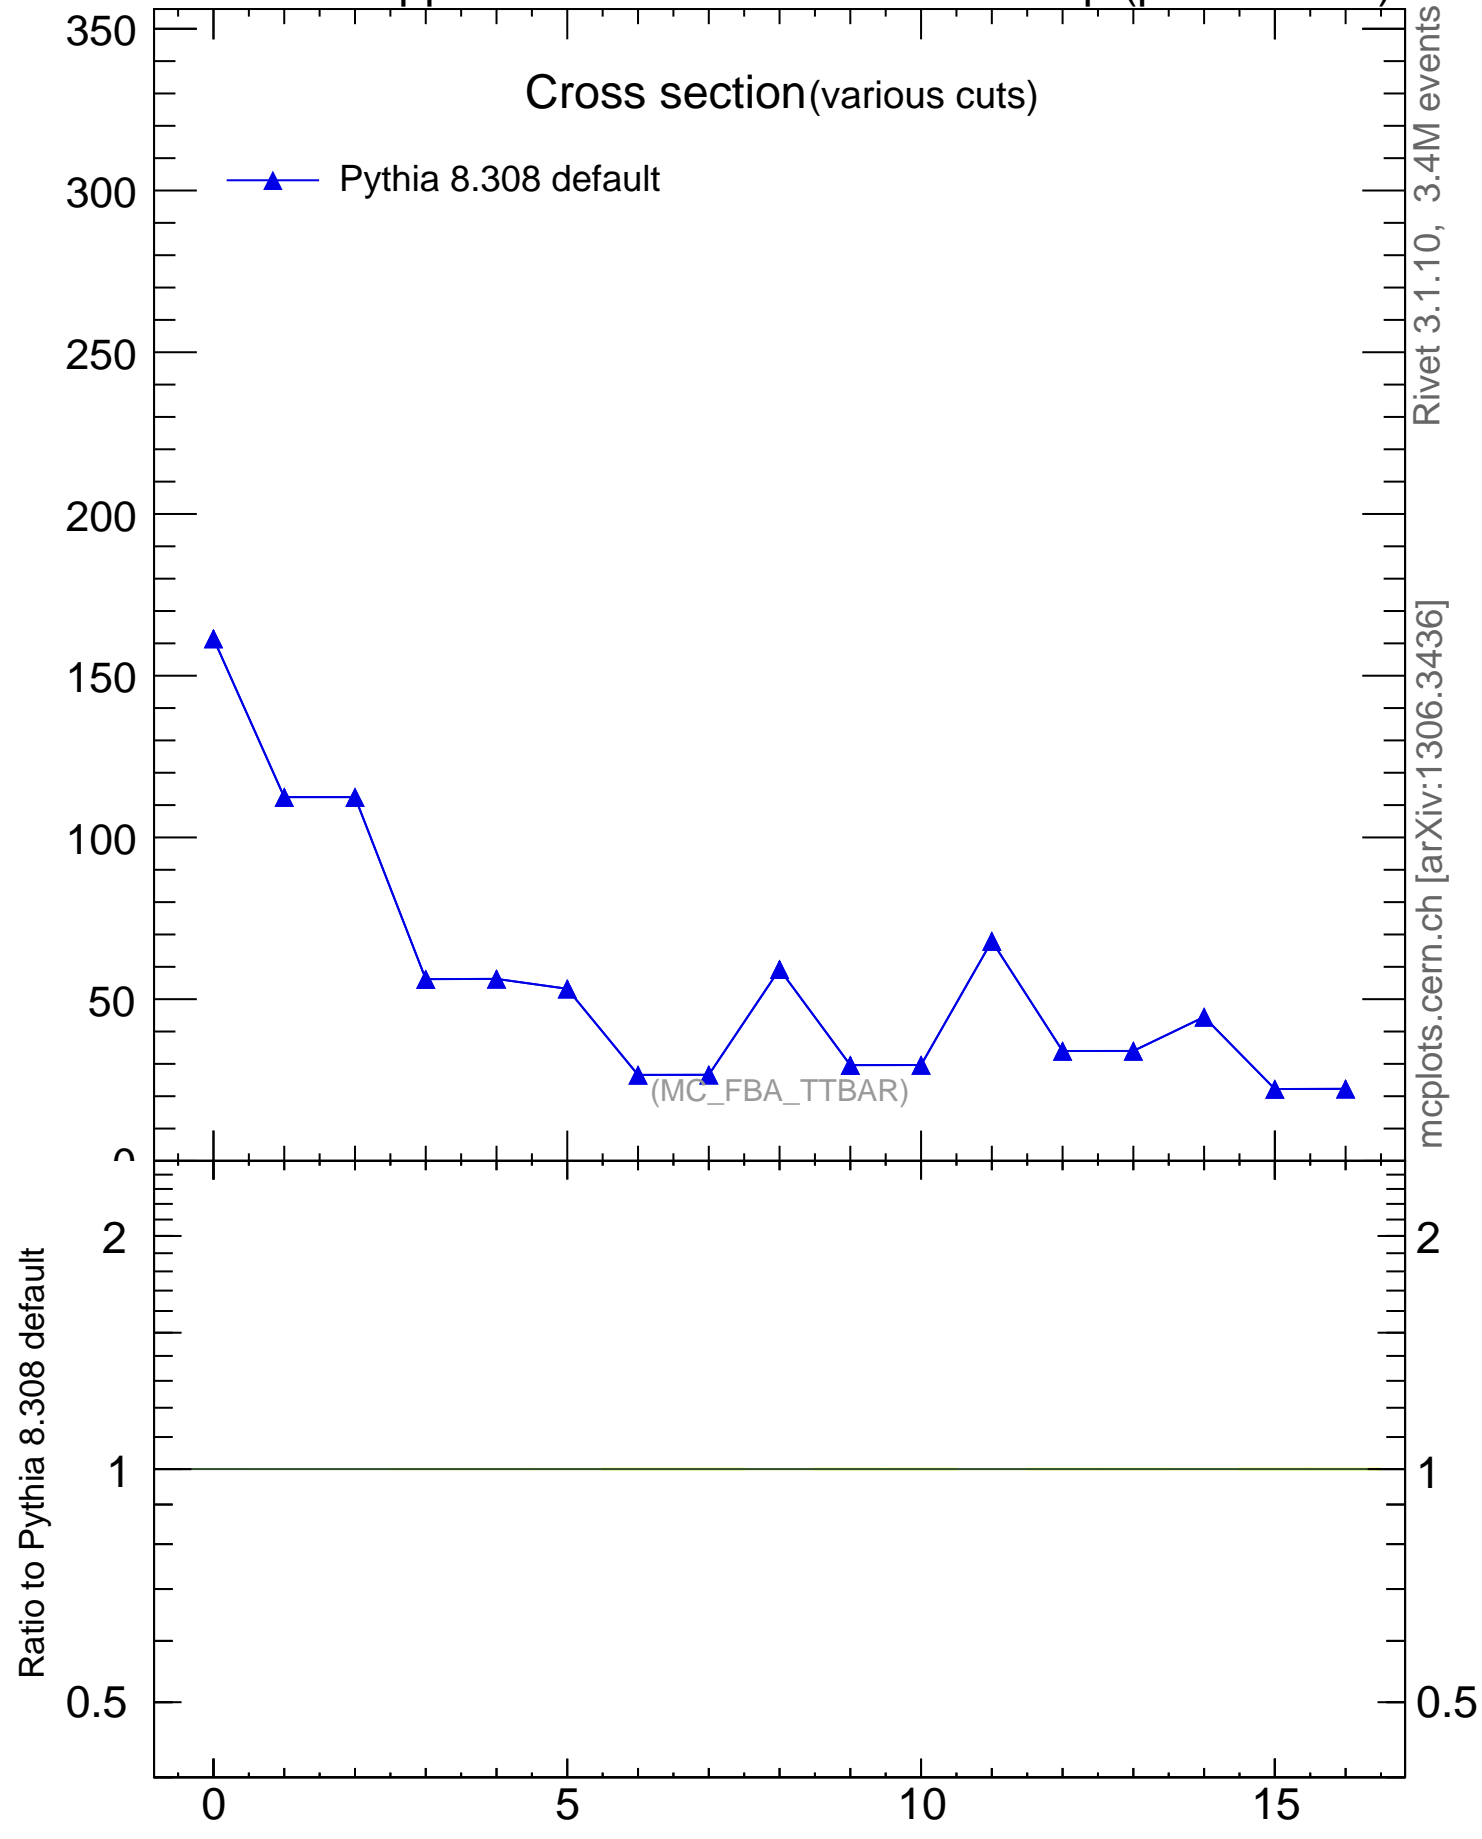

7000 GeV pp

Top (parton level)

Cross section (various cuts)

Pythia 8.308 default

Rivet 3.1.10, 3.4M events
mcplots.cern.ch [arXiv:1306.3436]

(MC_FBA_TTBAR)