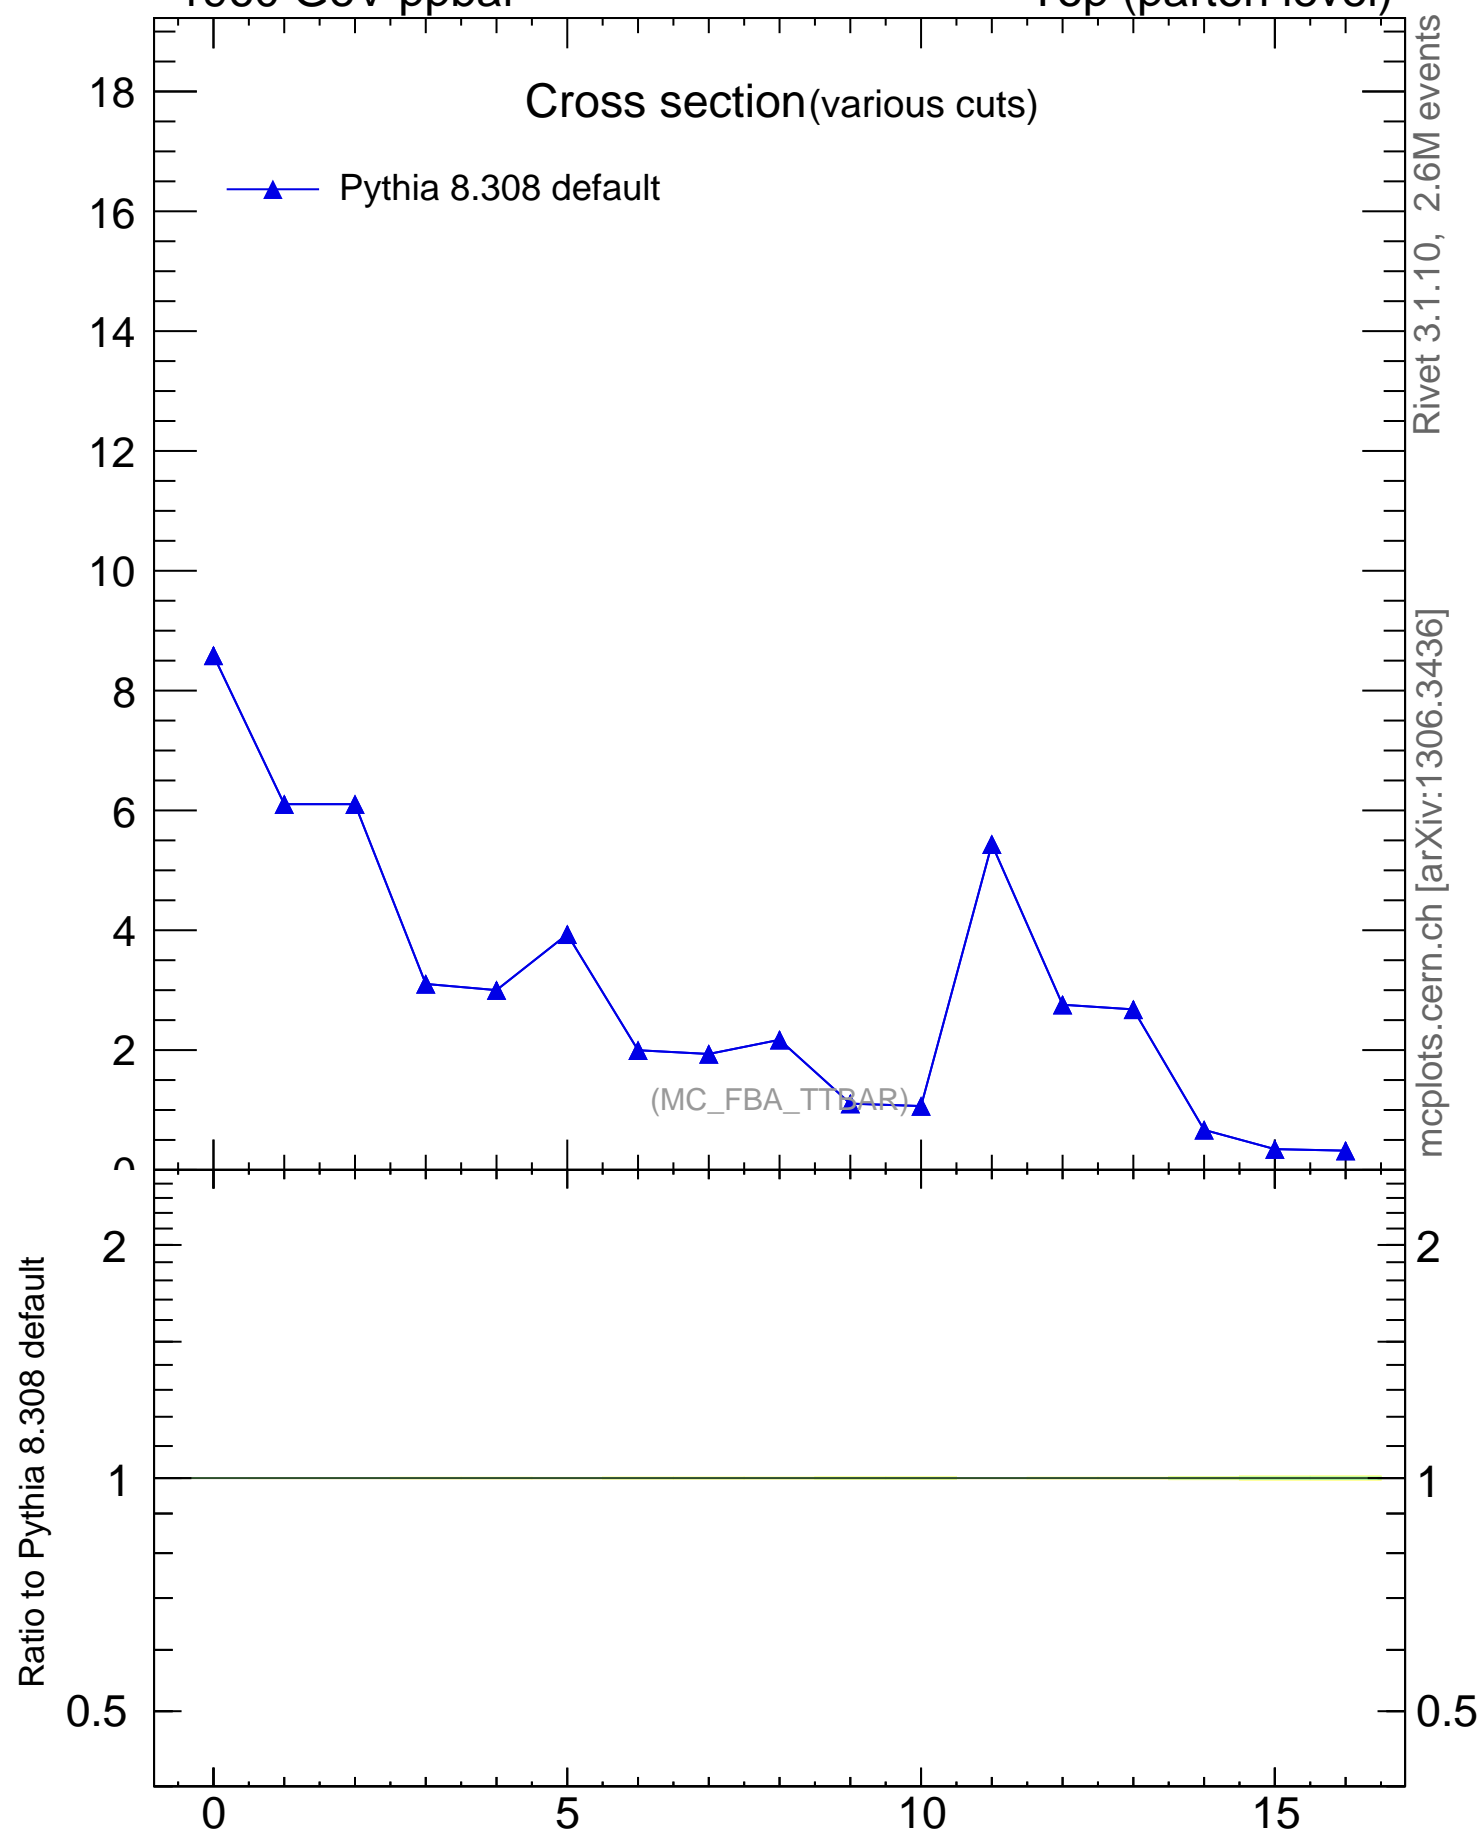

1960 GeV ppbar

Top (parton level)

Cross section(various cuts)

Pythia 8.308 default

(MC_FBA_TTBAR)

Rivet 3.1.10, 2.6M events
mcplots.cern.ch [arXiv:1306.3436]