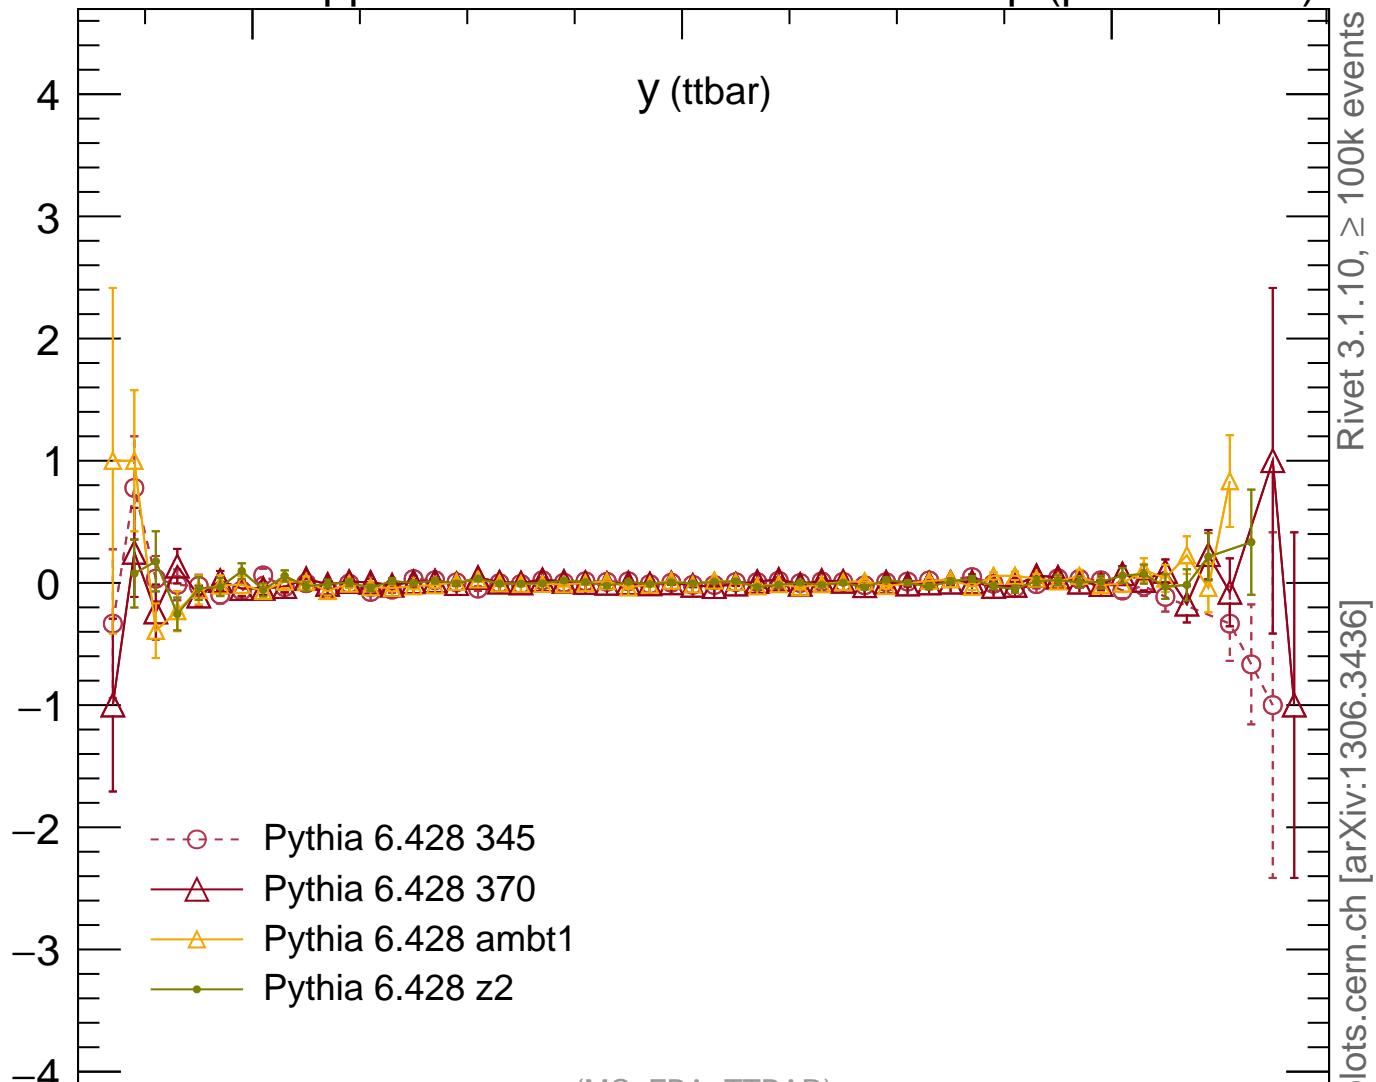

7000 GeV pp

Top (parton level)

y (ttbar)

Rivet 3.1.10, $\geq 100k$ events

mcplots.cern.ch [arXiv:1306.3436]

(MC_FBA_TTBAR)

Ratio to Pythia 6.428 345