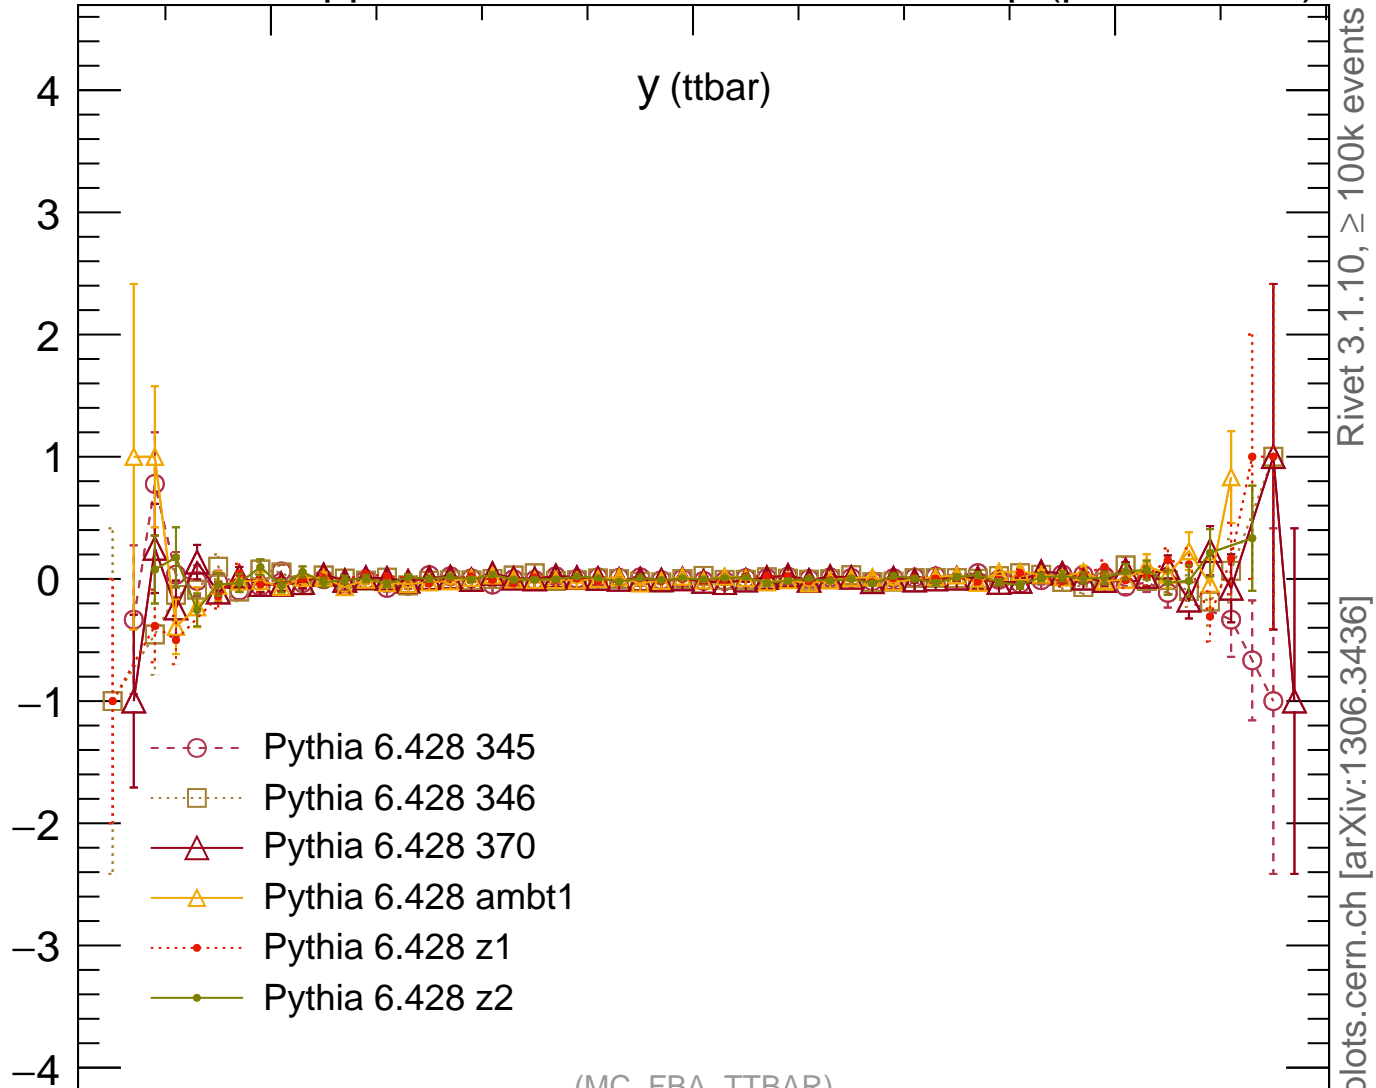

7000 GeV pp

Top (parton level)

$y$  (ttbar)

Rivet 3.1.10,  $\geq 100k$  events

mcplots.cern.ch [arXiv:1306.3436]

(MC\_FBA\_TTBAR)

Ratio to Pythia 6.428 345