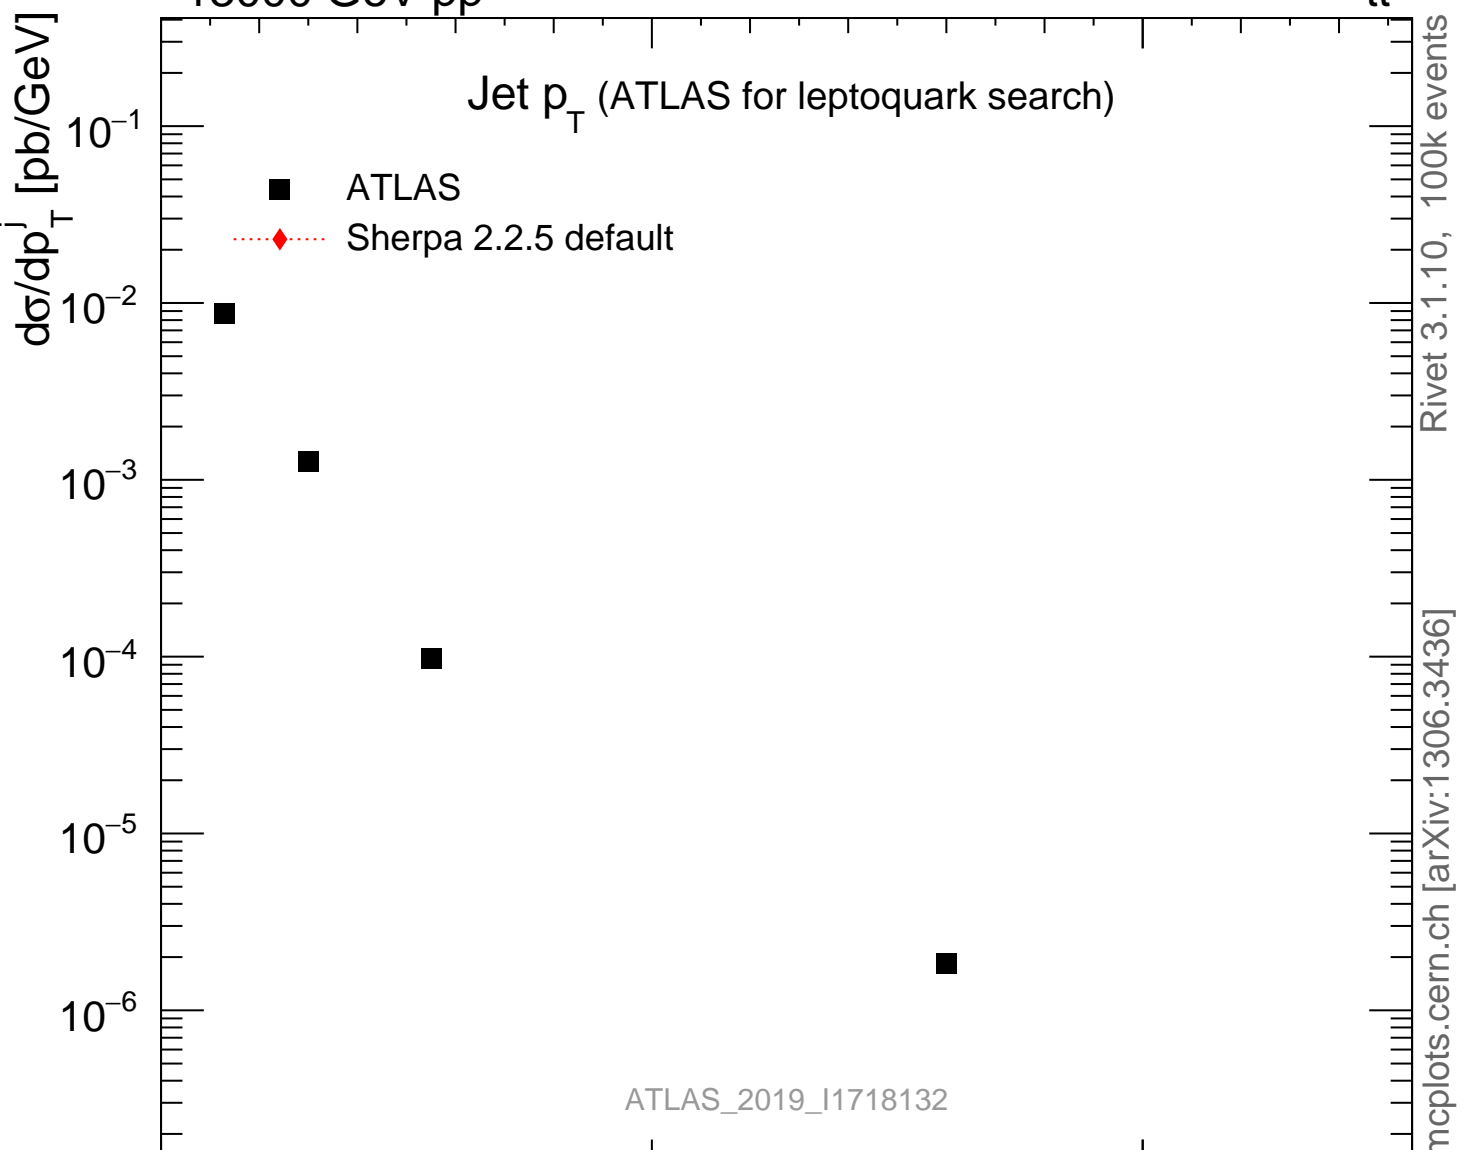

13000 GeV pp

tt

Jet  $p_T$  (ATLAS for leptoquark search)

Rivet 3.1.10, 100k events  
mcplots.cern.ch [arXiv:1306.3436]