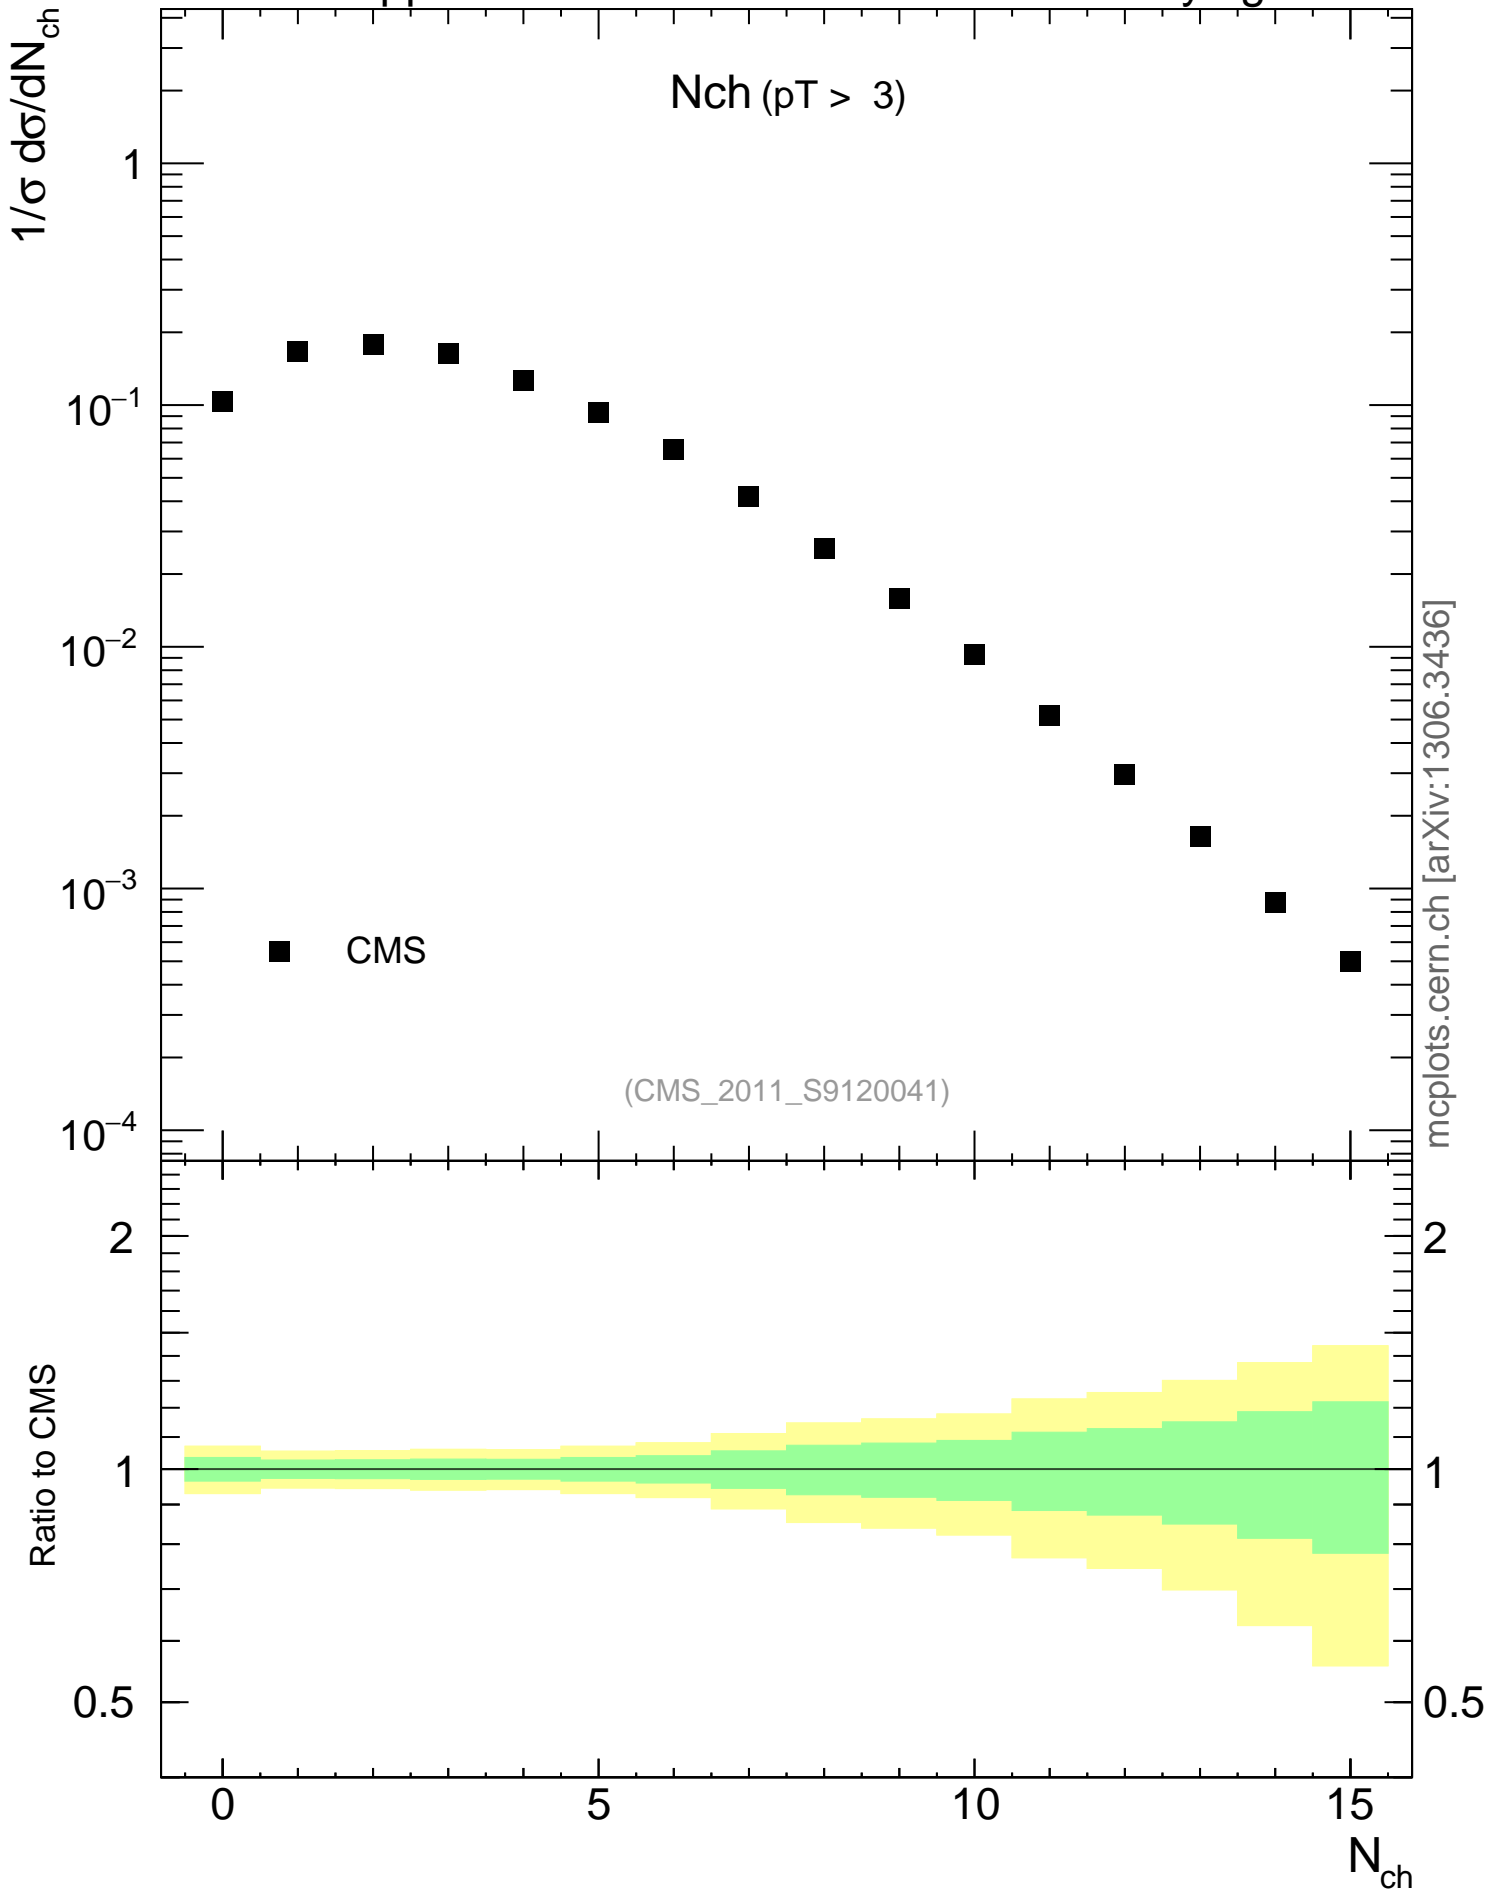

900 GeV pp

Underlying Event

mcplots.cern.ch [arXiv:1306.3436]