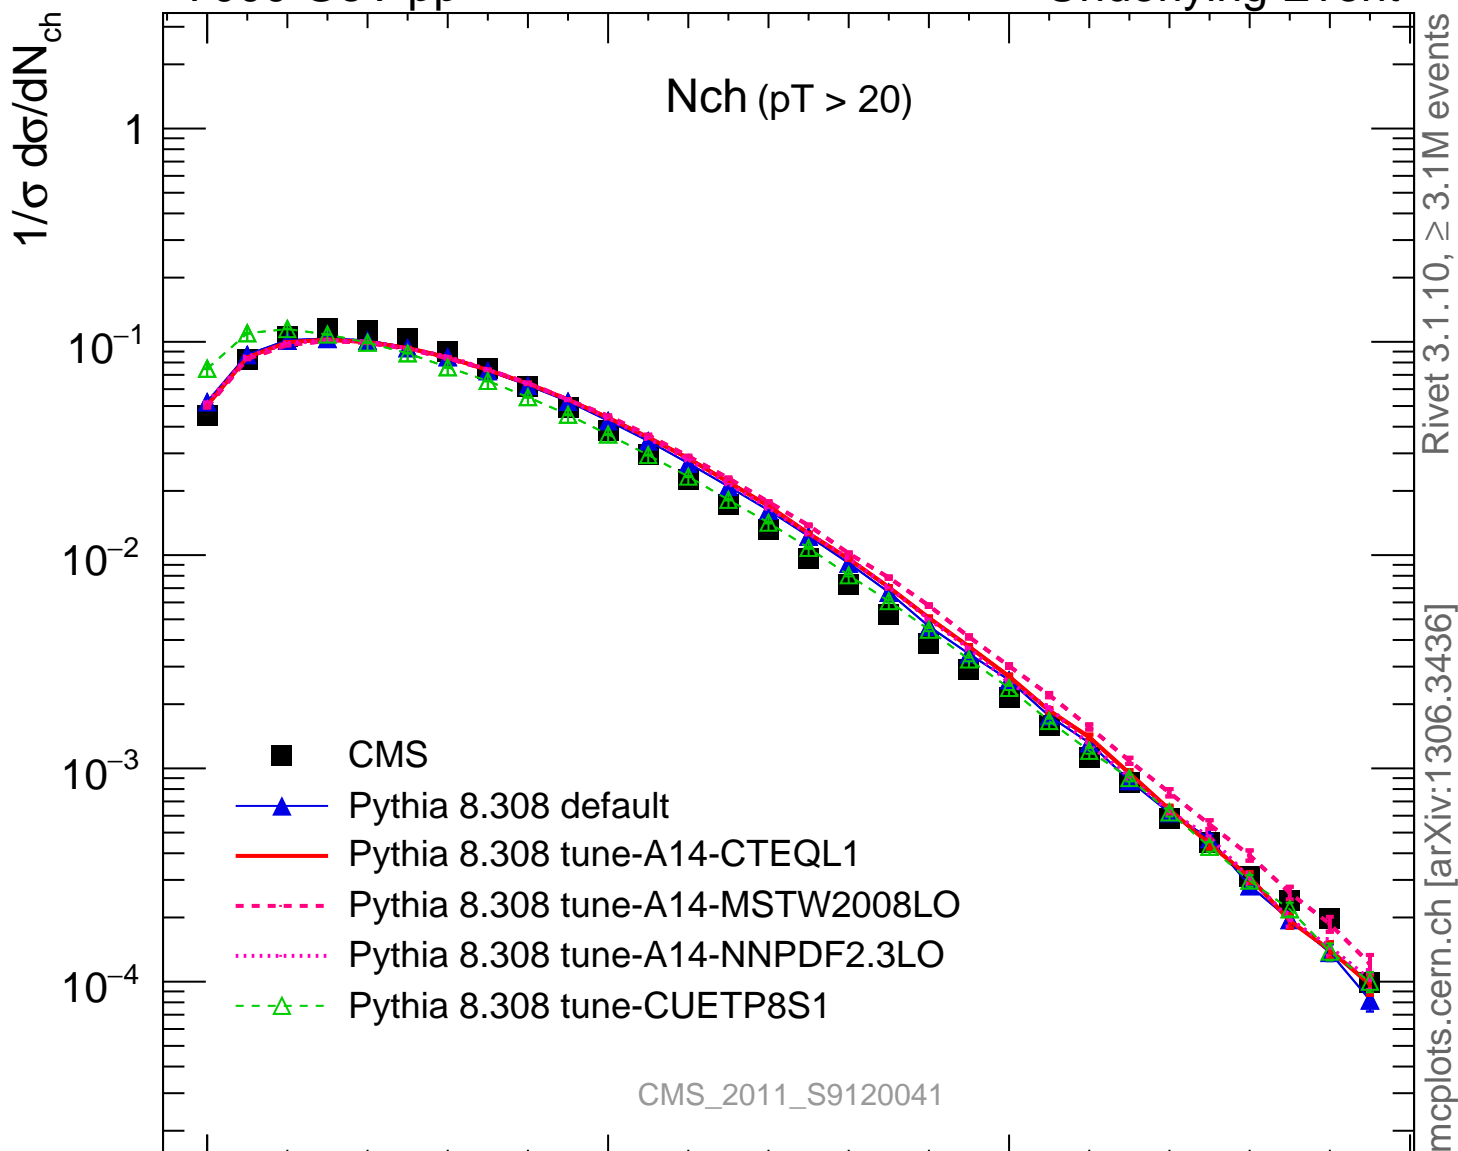

7000 GeV pp

Underlying Event

Nch (pT > 20)

CMS_2011_S9120041