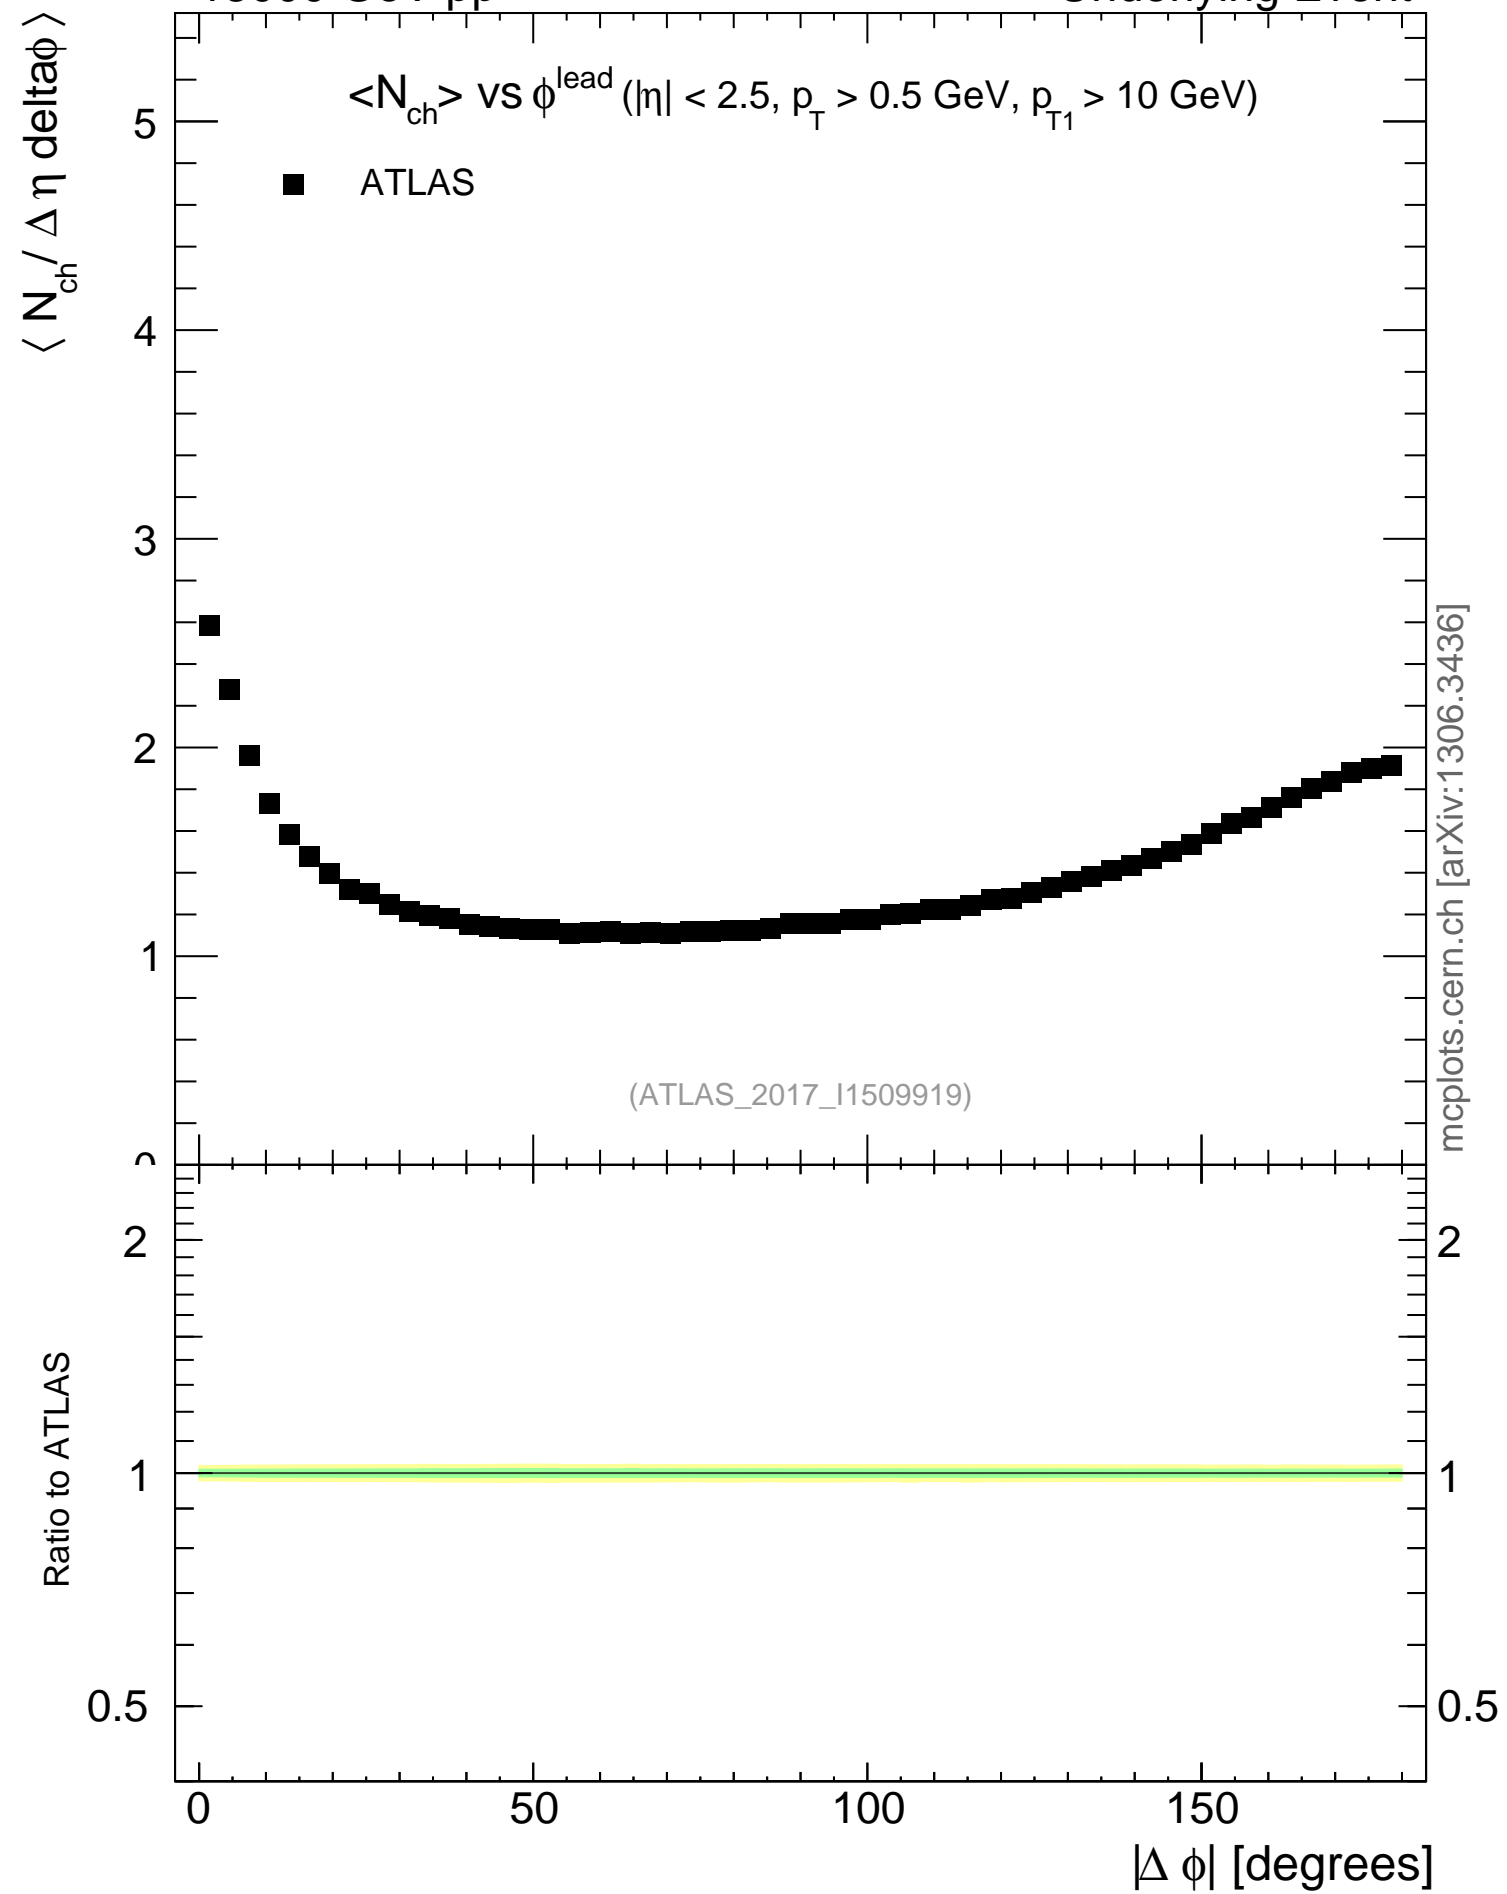

13000 GeV pp

Underlying Event

mcplots.cern.ch [arXiv:1306.3436]