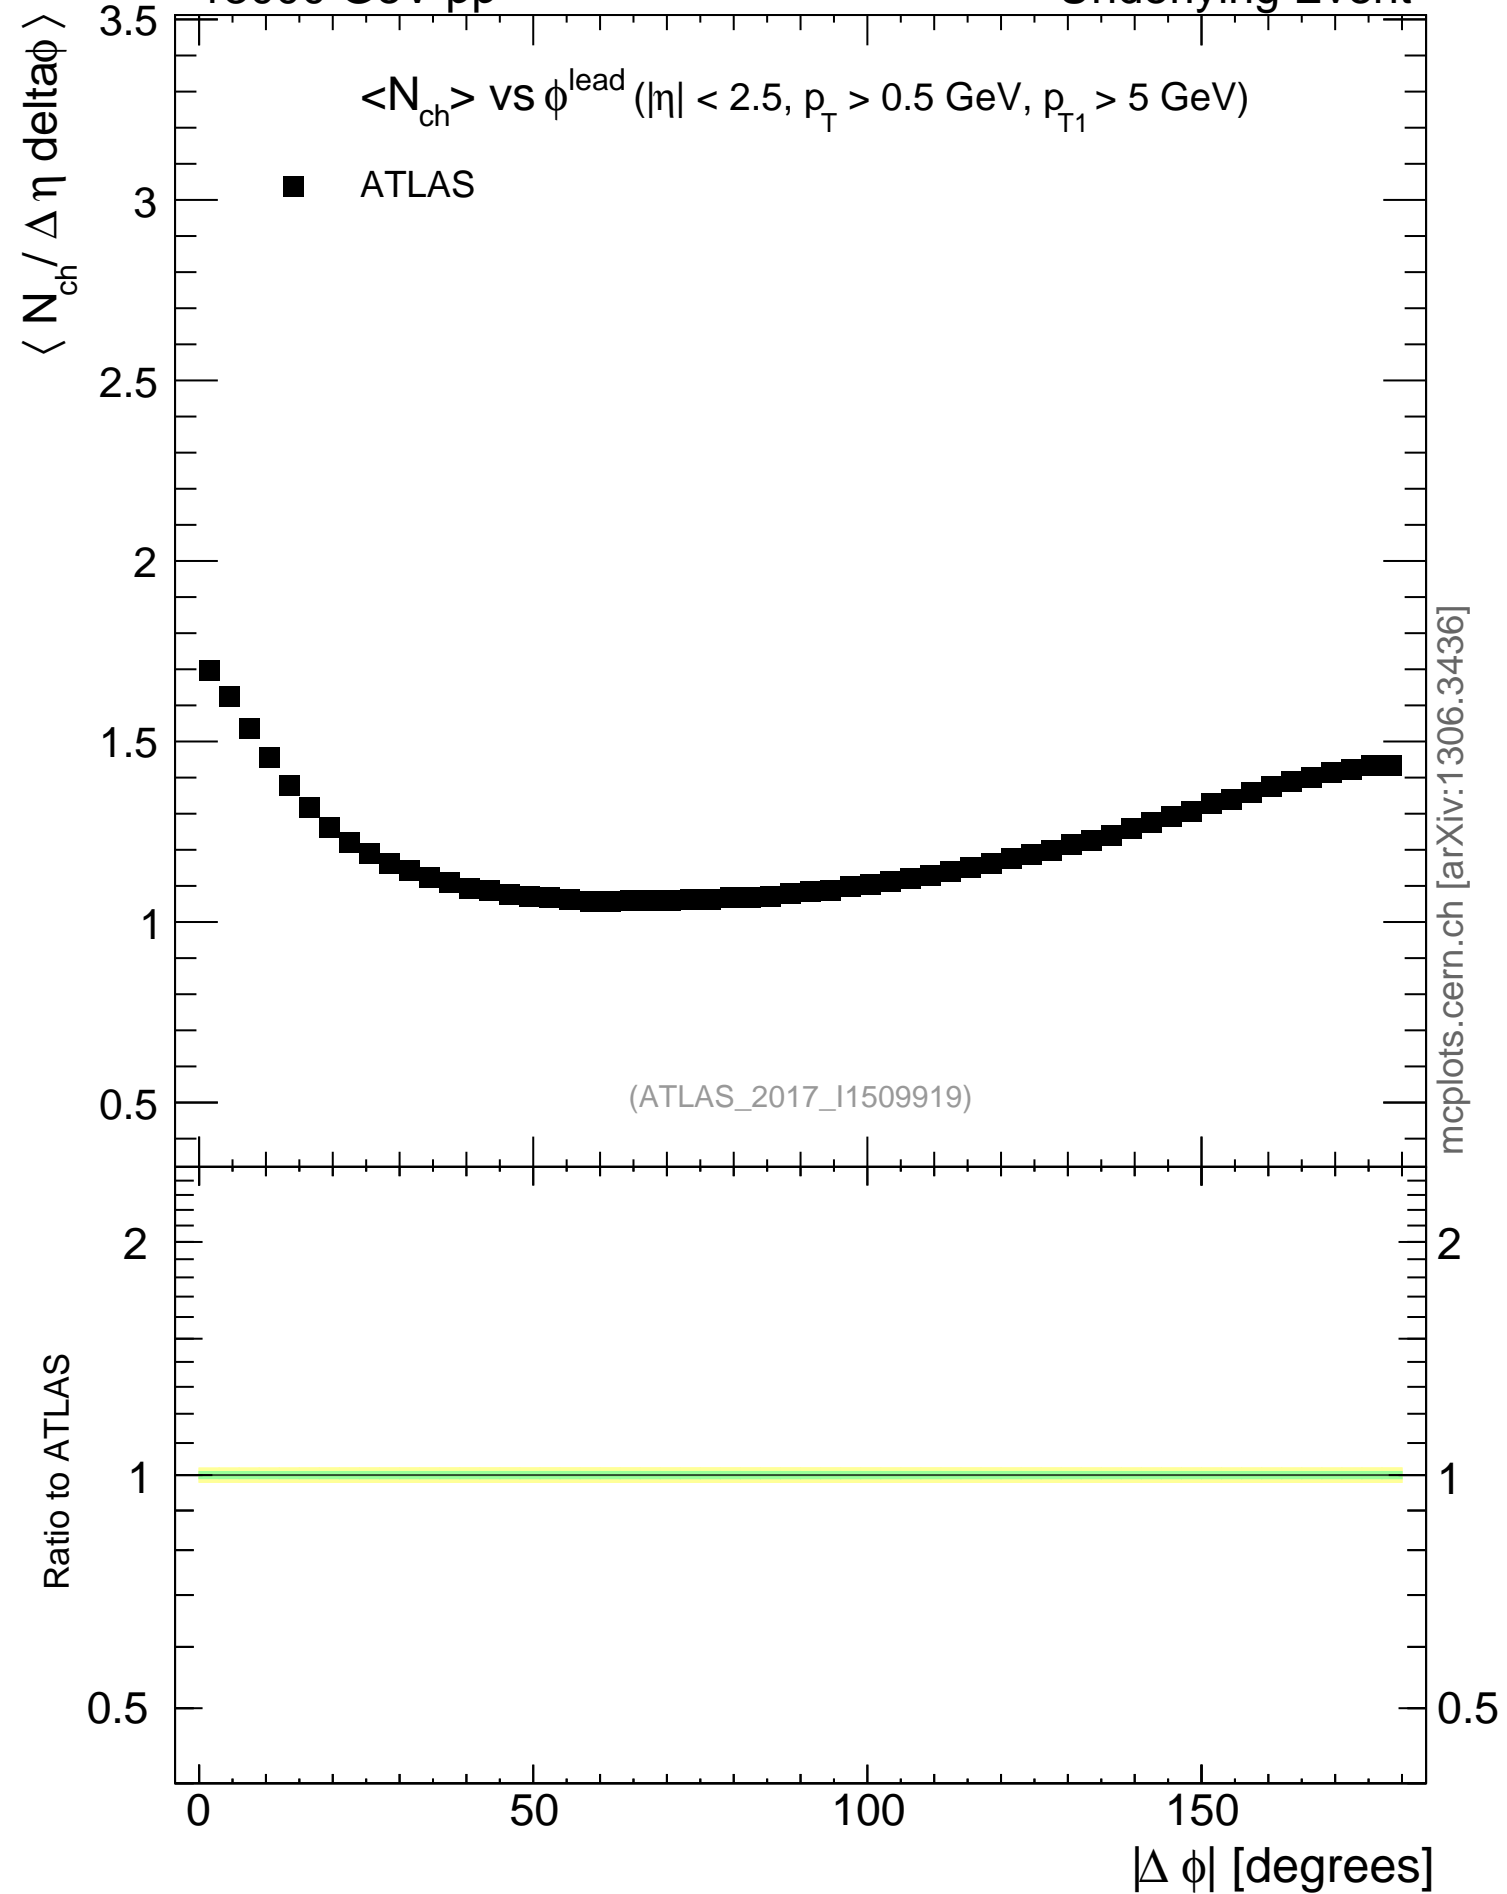

13000 GeV pp

Underlying Event

mcplots.cern.ch [arXiv:1306.3436]