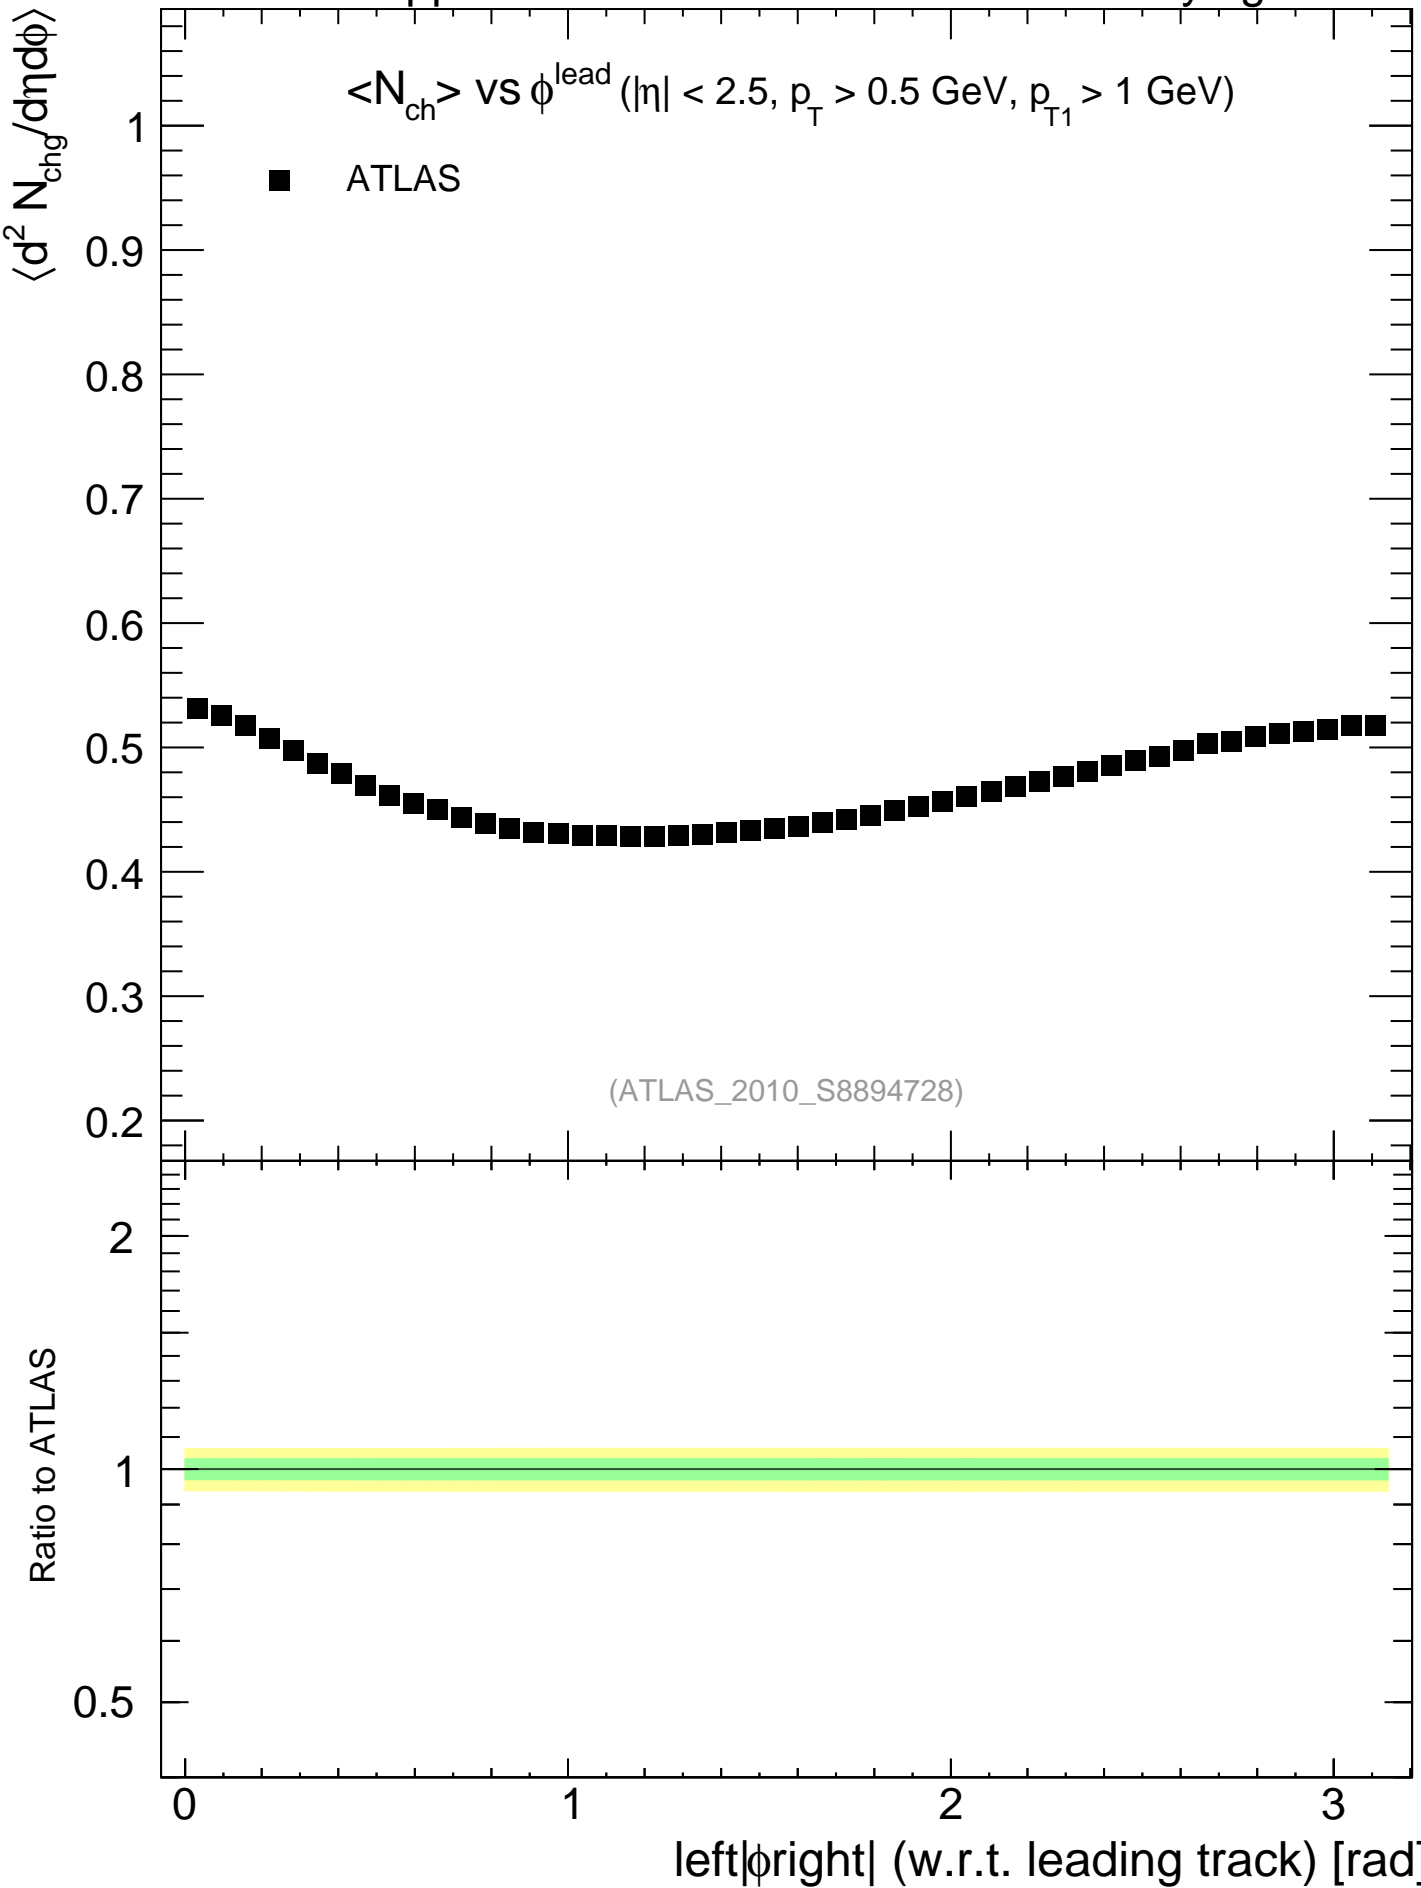

7000 GeV pp

Underlying Event

mcplots.cern.ch [arXiv:1306.3436]