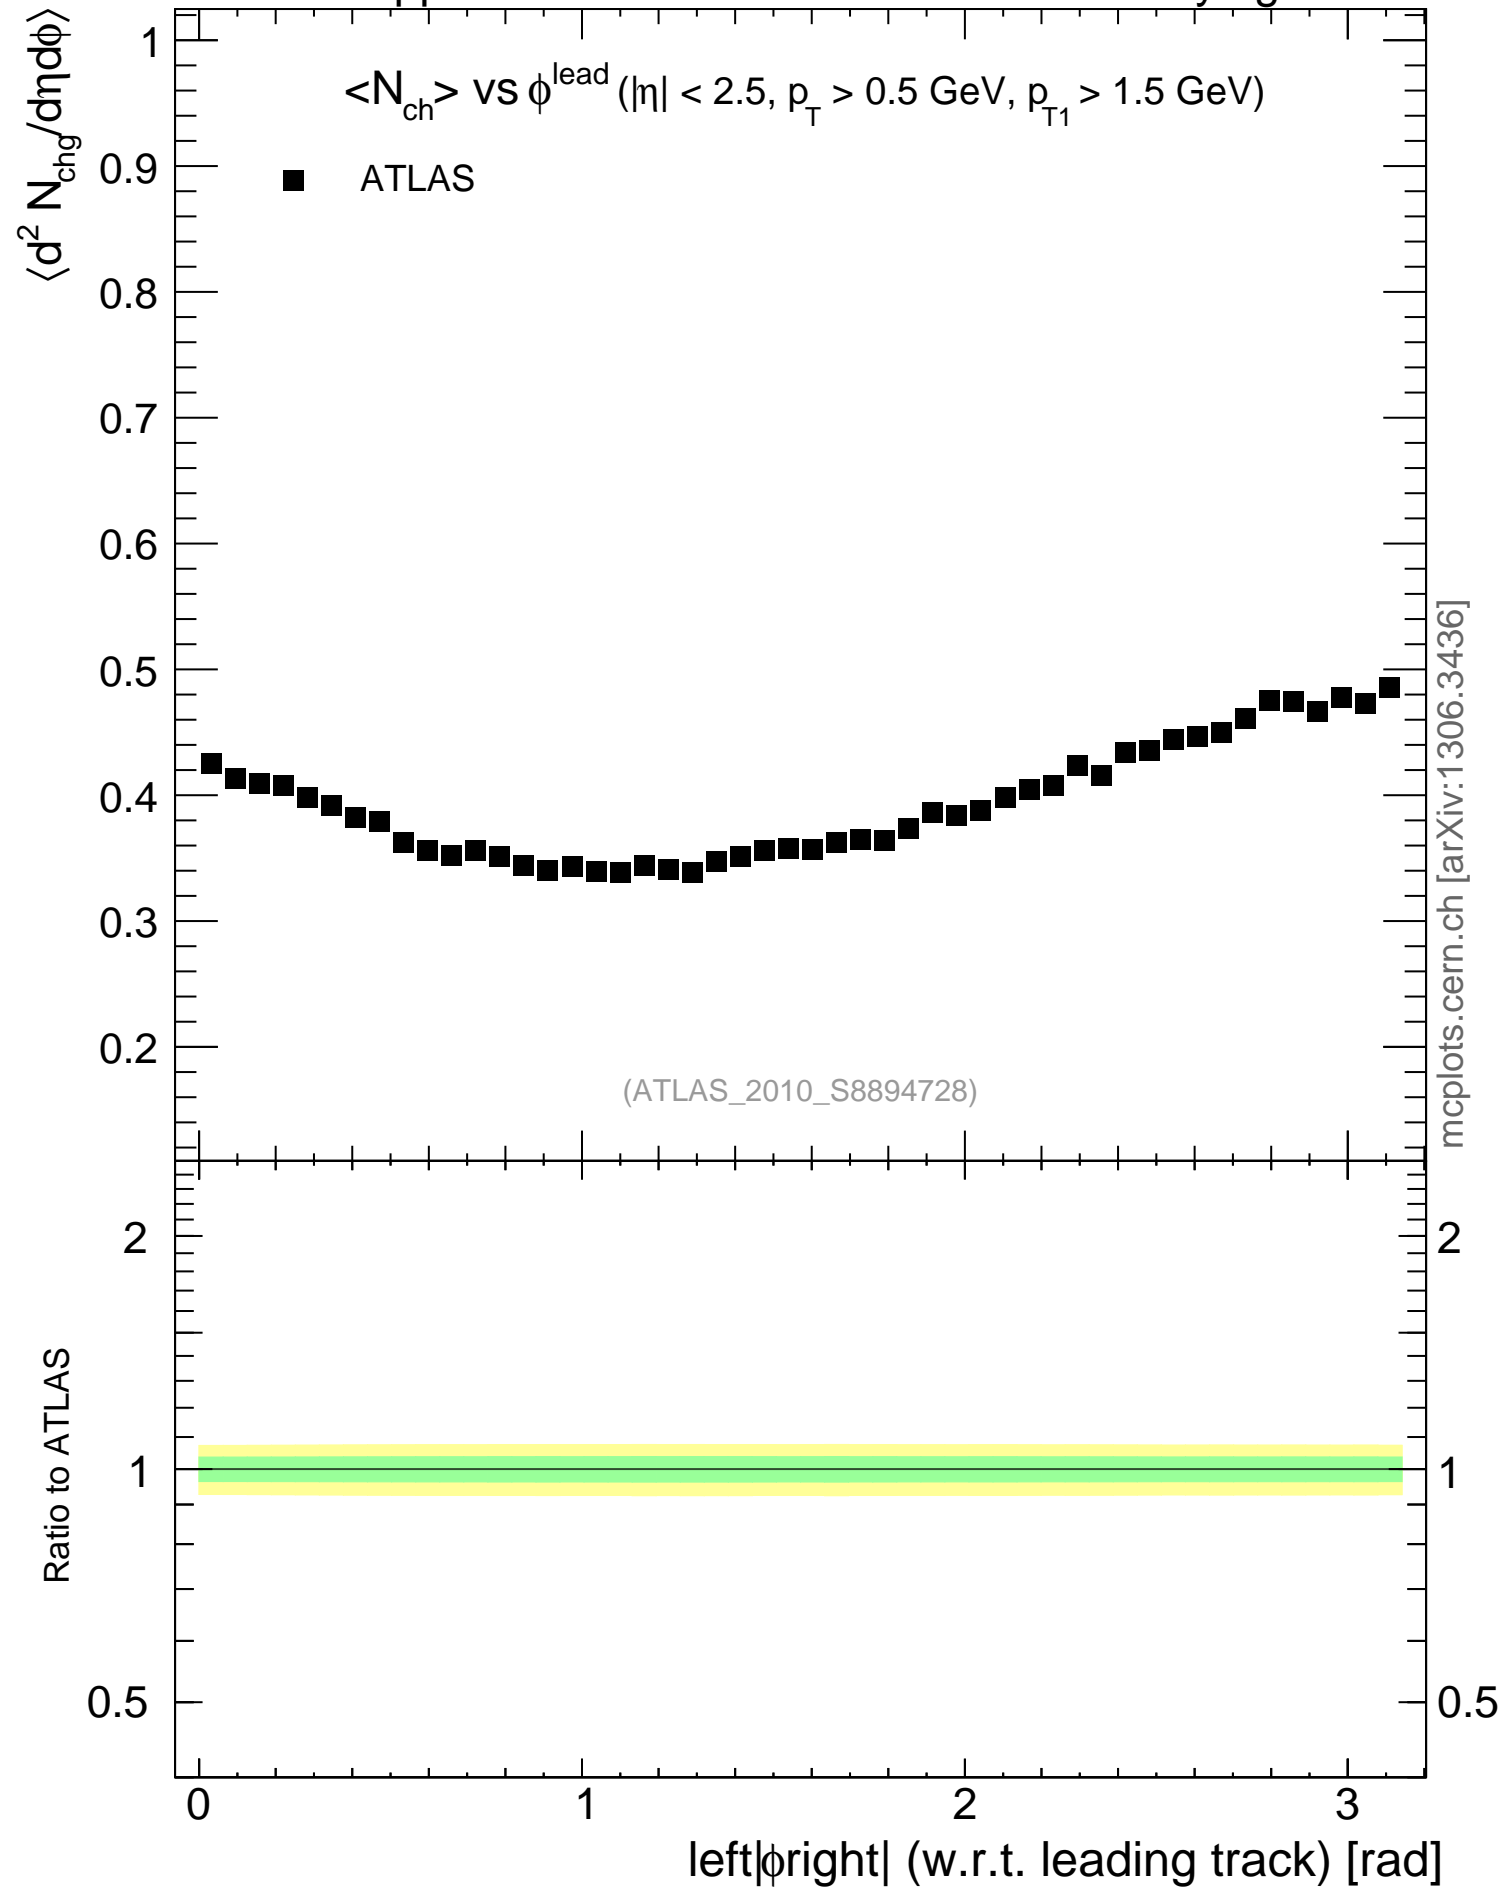

900 GeV pp

Underlying Event

mcplots.cern.ch [arXiv:1306.3436]