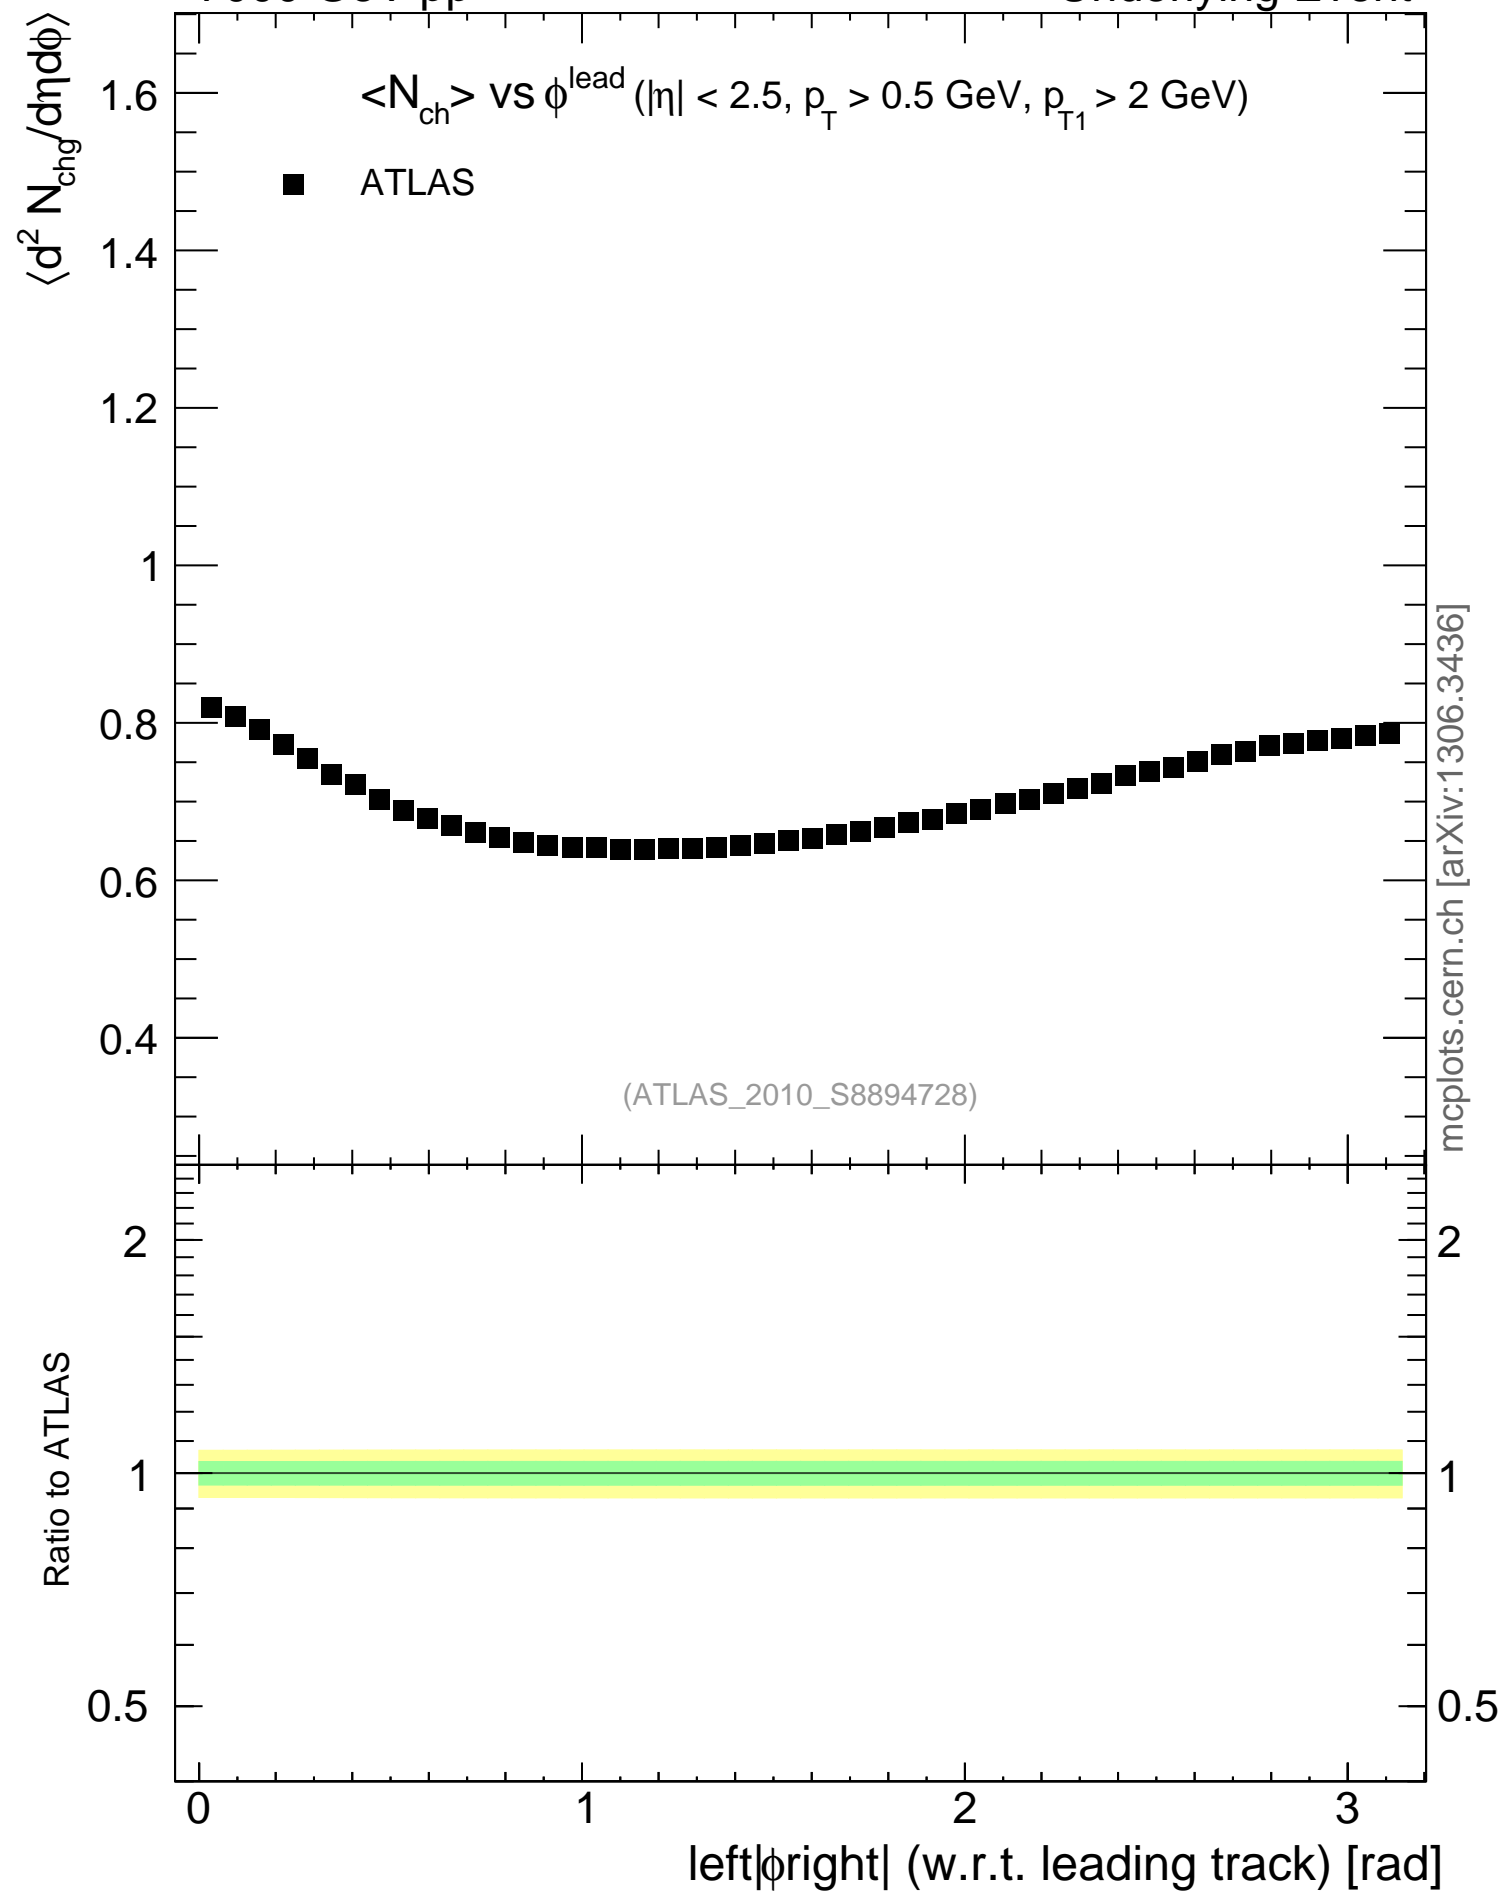

7000 GeV pp

Underlying Event

mcplots.cern.ch [arXiv:1306.3436]