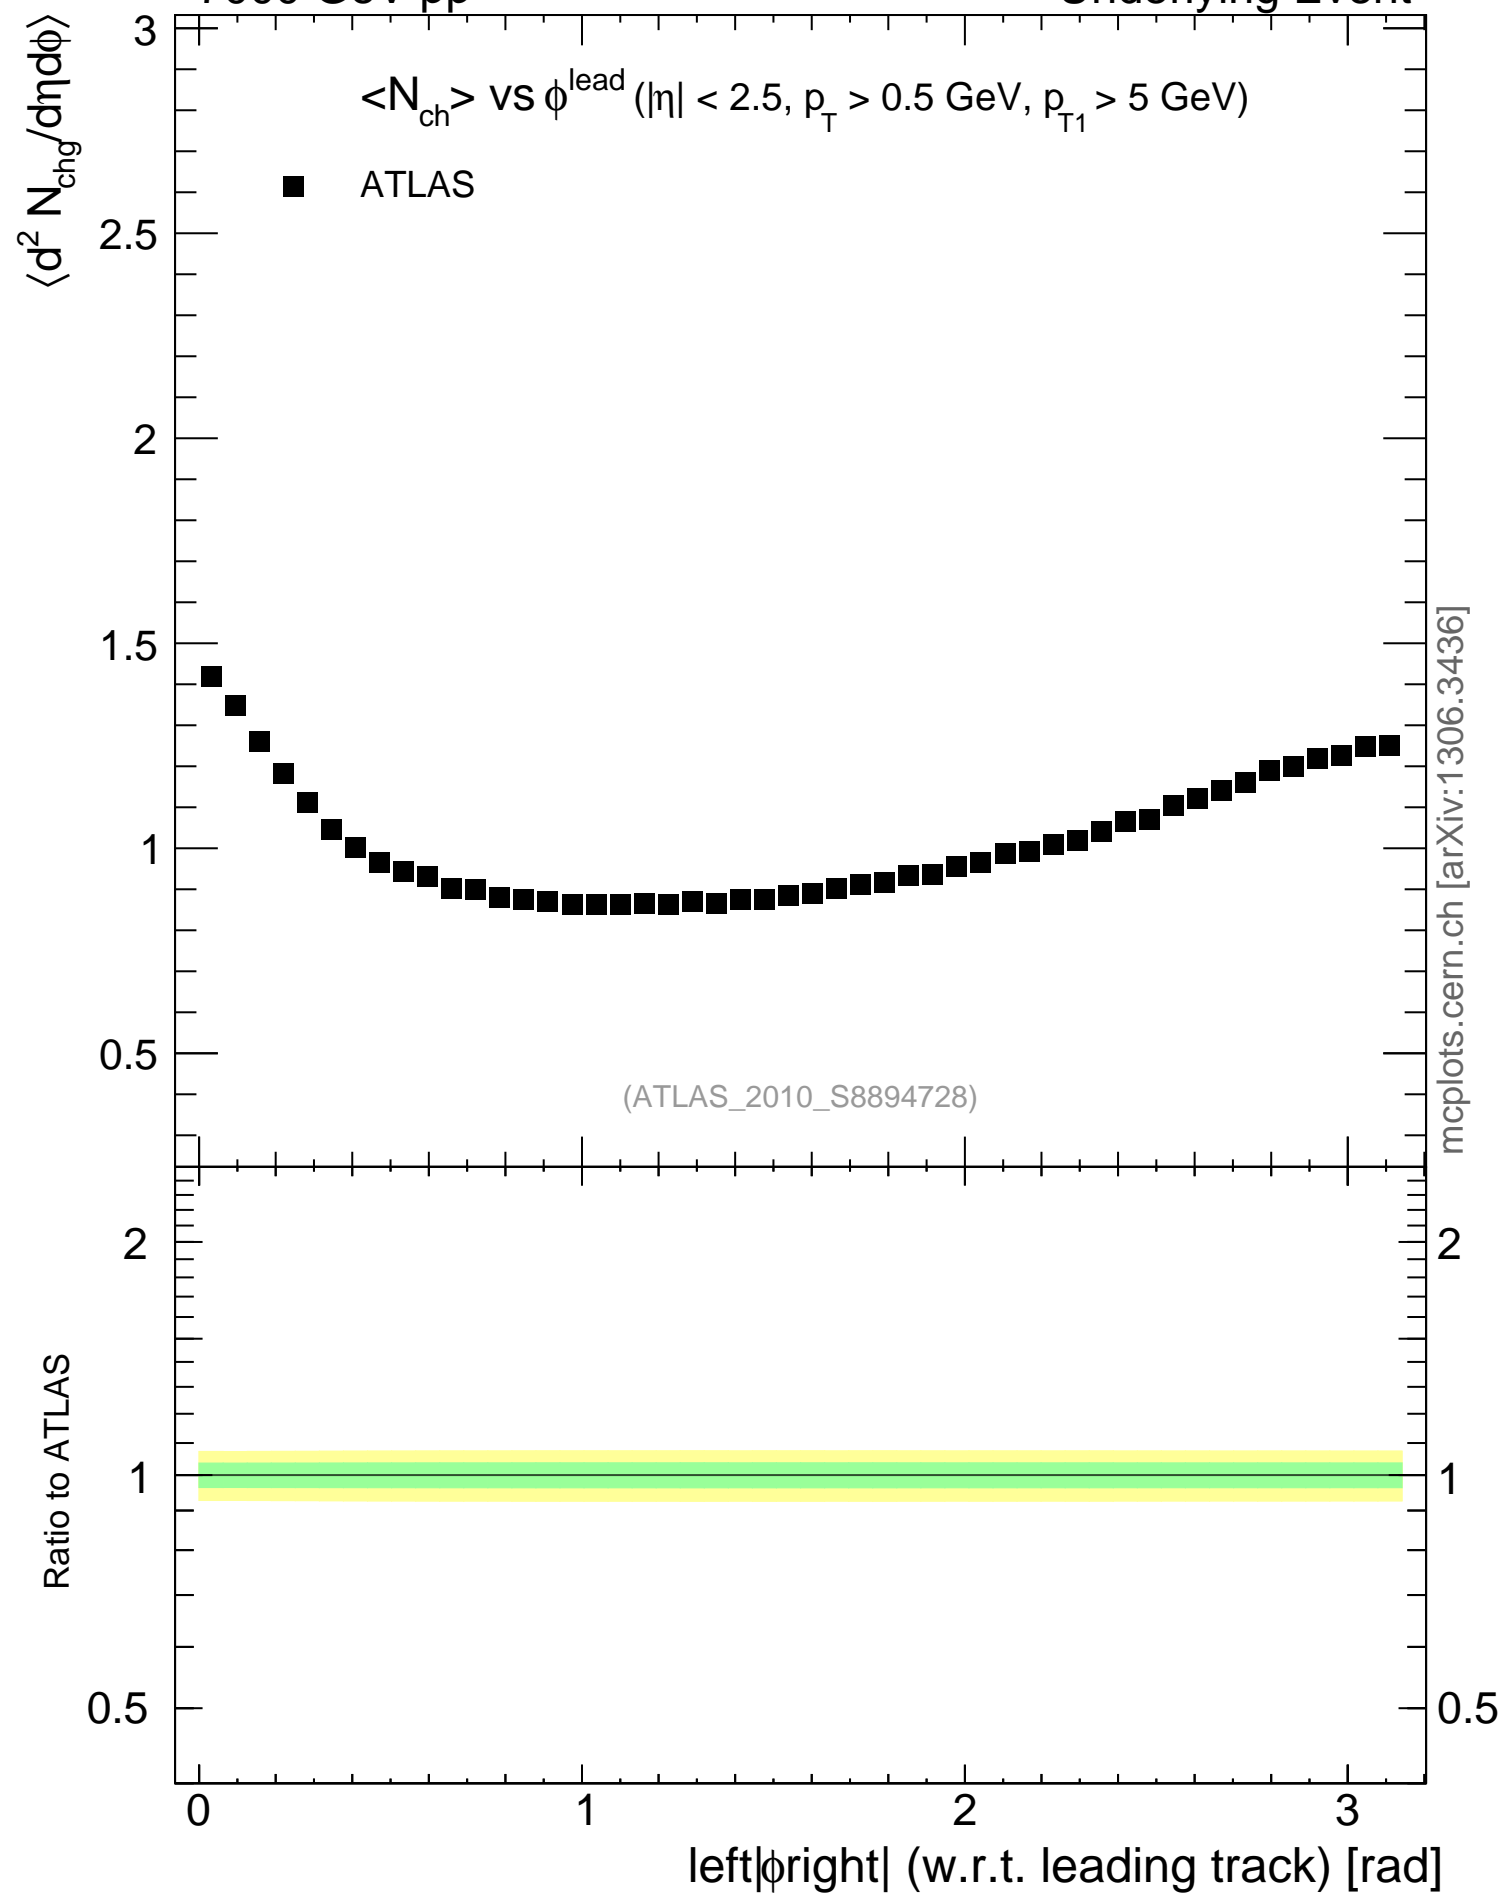

7000 GeV pp

Underlying Event

mcplots.cern.ch [arXiv:1306.3436]