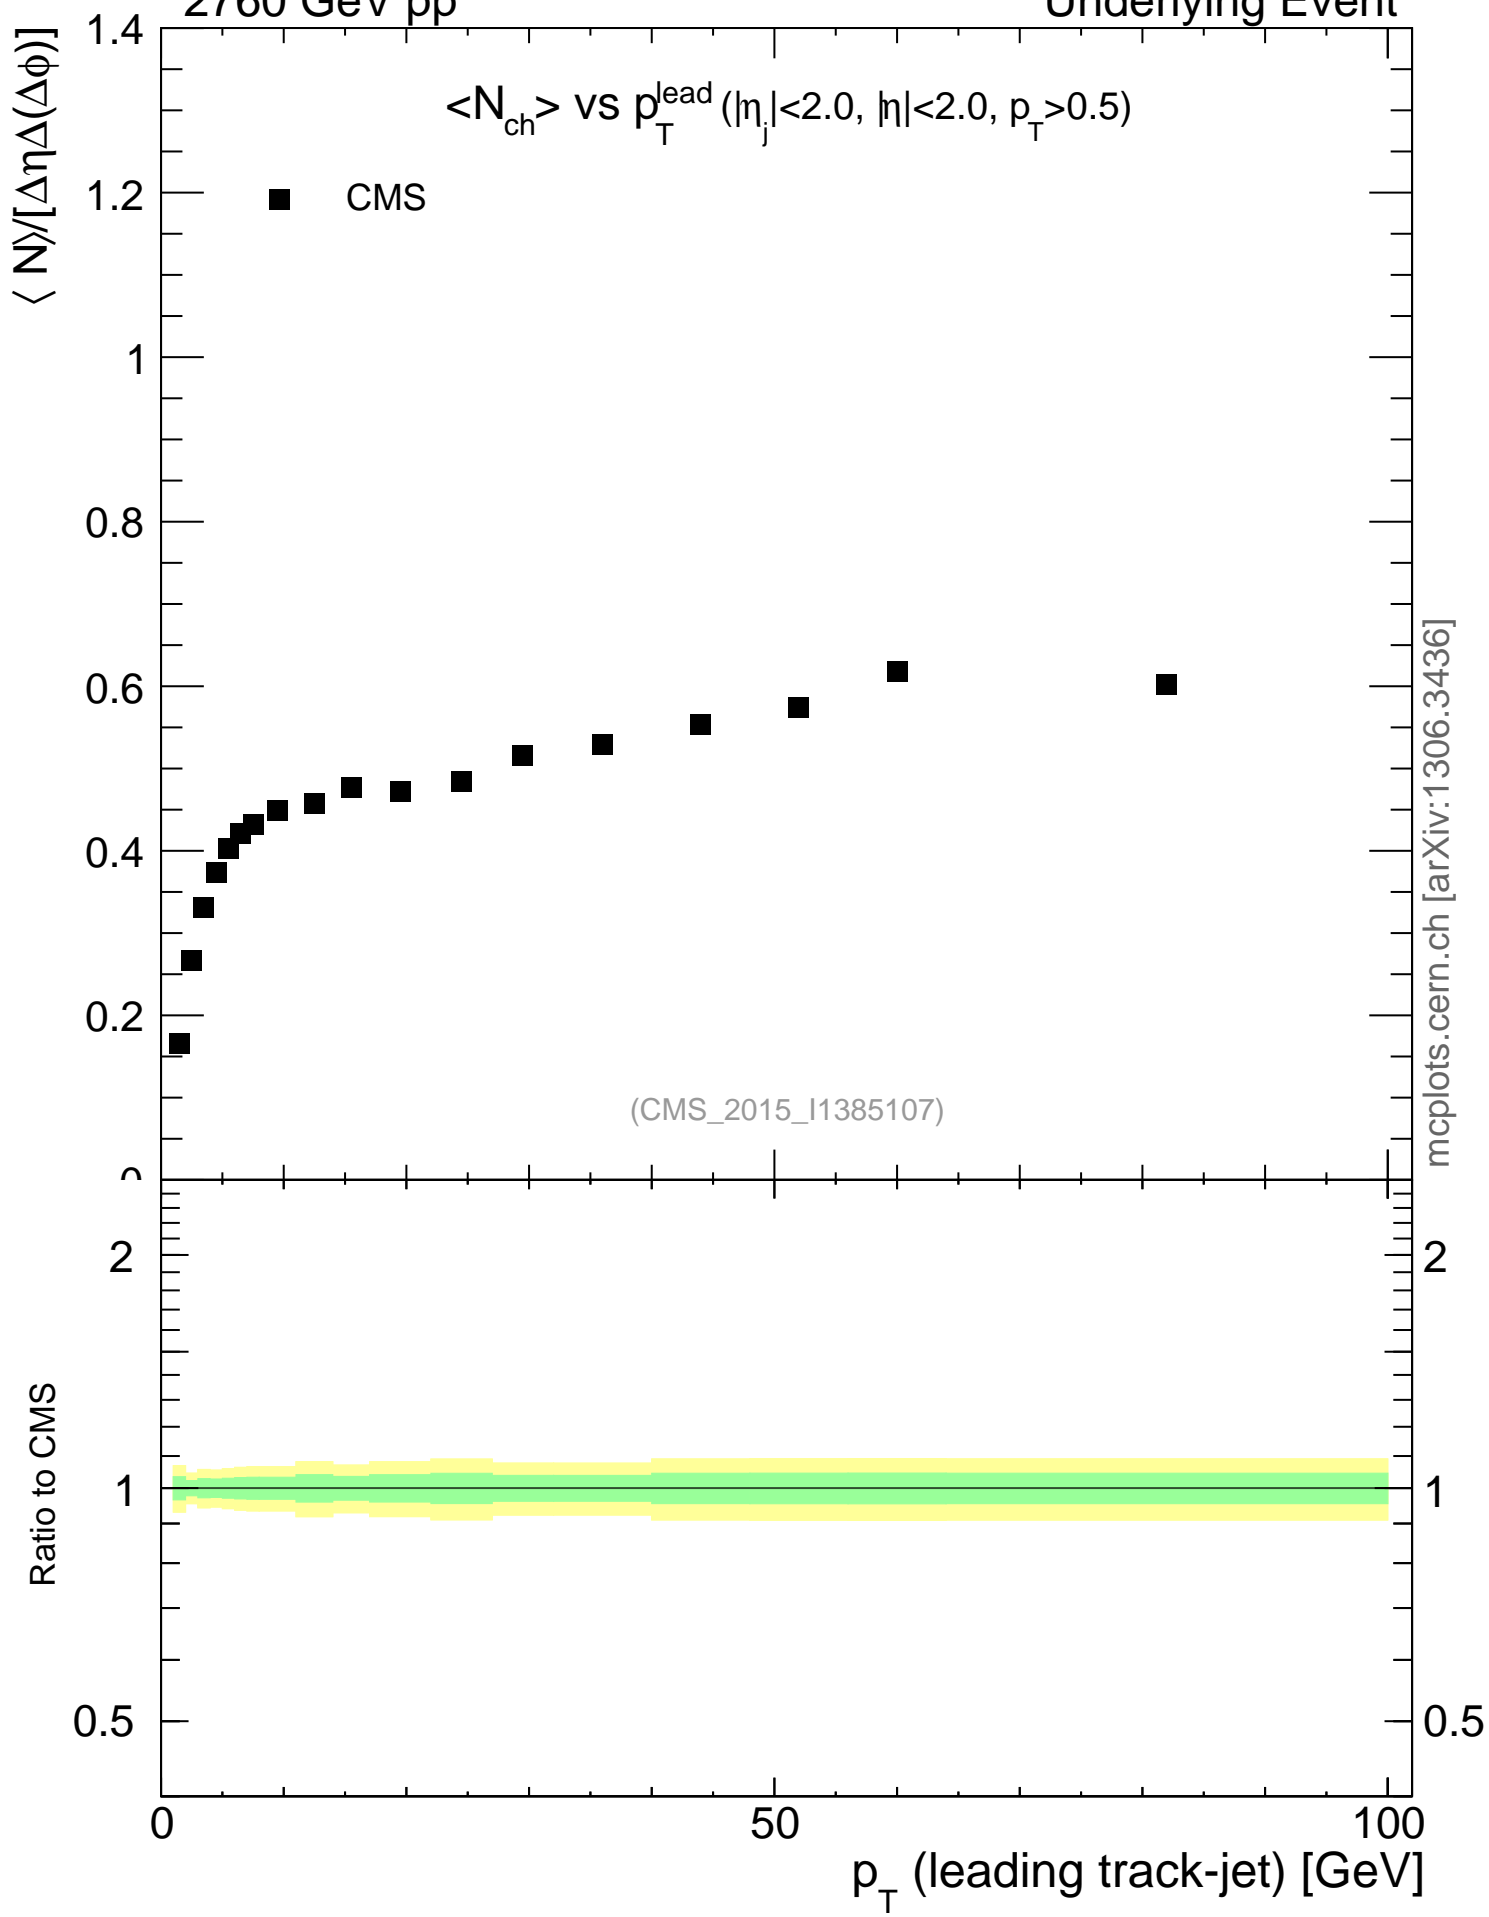

2760 GeV pp

Underlying Event

mcplots.cern.ch [arXiv:1306.3436]