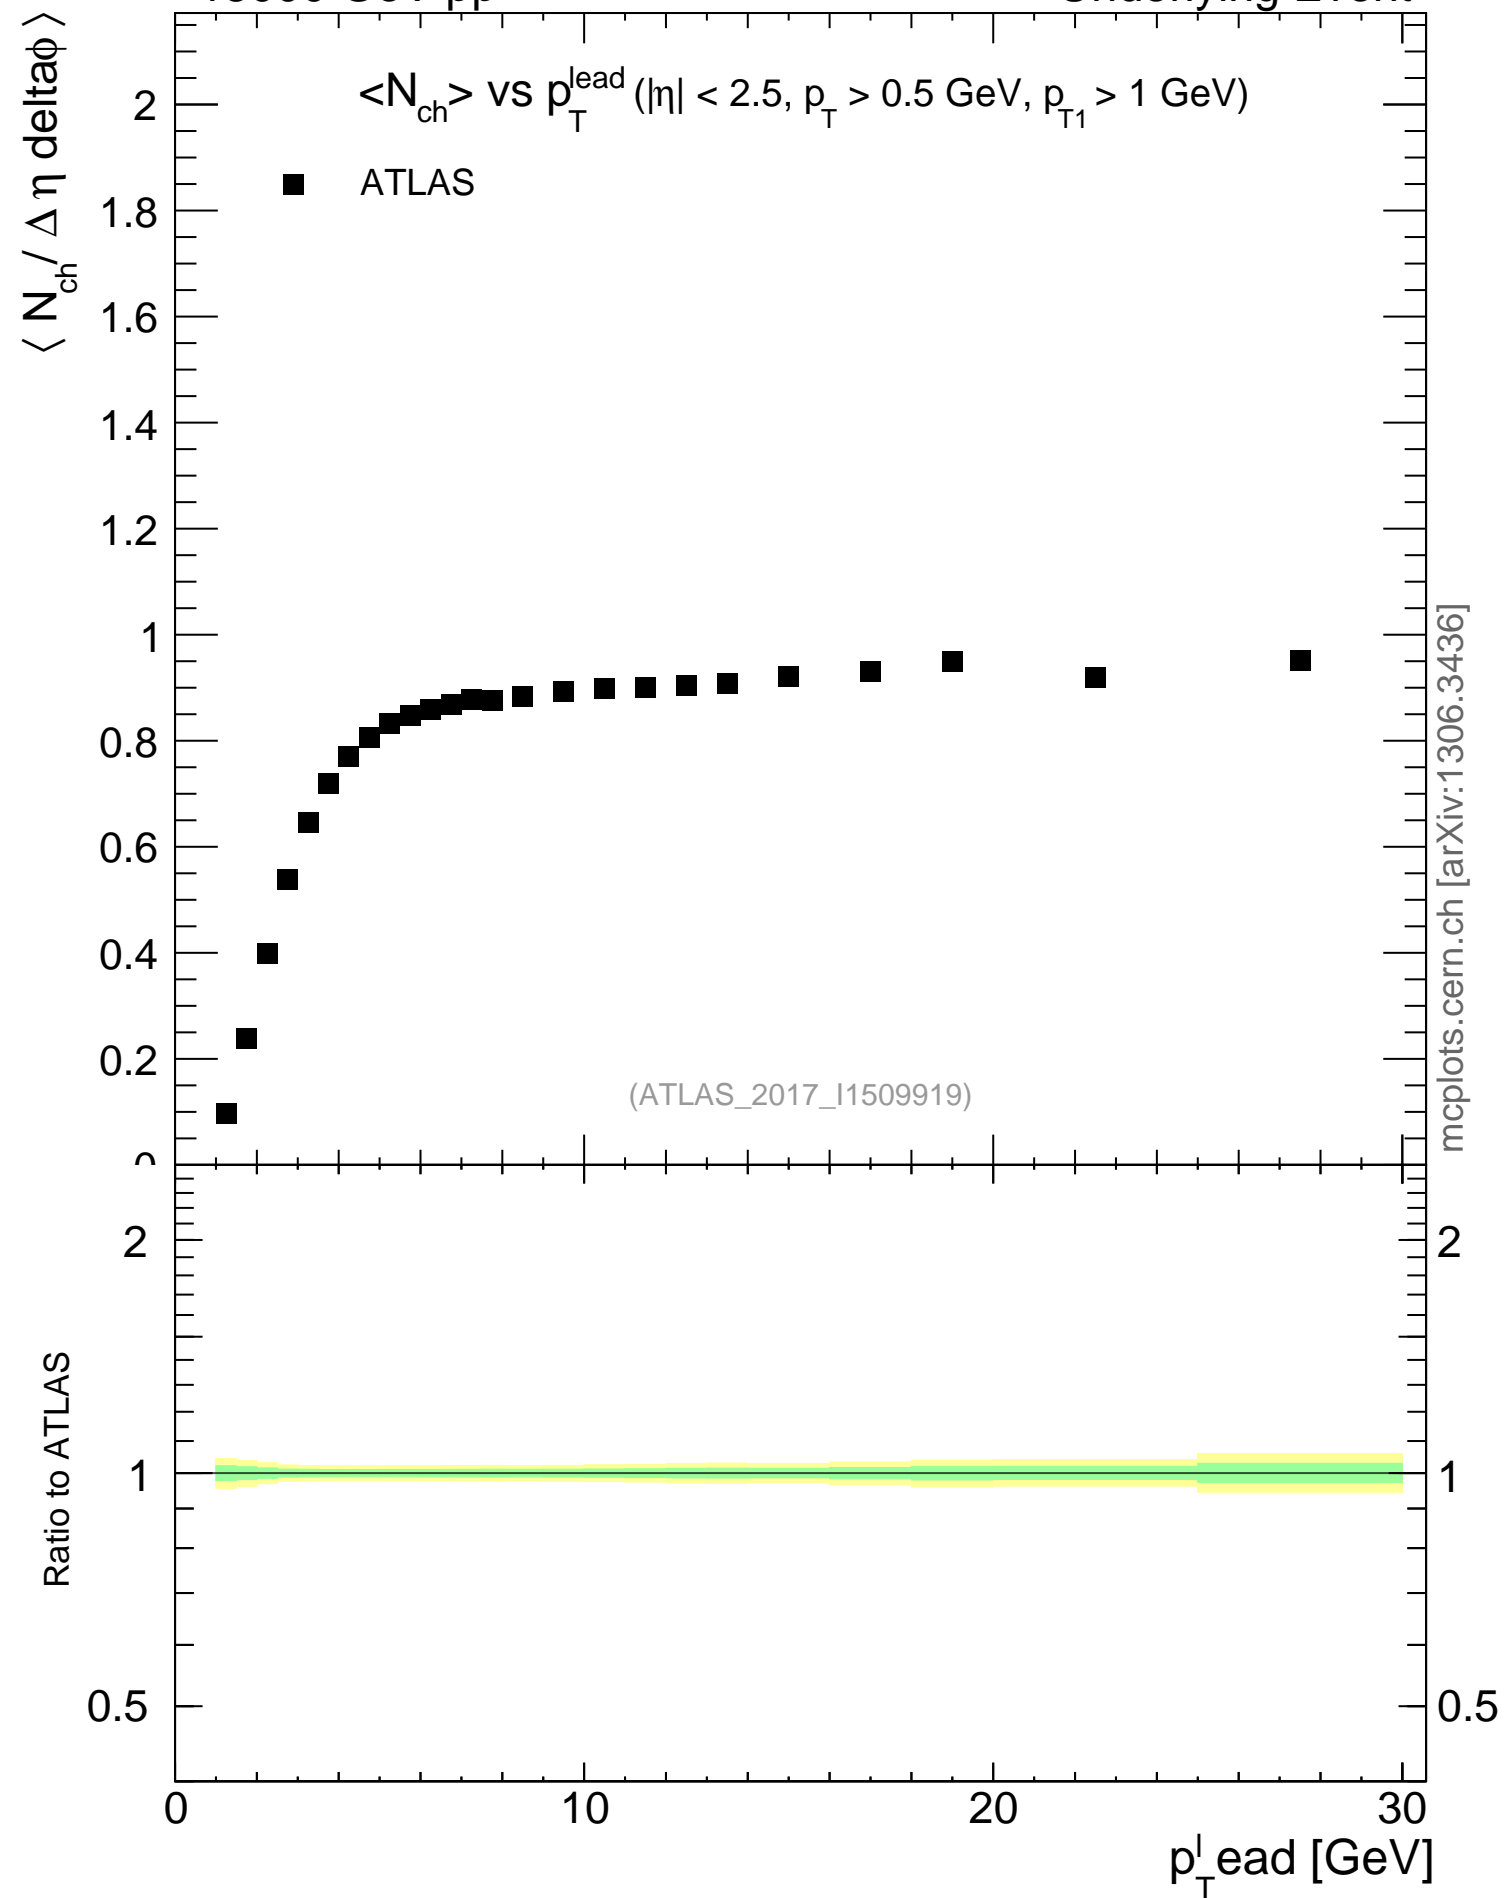

13000 GeV pp

Underlying Event

mcplots.cern.ch [arXiv:1306.3436]