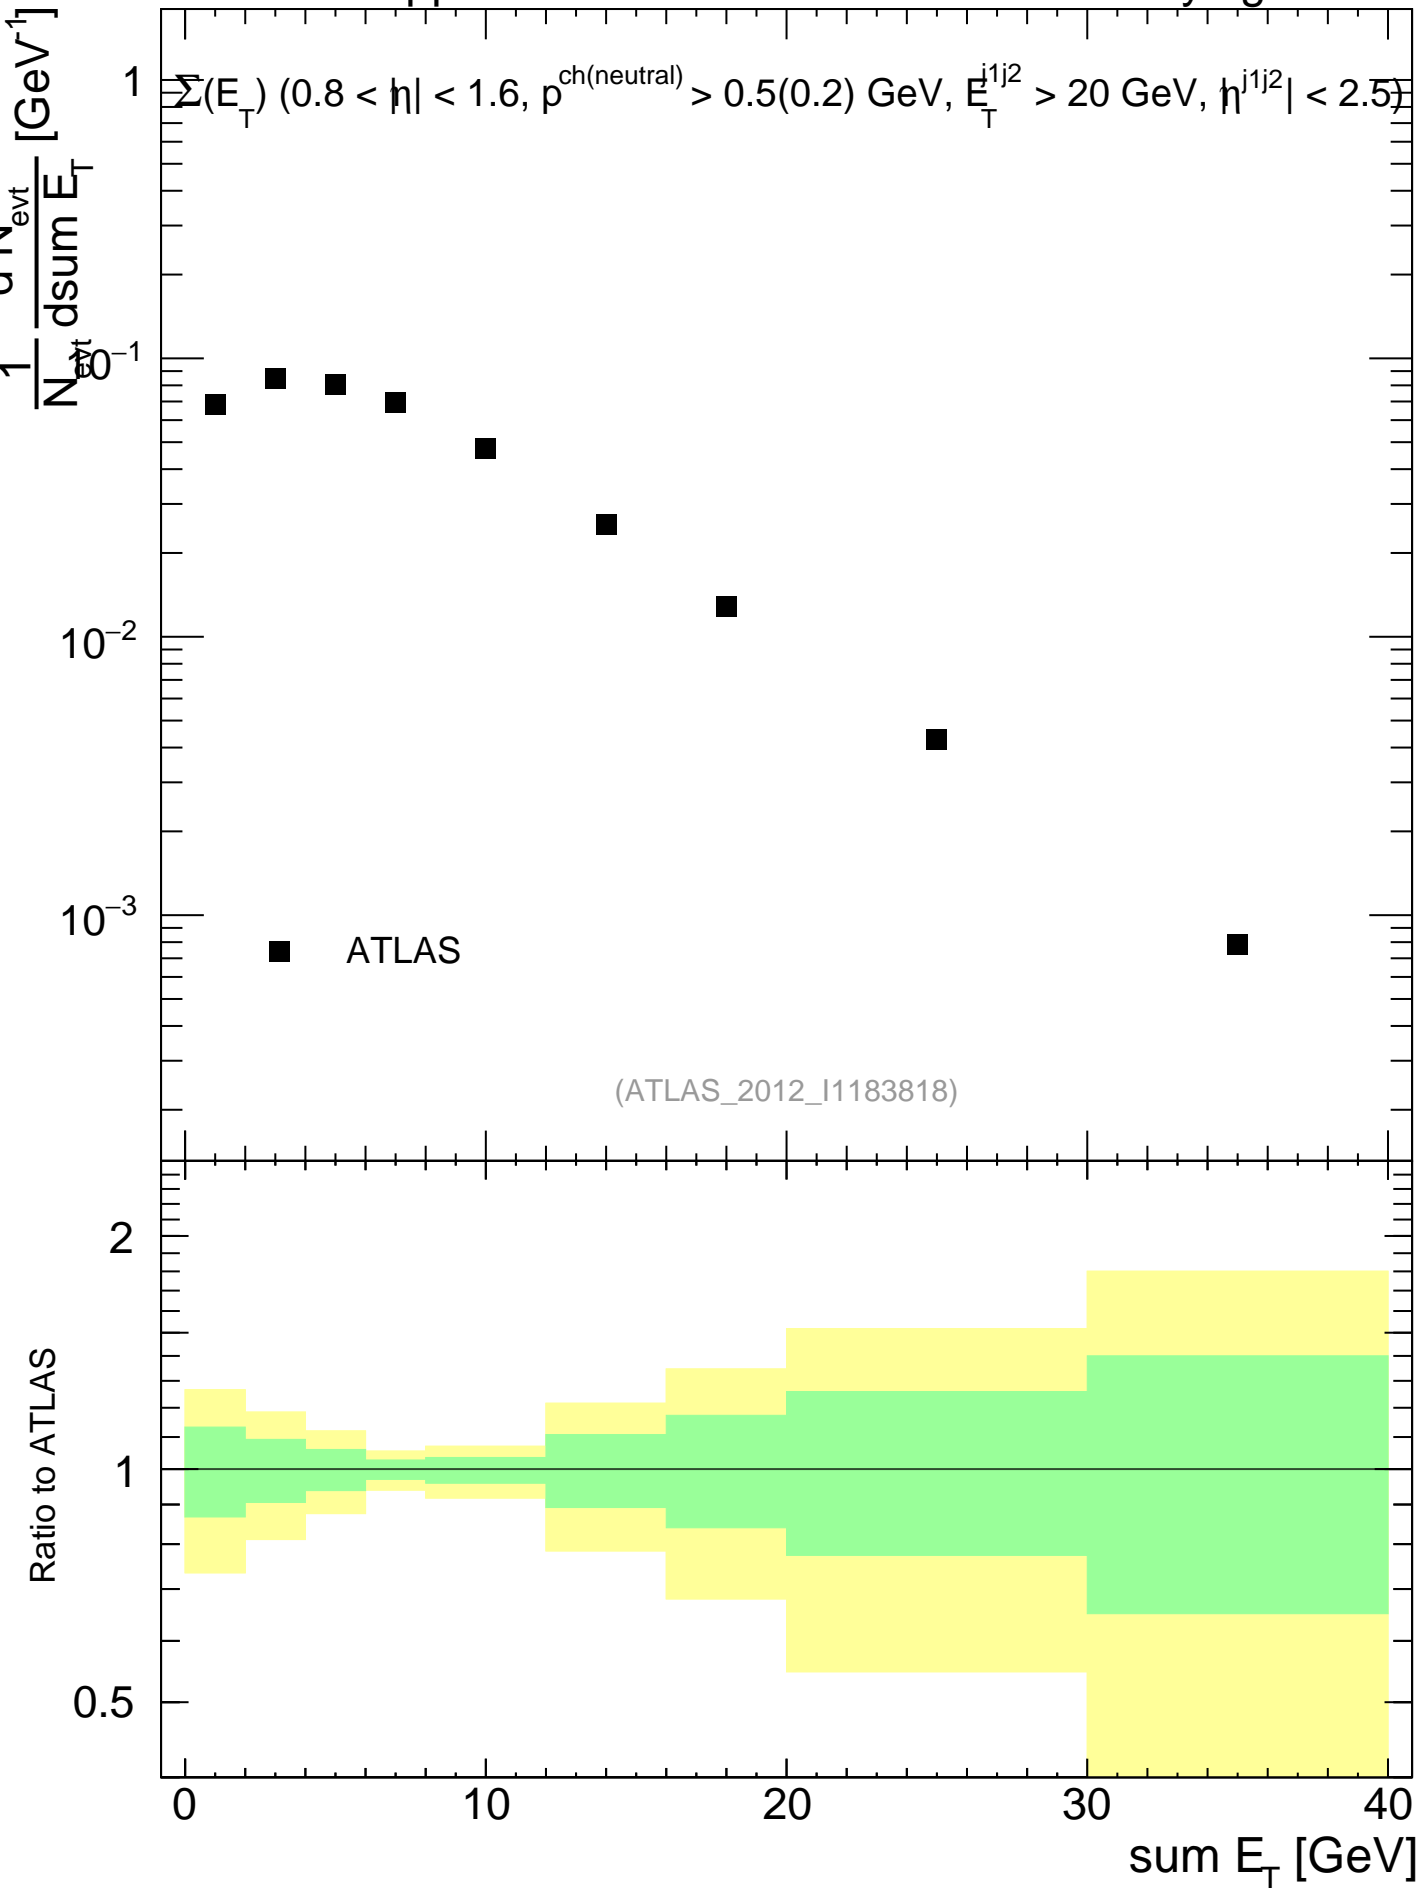

7000 GeV pp

Underlying Event

mcplots.cern.ch [arXiv:1306.3436]