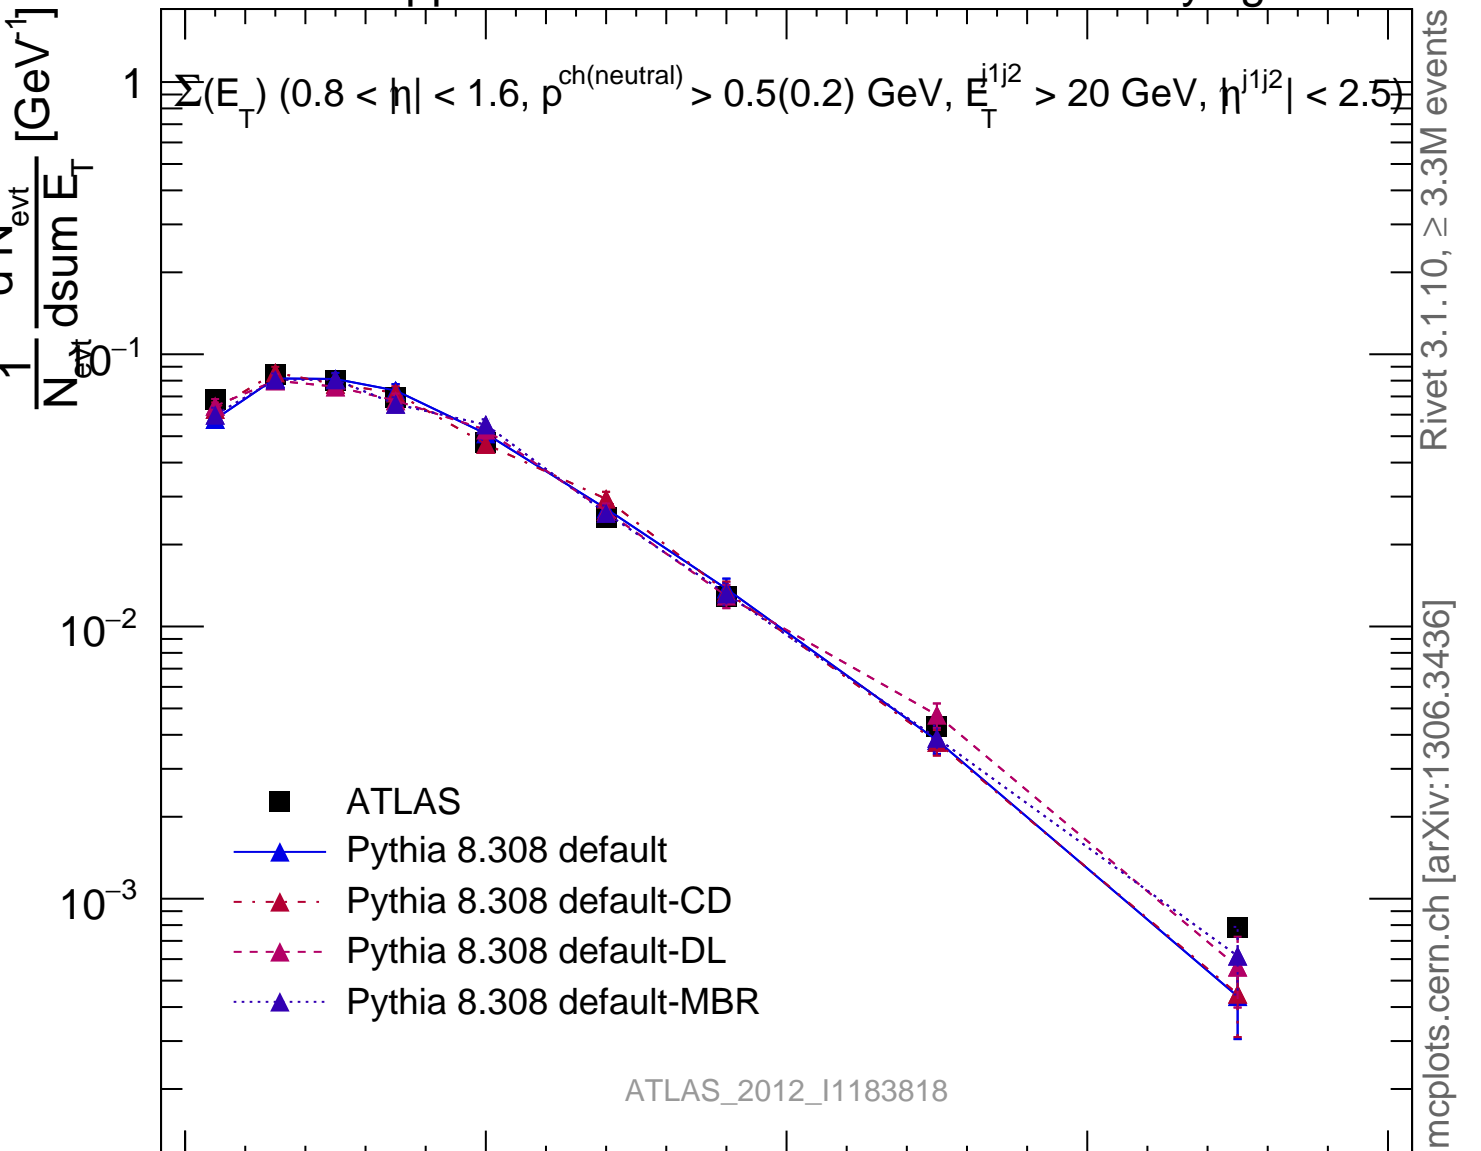

7000 GeV pp

Underlying Event

Rivet 3.1.10, ≥ 3.3M events
mcplots.cern.ch [arXiv:1306.3436]