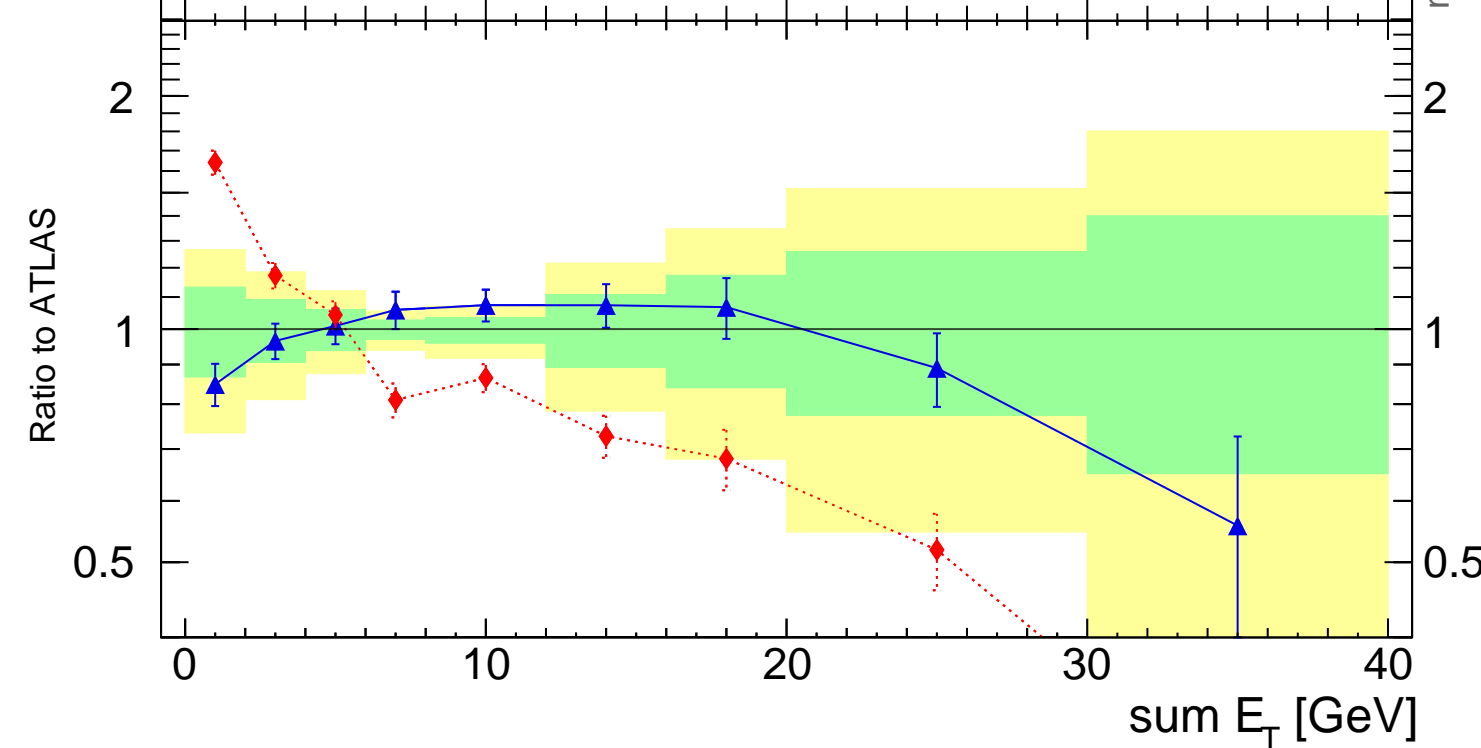

7000 GeV pp

Underlying Event

Rivet 3.1.10, $\geq 3.5\text{M}$ events
mcplots.cern.ch [arXiv:1306.3436]