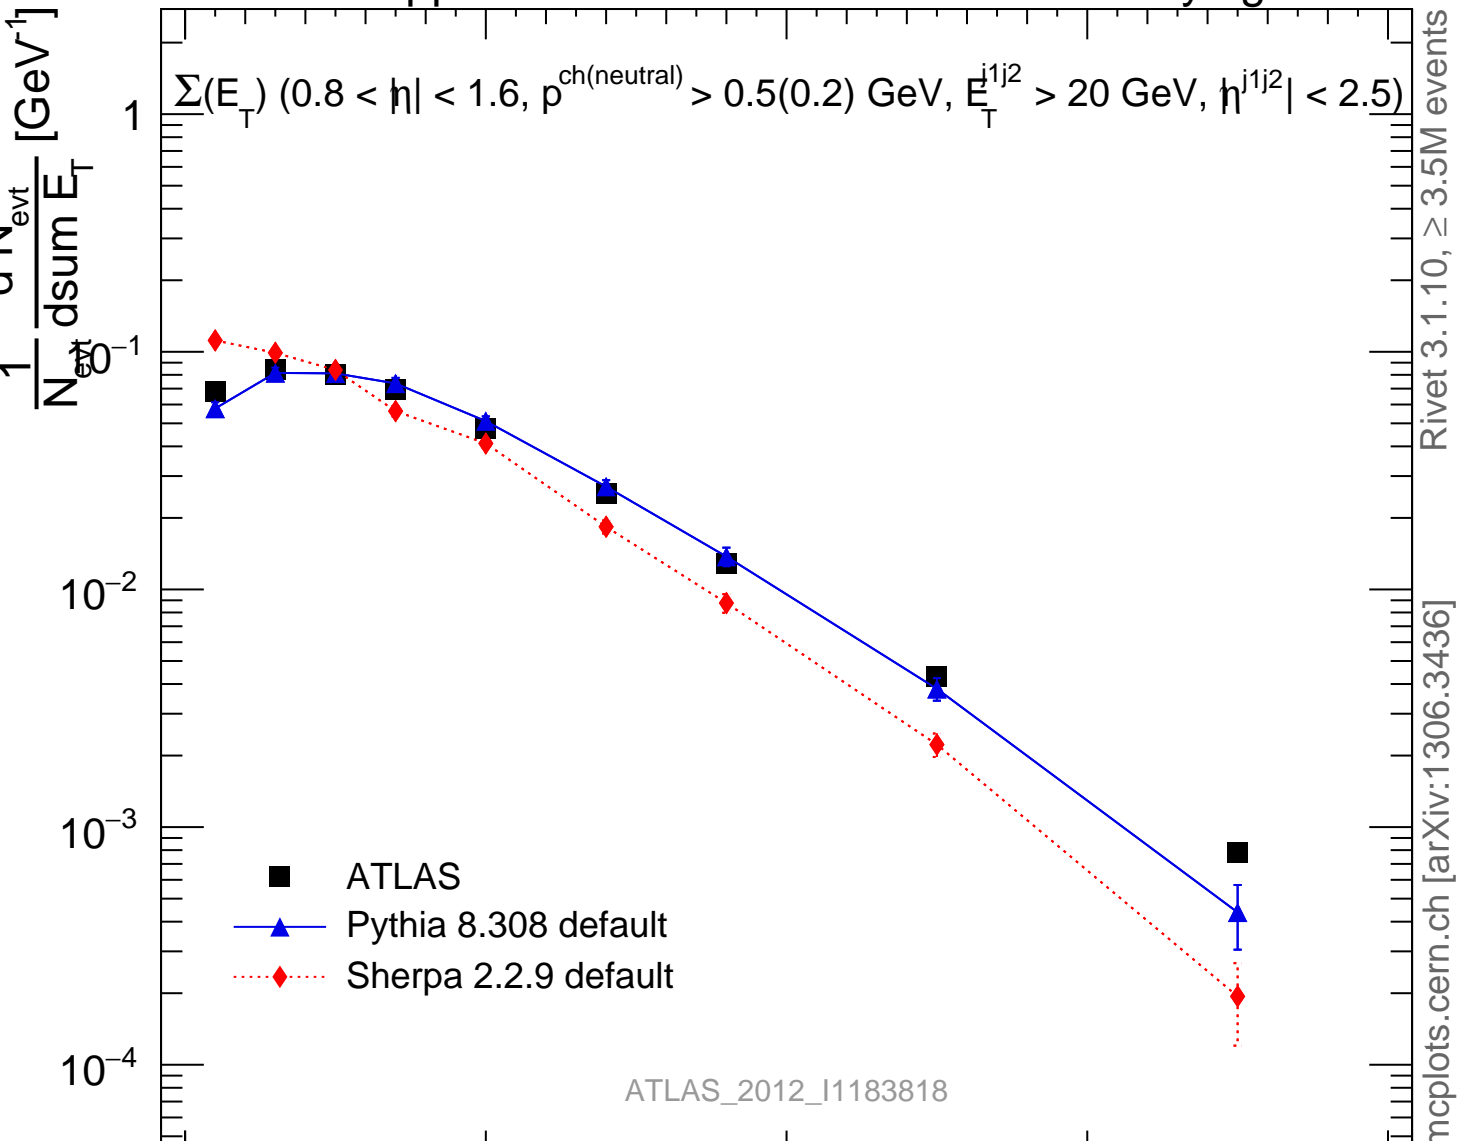

7000 GeV pp

Underlying Event

Rivet 3.1.10, $\geq 3.5\text{M}$ events
mcplots.cern.ch [arXiv:1306.3436]