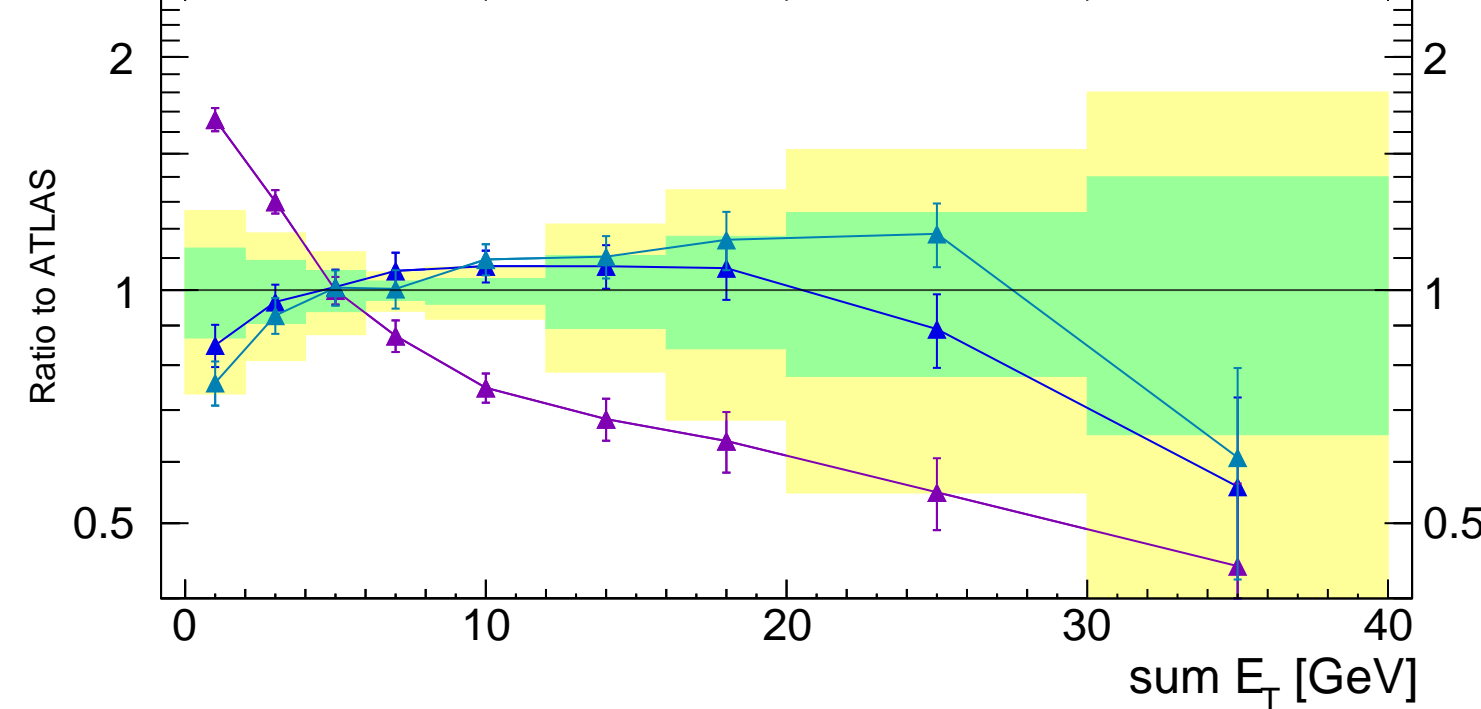

7000 GeV pp

Underlying Event

Rivet 3.1.10,  $\geq 3.4\text{M}$  events  
mcplots.cern.ch [arXiv:1306.3436]