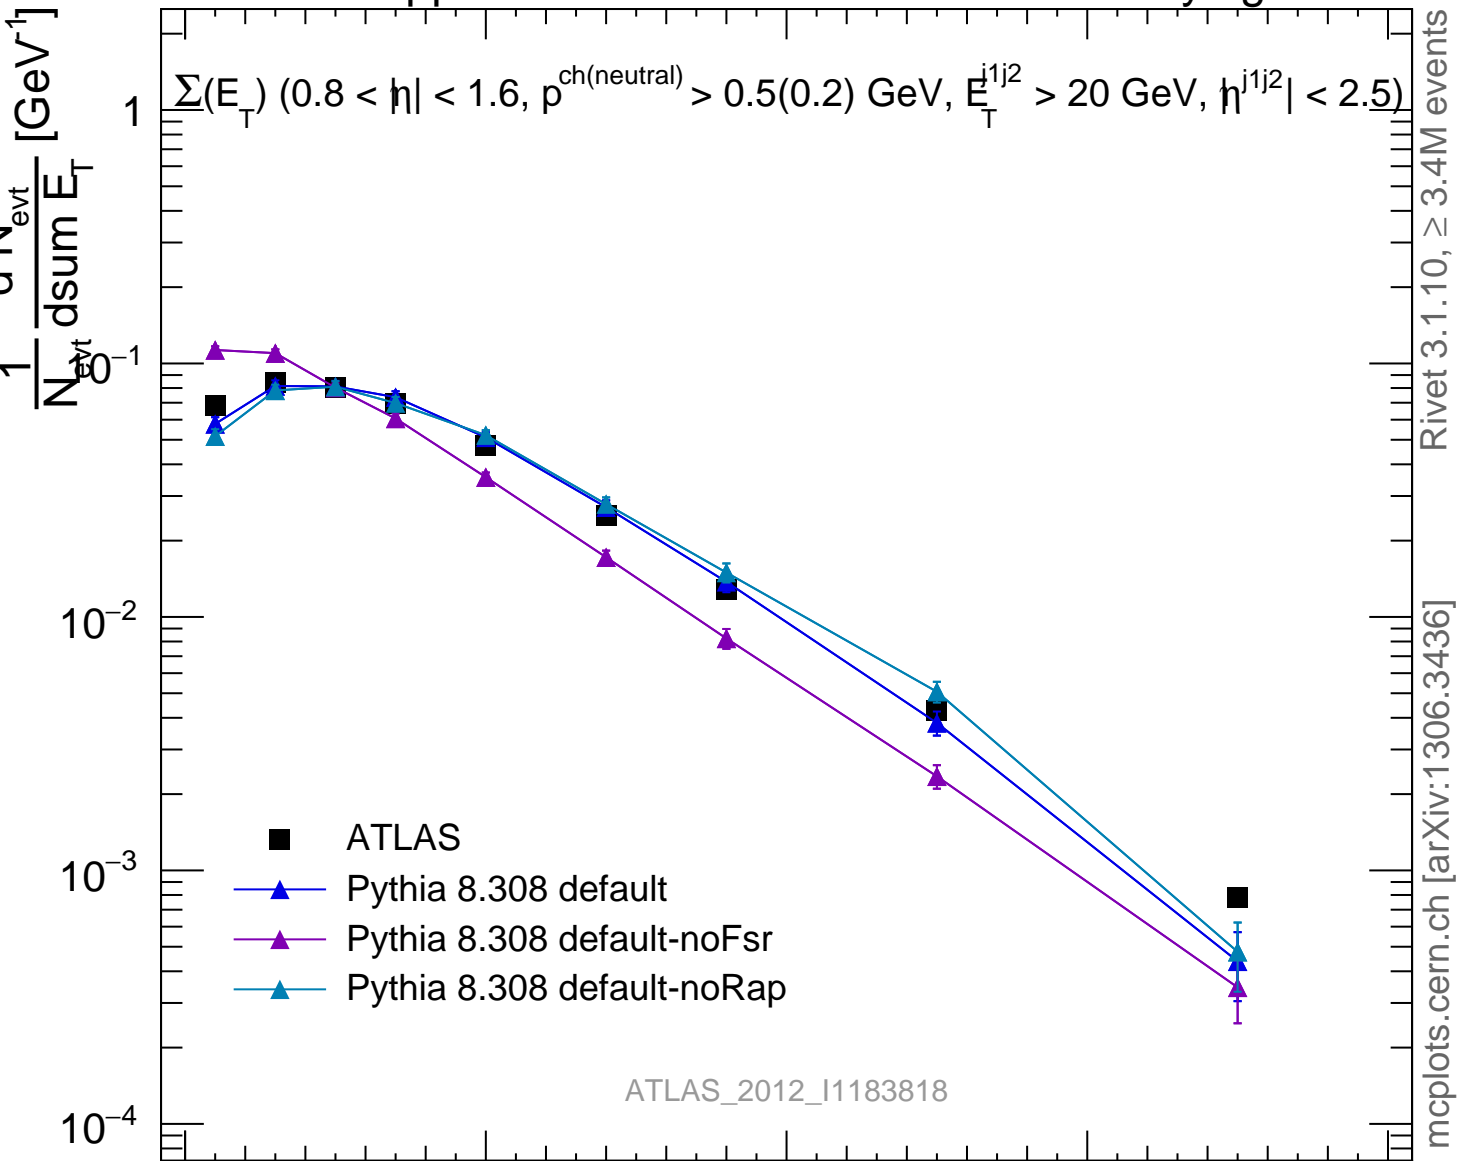

7000 GeV pp

Underlying Event

Rivet 3.1.10,  $\geq 3.4\text{M}$  events  
mcplots.cern.ch [arXiv:1306.3436]