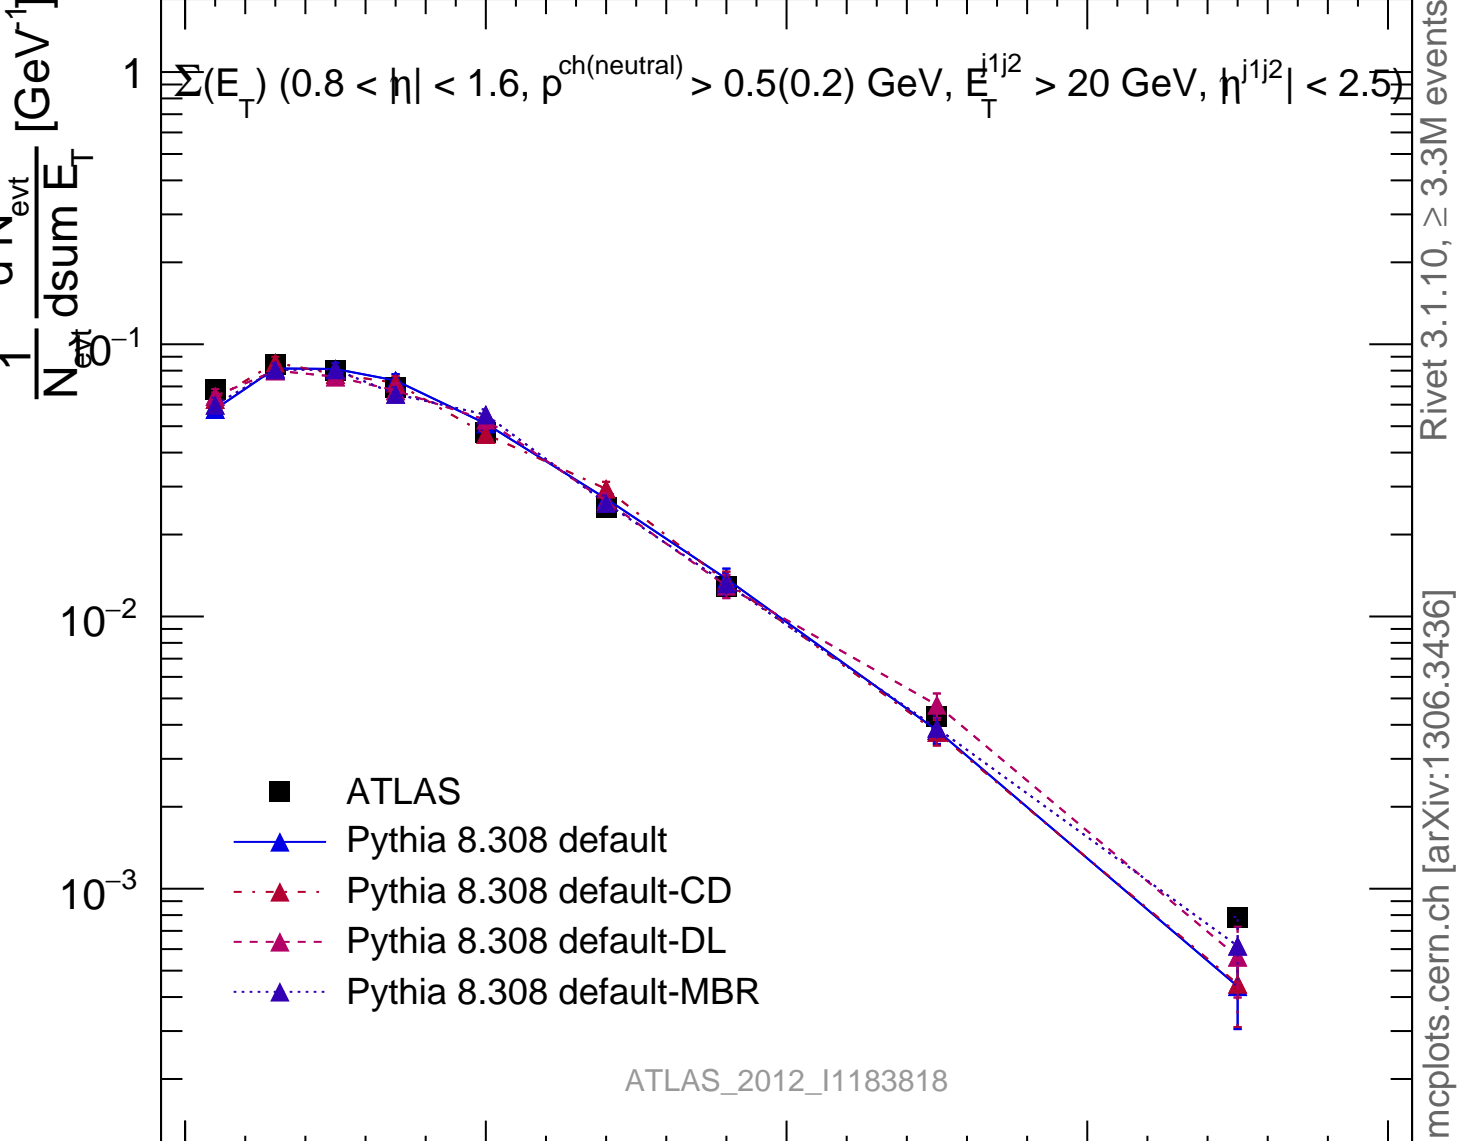

7000 GeV pp

Underlying Event

Rivet 3.1.10, $\geq 3.3\text{M}$ events
mcplots.cern.ch [arXiv:1306.3436]