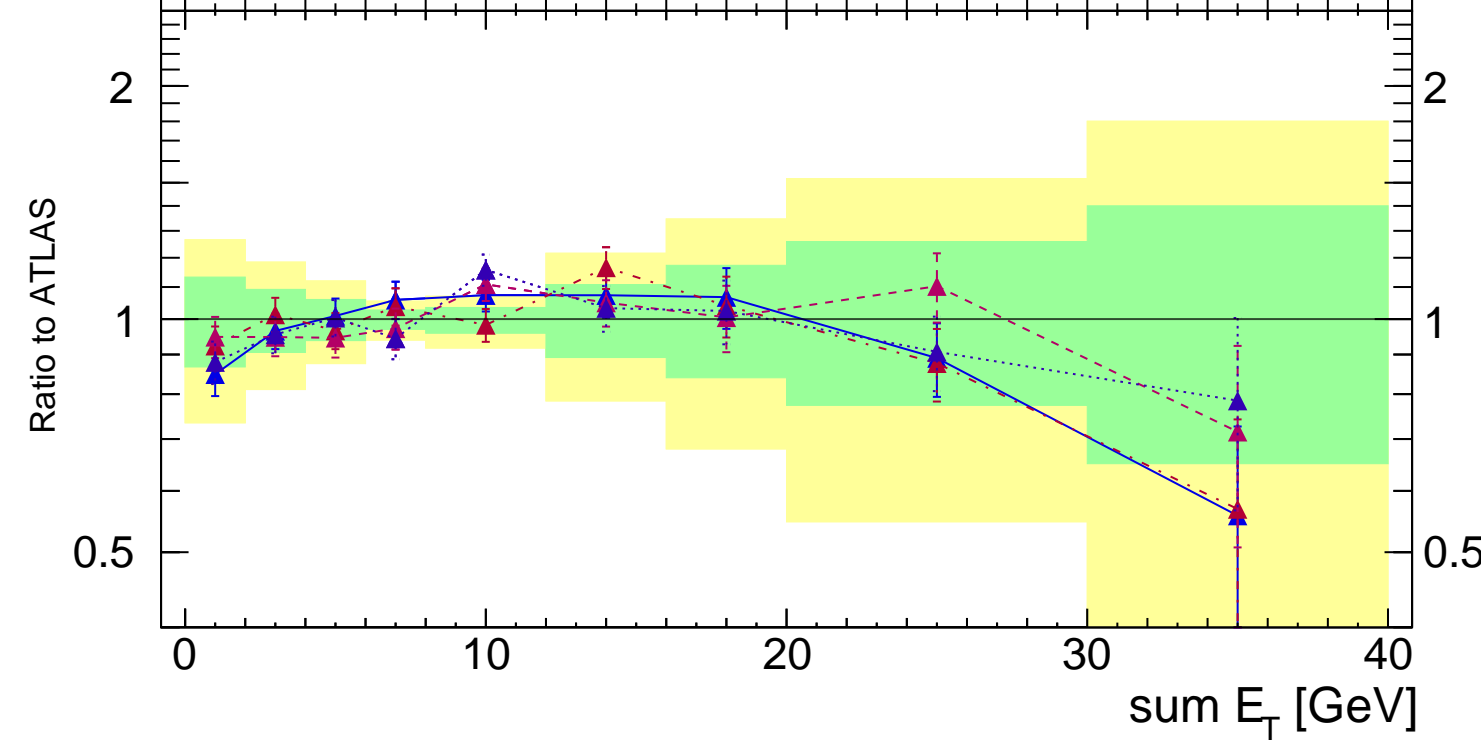

7000 GeV pp

Underlying Event

Rivet 3.1.10, $\geq 3.3\text{M}$ events
mcplots.cern.ch [arXiv:1306.3436]