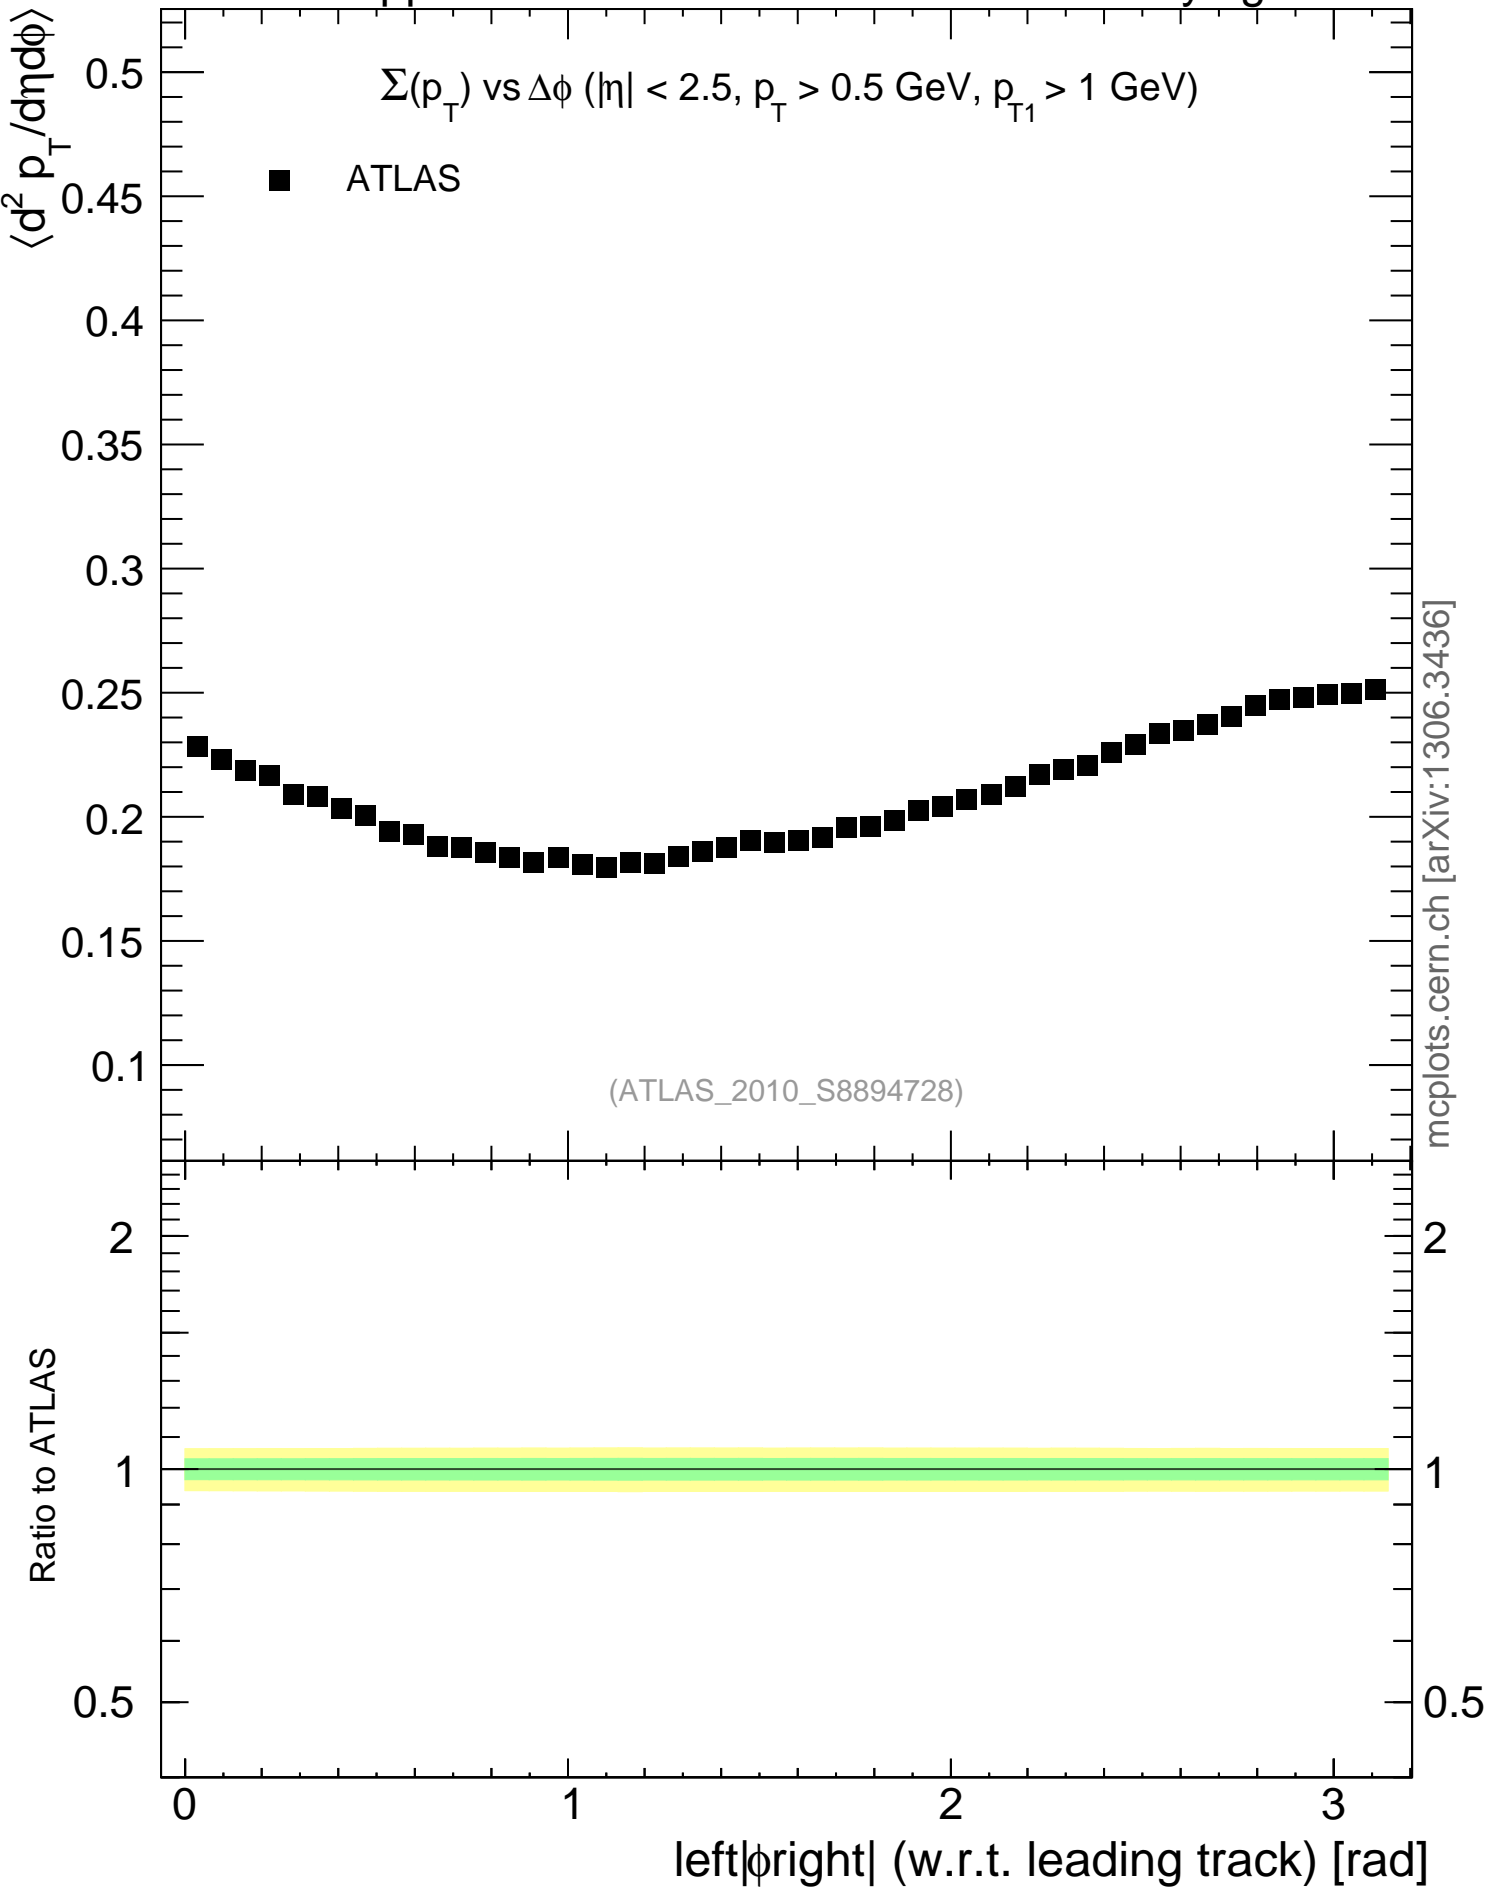

900 GeV pp

Underlying Event

mcplots.cern.ch [arXiv:1306.3436]