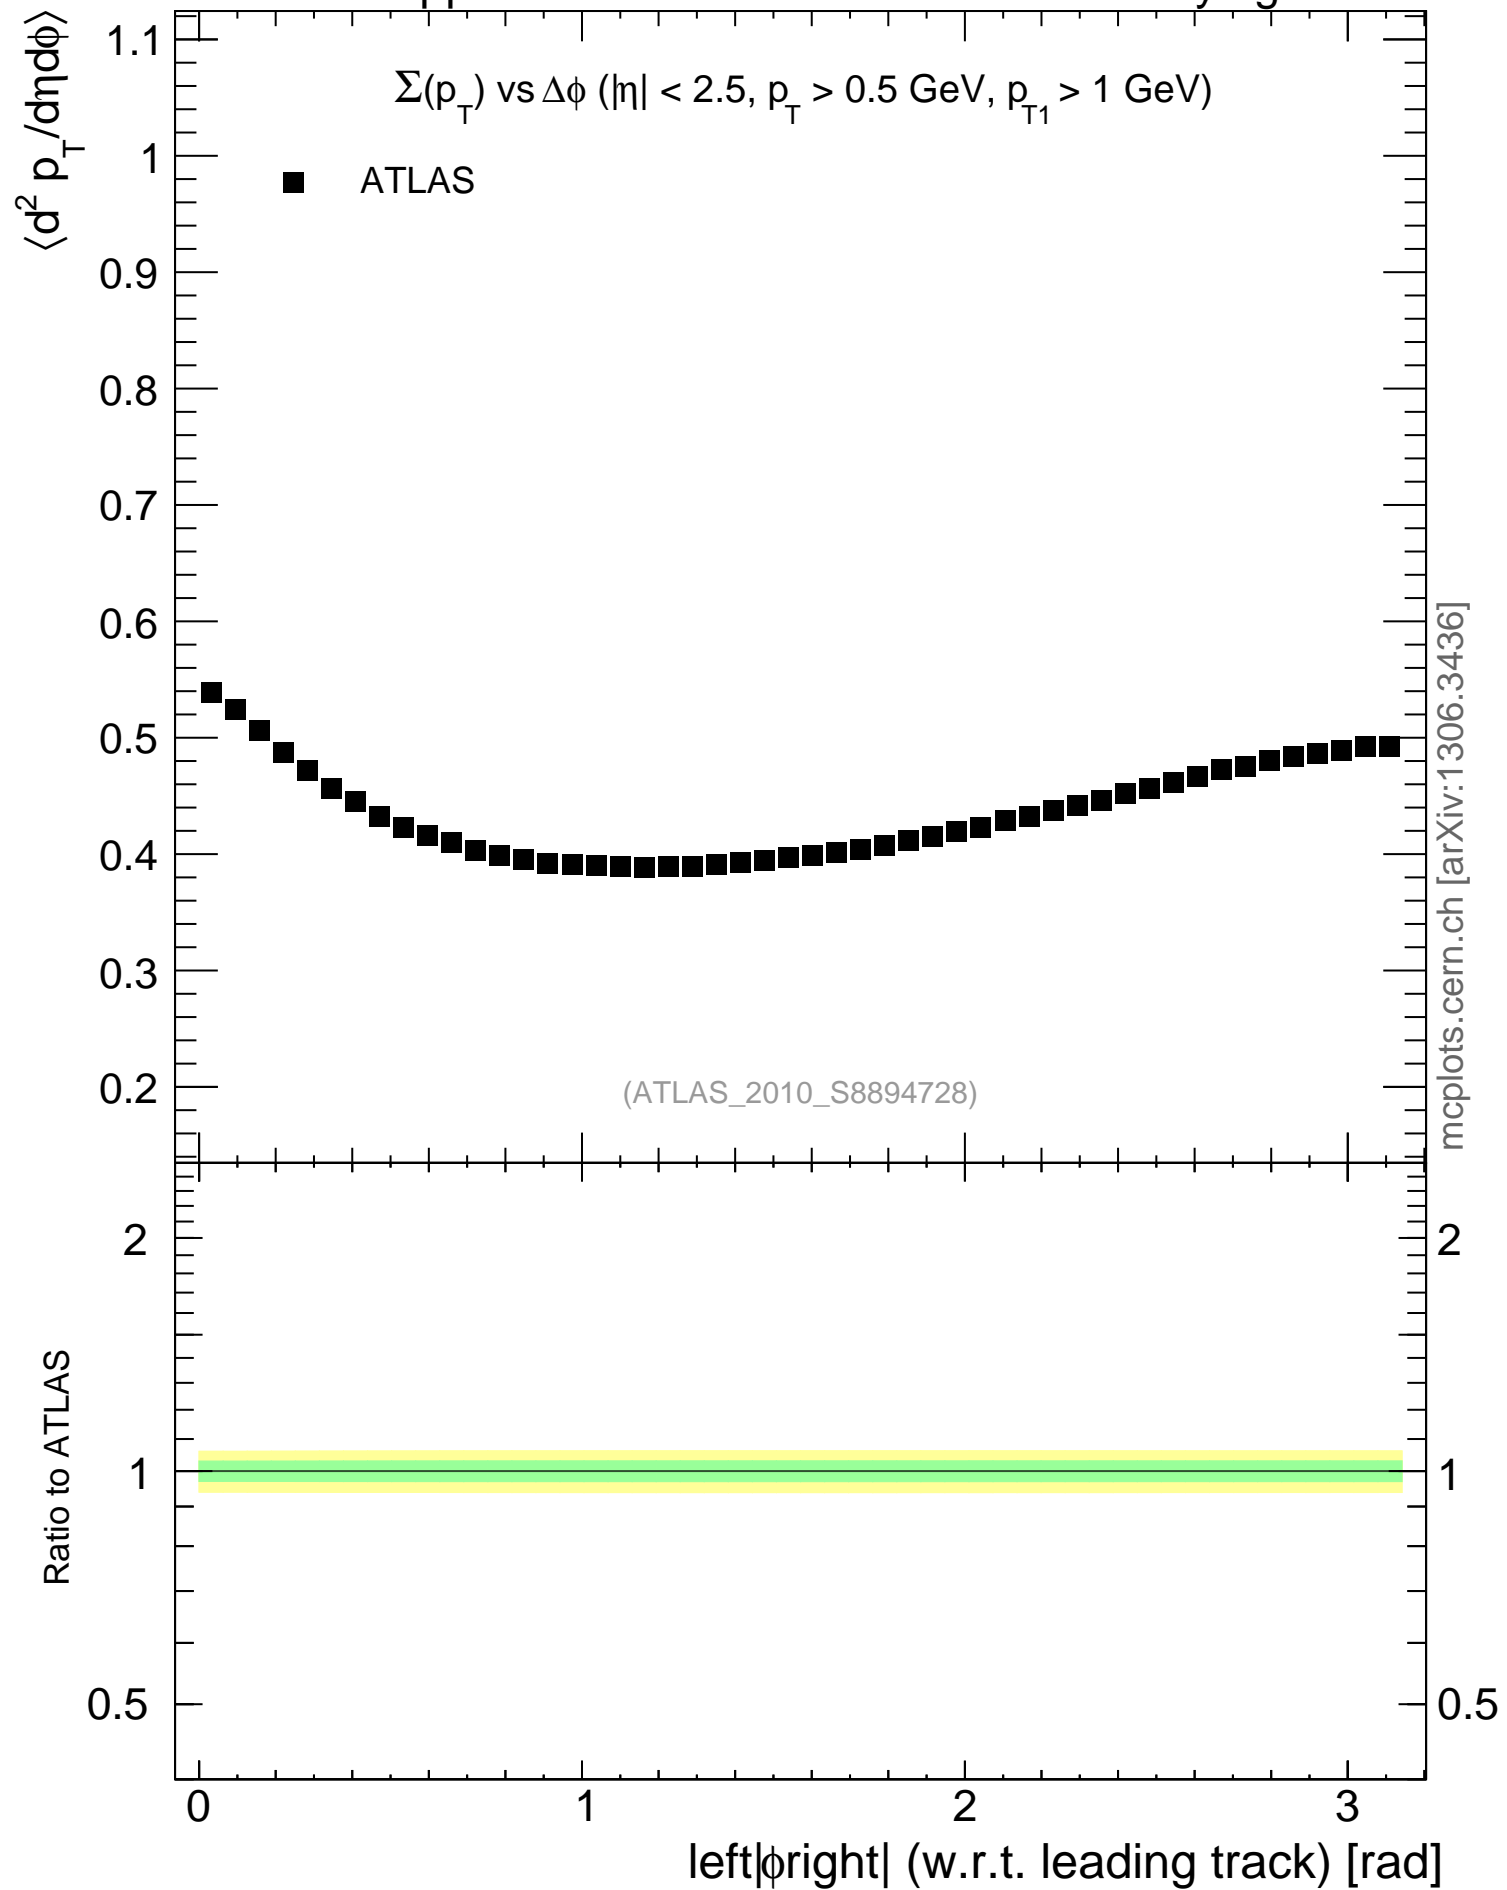

7000 GeV pp

Underlying Event

mcplots.cern.ch [arXiv:1306.3436]