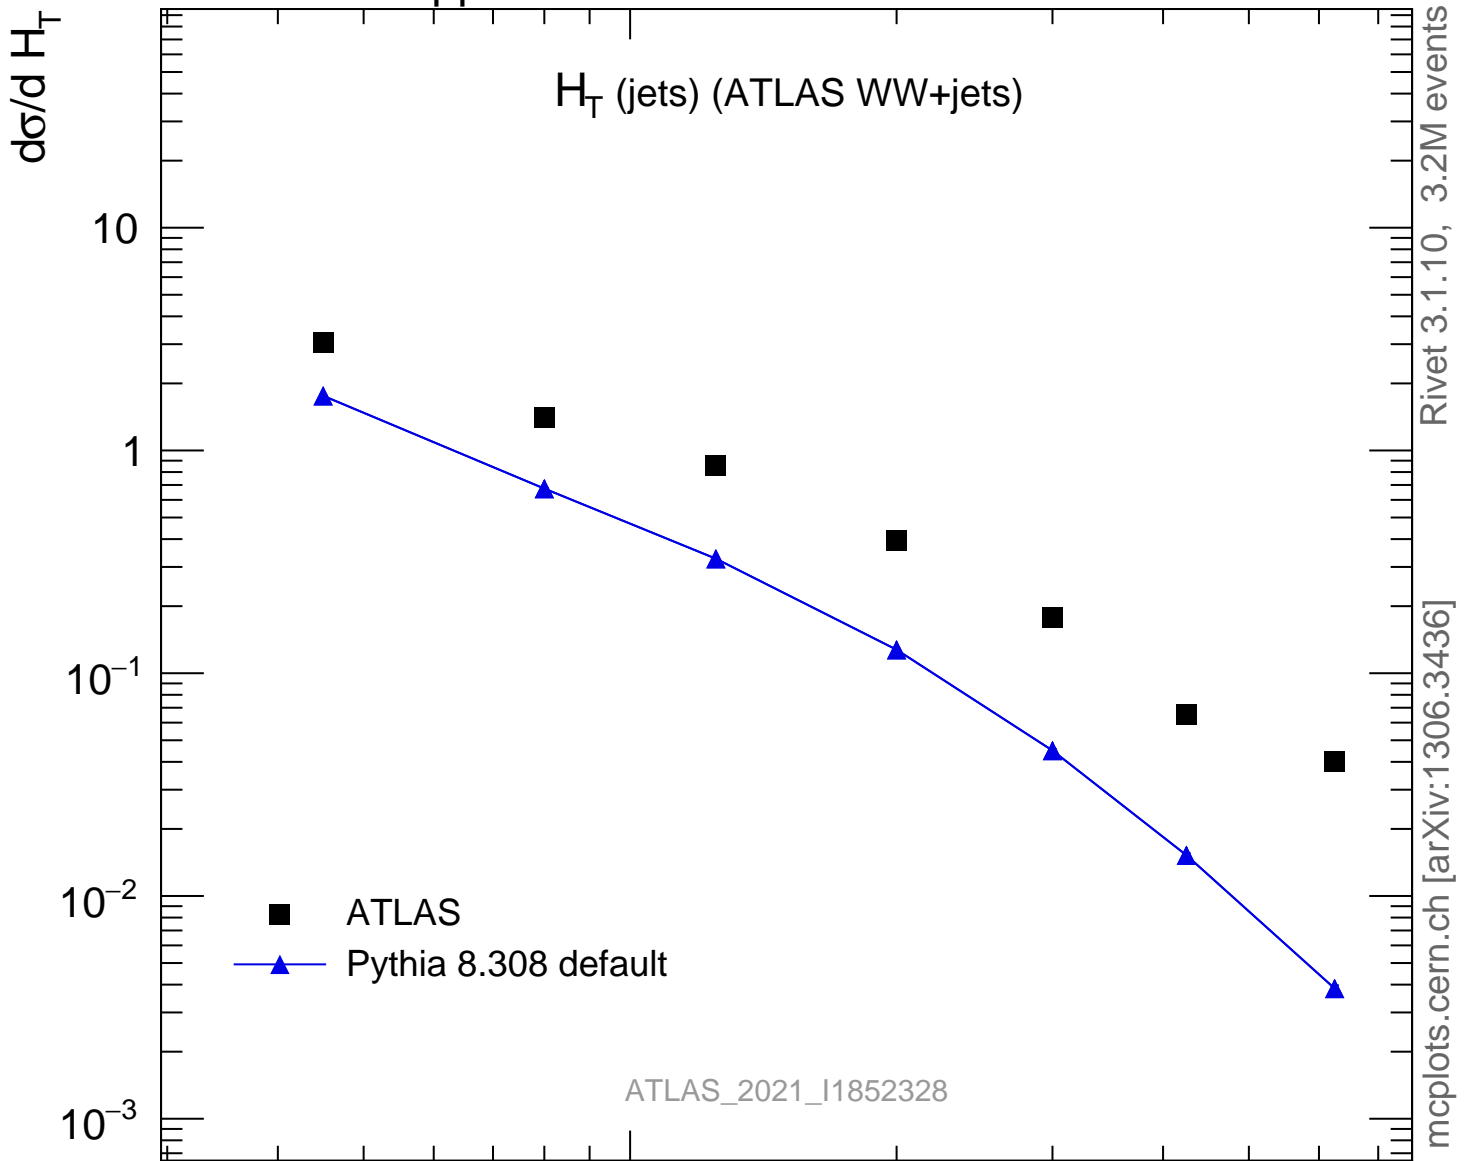

13000 GeV pp

WW

H_T (jets) (ATLAS WW+jets)

ATLAS_2021_I1852328

Rivet 3.1.10, 3.2M events
mcplots.cern.ch [arXiv:1306.3436]