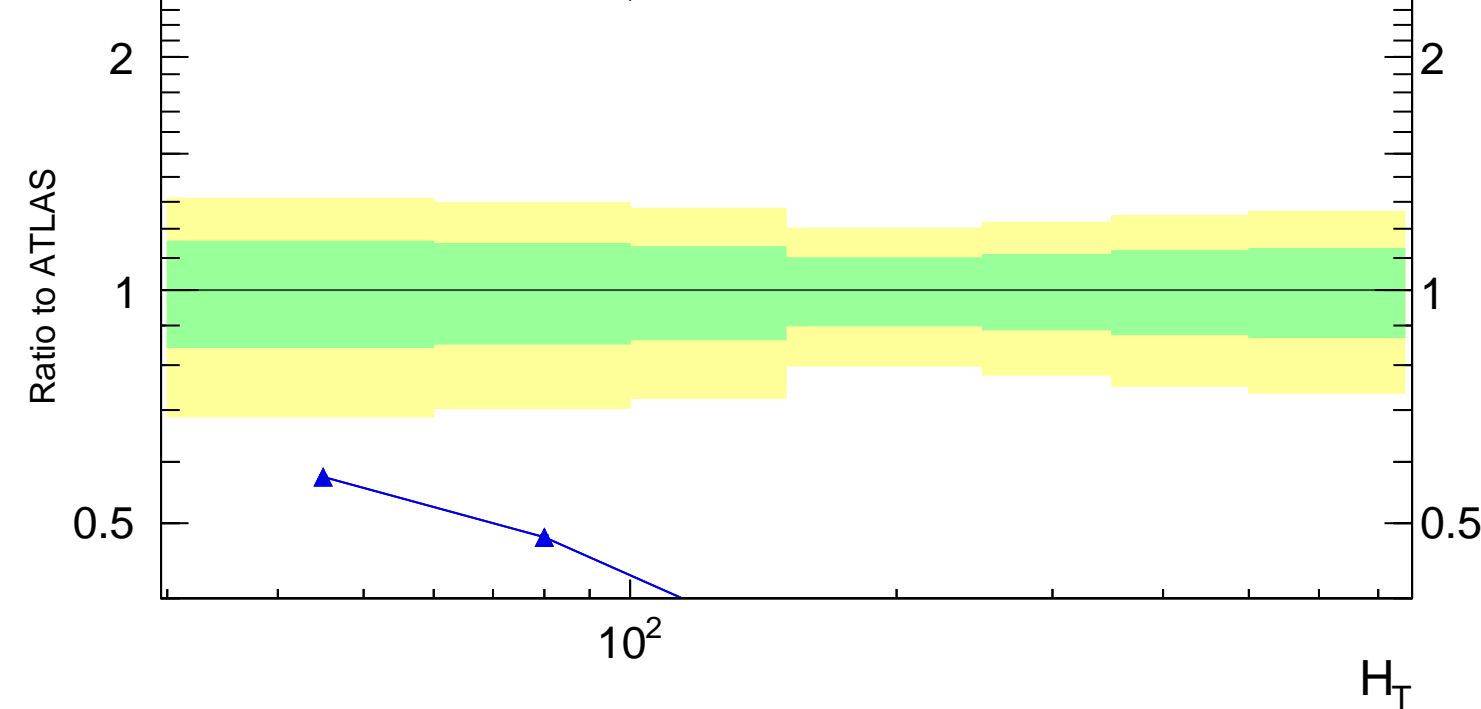

13000 GeV pp

WW

H_T (jets) (ATLAS WW+jets)

ATLAS_2021_I1852328

Rivet 3.1.10, 3.2M events
mcplots.cern.ch [arXiv:1306.3436]