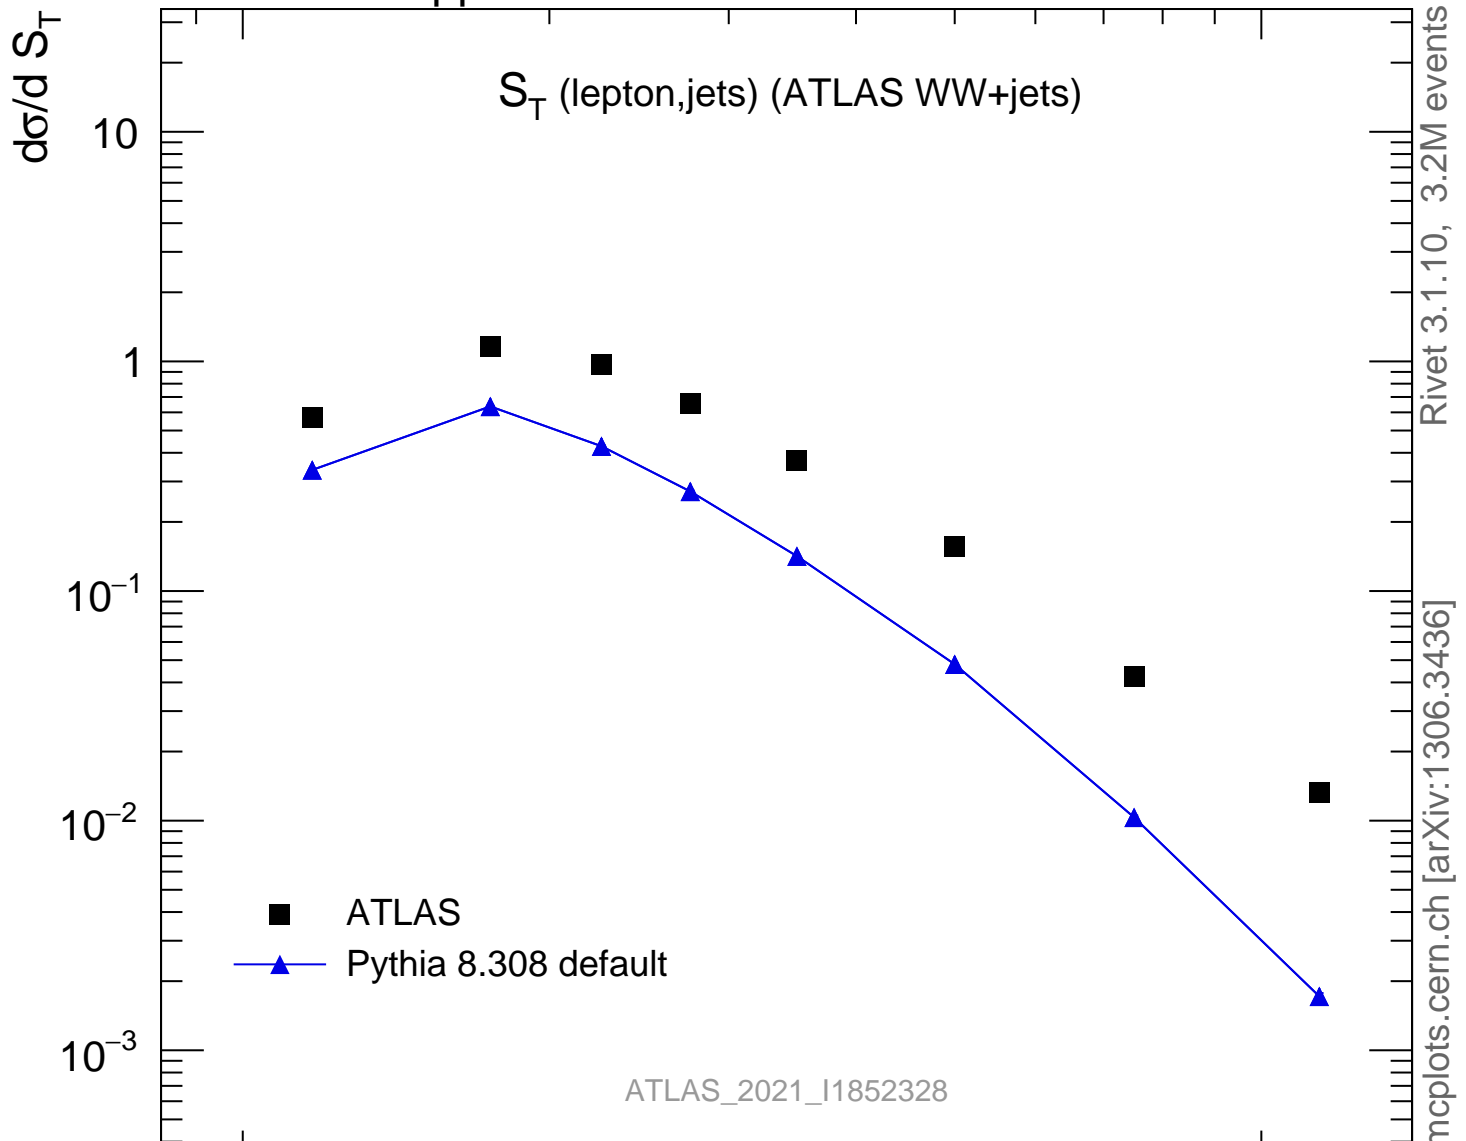

13000 GeV pp

WW

$S_T$  (lepton,jets) (ATLAS WW+jets)

Rivet 3.1.10, 3.2M events  
mcplots.cern.ch [arXiv:1306.3436]

$S_T$