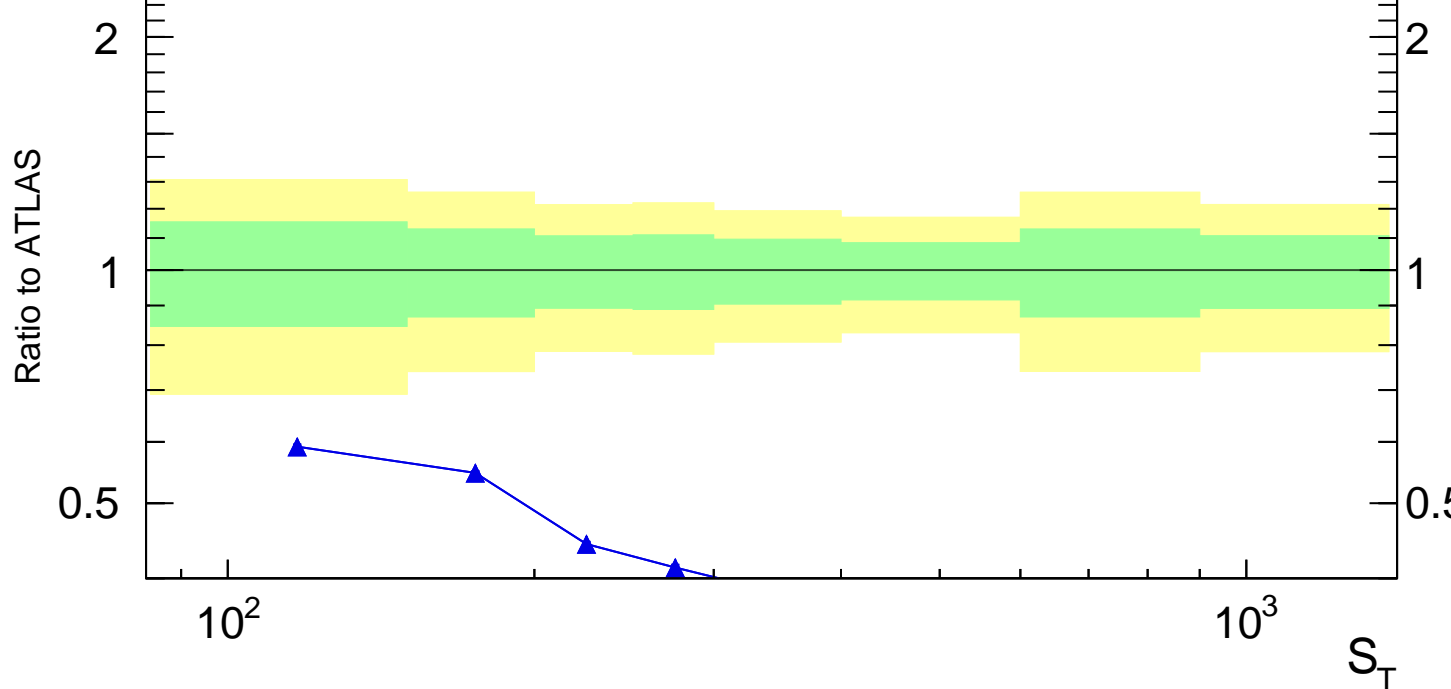

13000 GeV pp

WW

$S_T$  (lepton,jets) (ATLAS WW+jets)

Rivet 3.1.10, 3.2M events  
mcplots.cern.ch [arXiv:1306.3436]

$S_T$