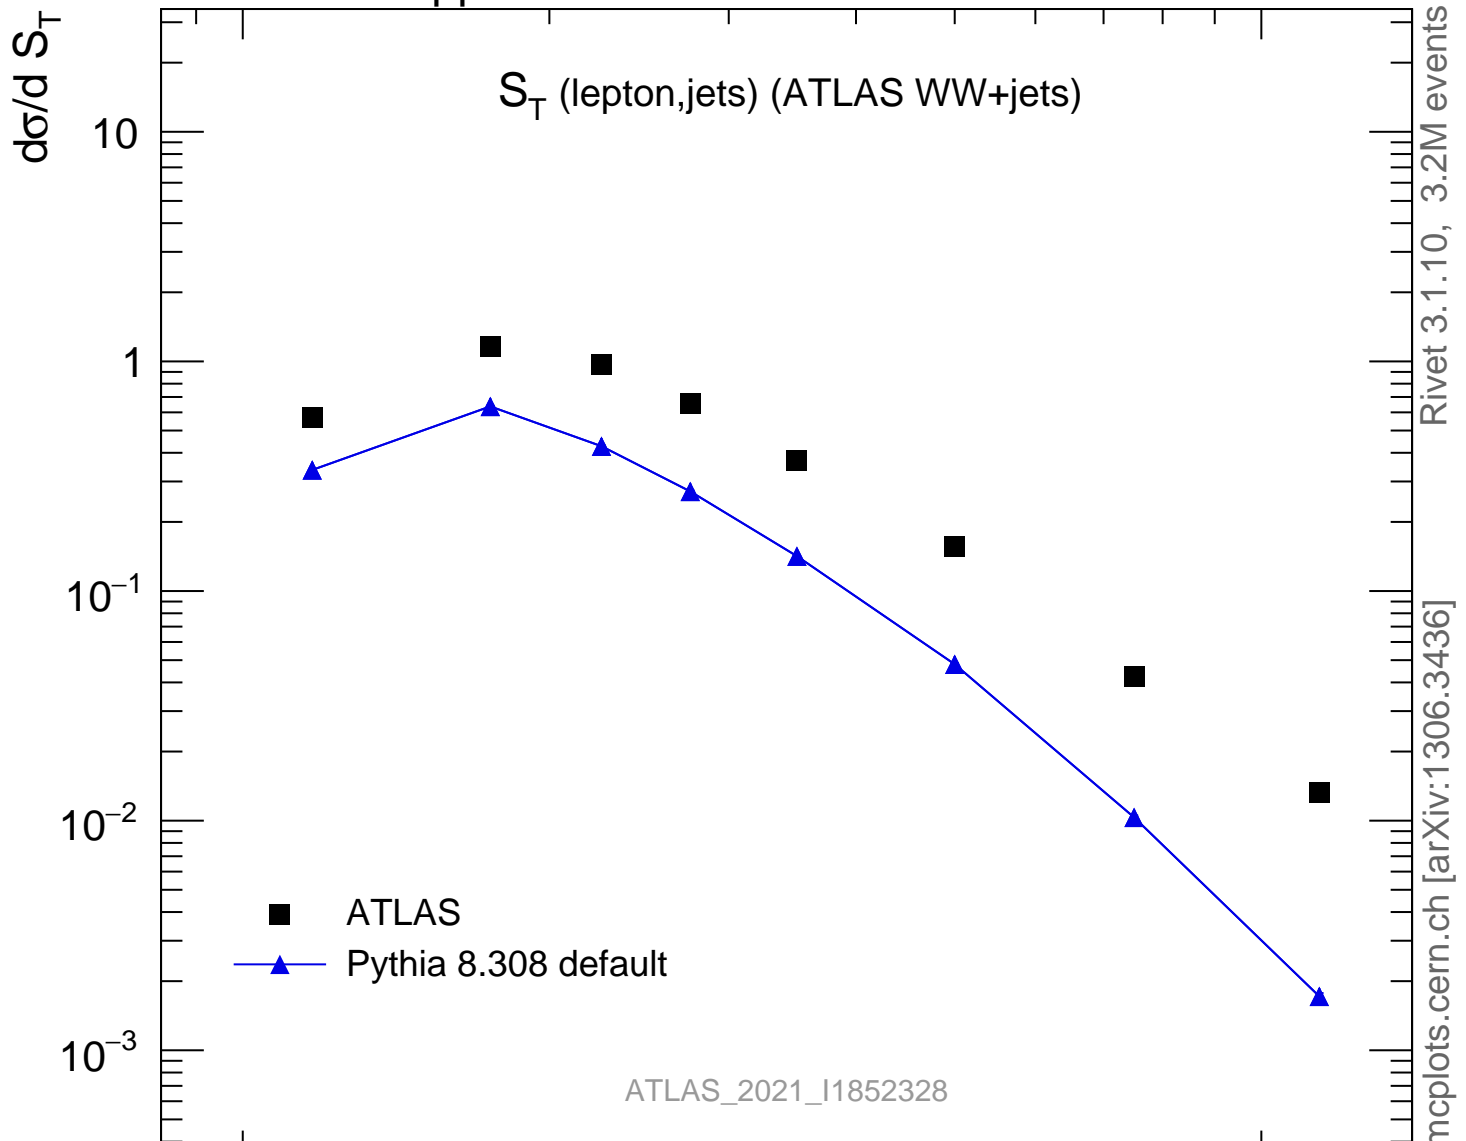

13000 GeV pp

WW

S_T (lepton,jets) (ATLAS WW+jets)

■ ATLAS
▲ Pythia 8.308 default

ATLAS_2021_I1852328

Rivet 3.1.10, 3.2M events
mcplots.cern.ch [arXiv:1306.3436]

Ratio to ATLAS

S_T