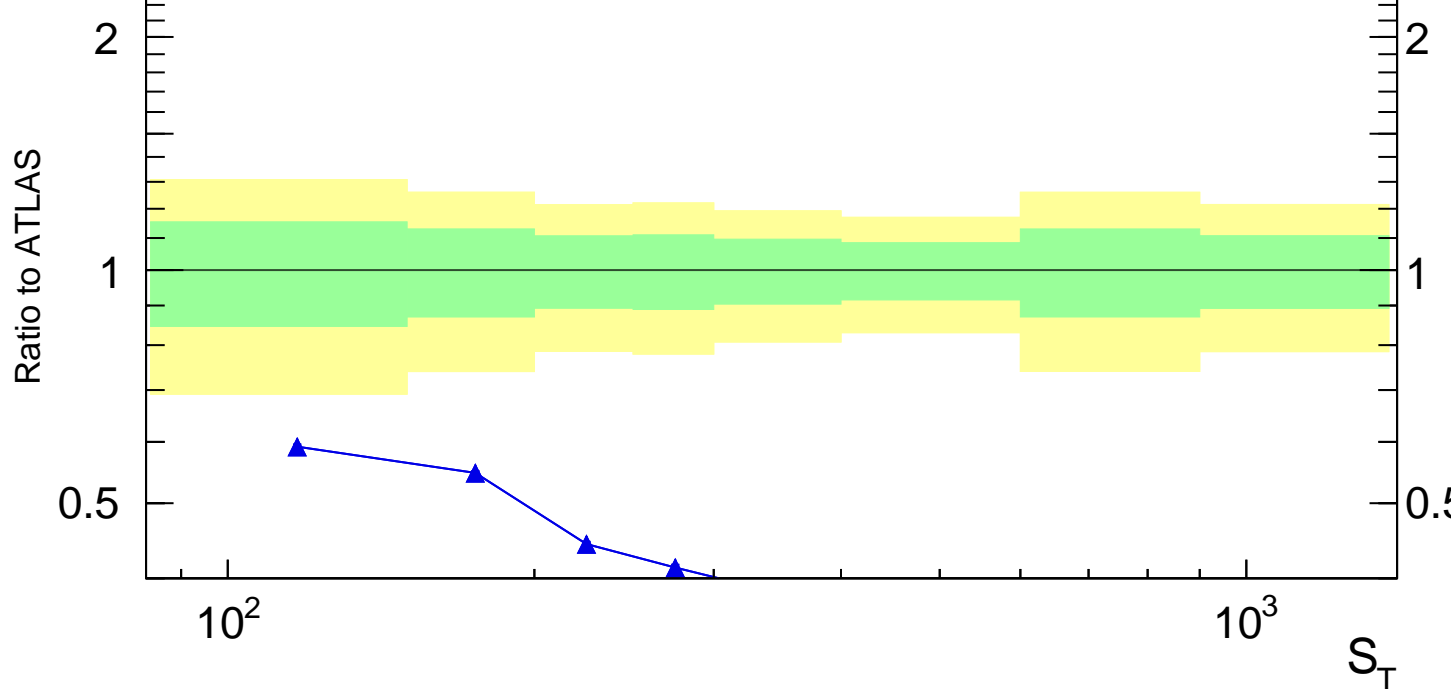

13000 GeV pp

WW

S_T (lepton,jets) (ATLAS WW+jets)

■ ATLAS
▲ Pythia 8.308 default

ATLAS_2021_I1852328

Rivet 3.1.10, 3.2M events
mcplots.cern.ch [arXiv:1306.3436]

Ratio to ATLAS

S_T