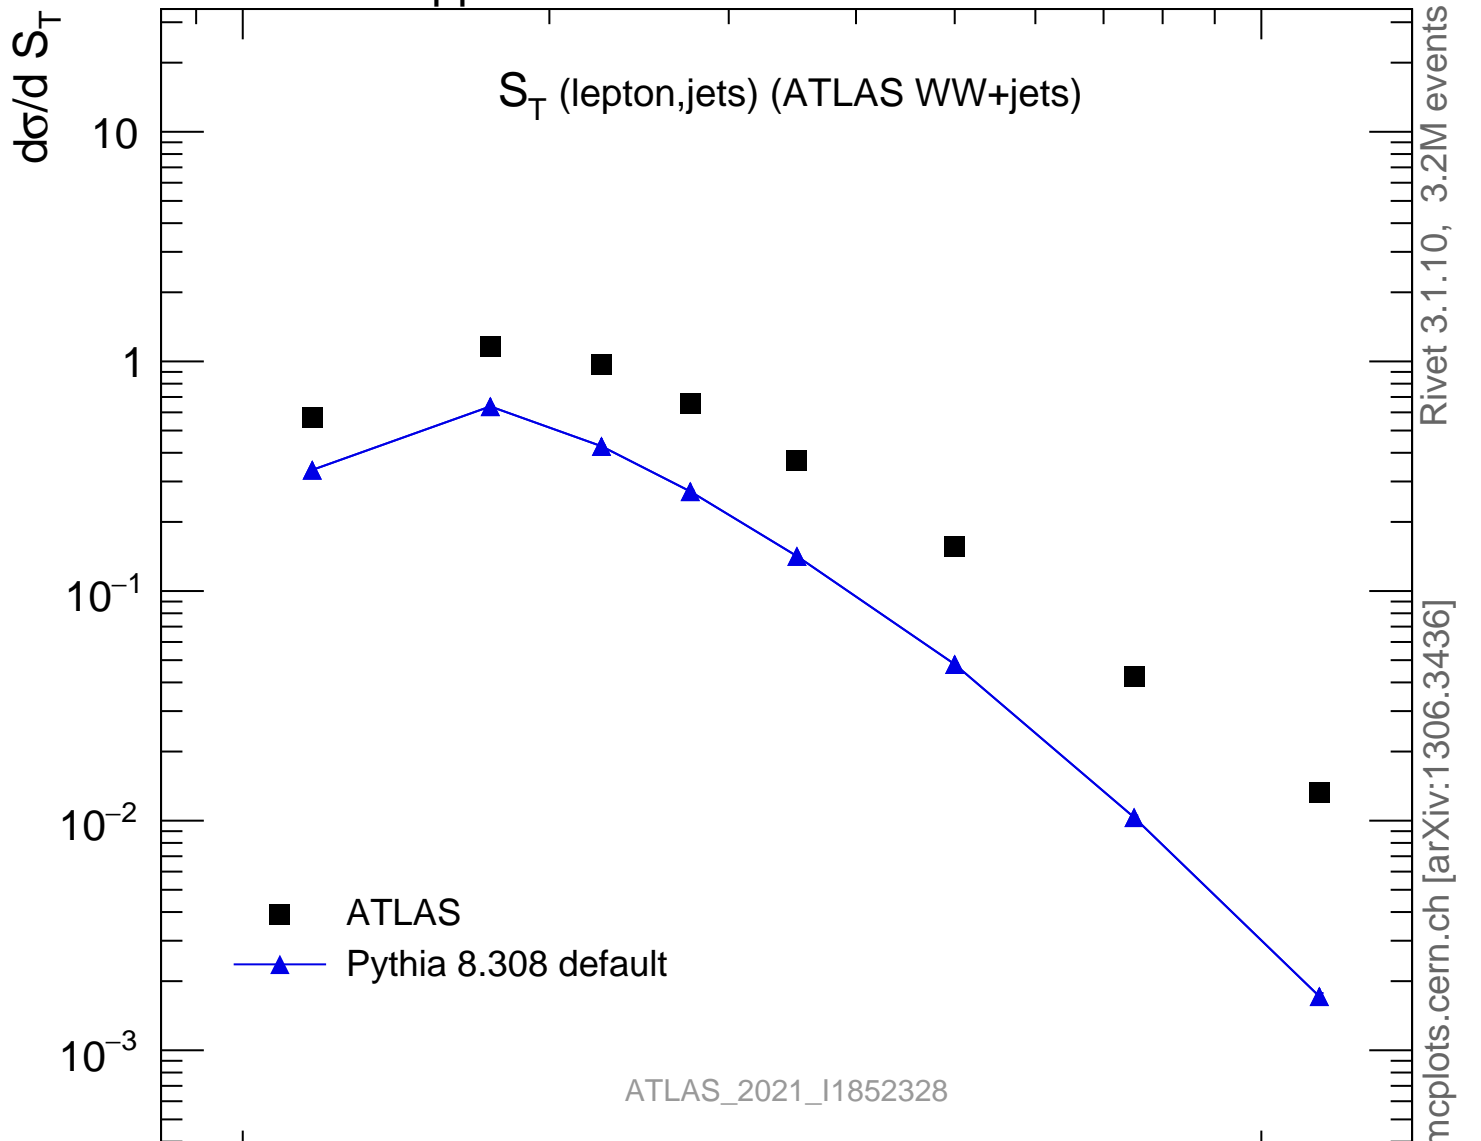

13000 GeV pp

WW

S_T (lepton,jets) (ATLAS WW+jets)

■ ATLAS
▲ Pythia 8.308 default

ATLAS_2021_I1852328

Rivet 3.1.10, 3.2M events
mcplots.cern.ch [arXiv:1306.3436]

Ratio to ATLAS

S_T