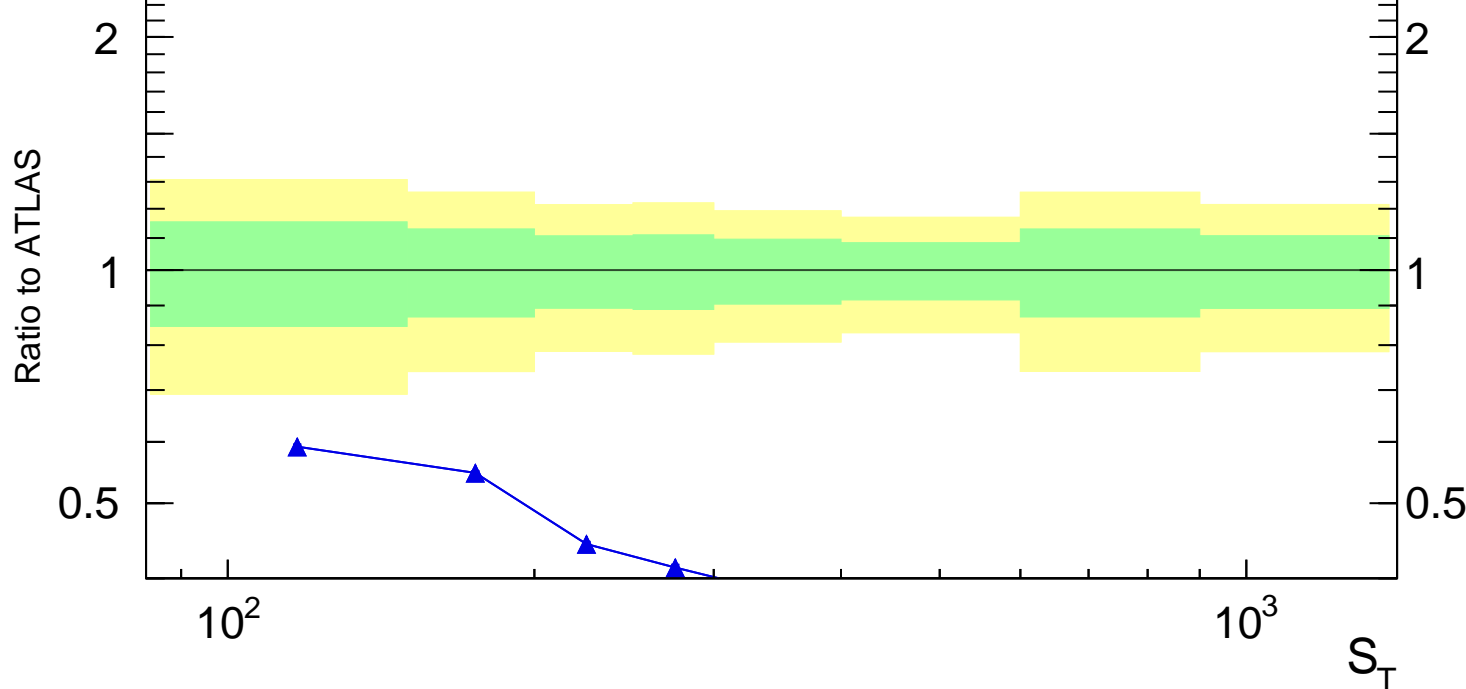

13000 GeV pp

WW

S_T (lepton,jets) (ATLAS WW+jets)

■ ATLAS
▲ Pythia 8.308 default

ATLAS_2021_I1852328

Rivet 3.1.10, 3.2M events
mcplots.cern.ch [arXiv:1306.3436]

Ratio to ATLAS

S_T