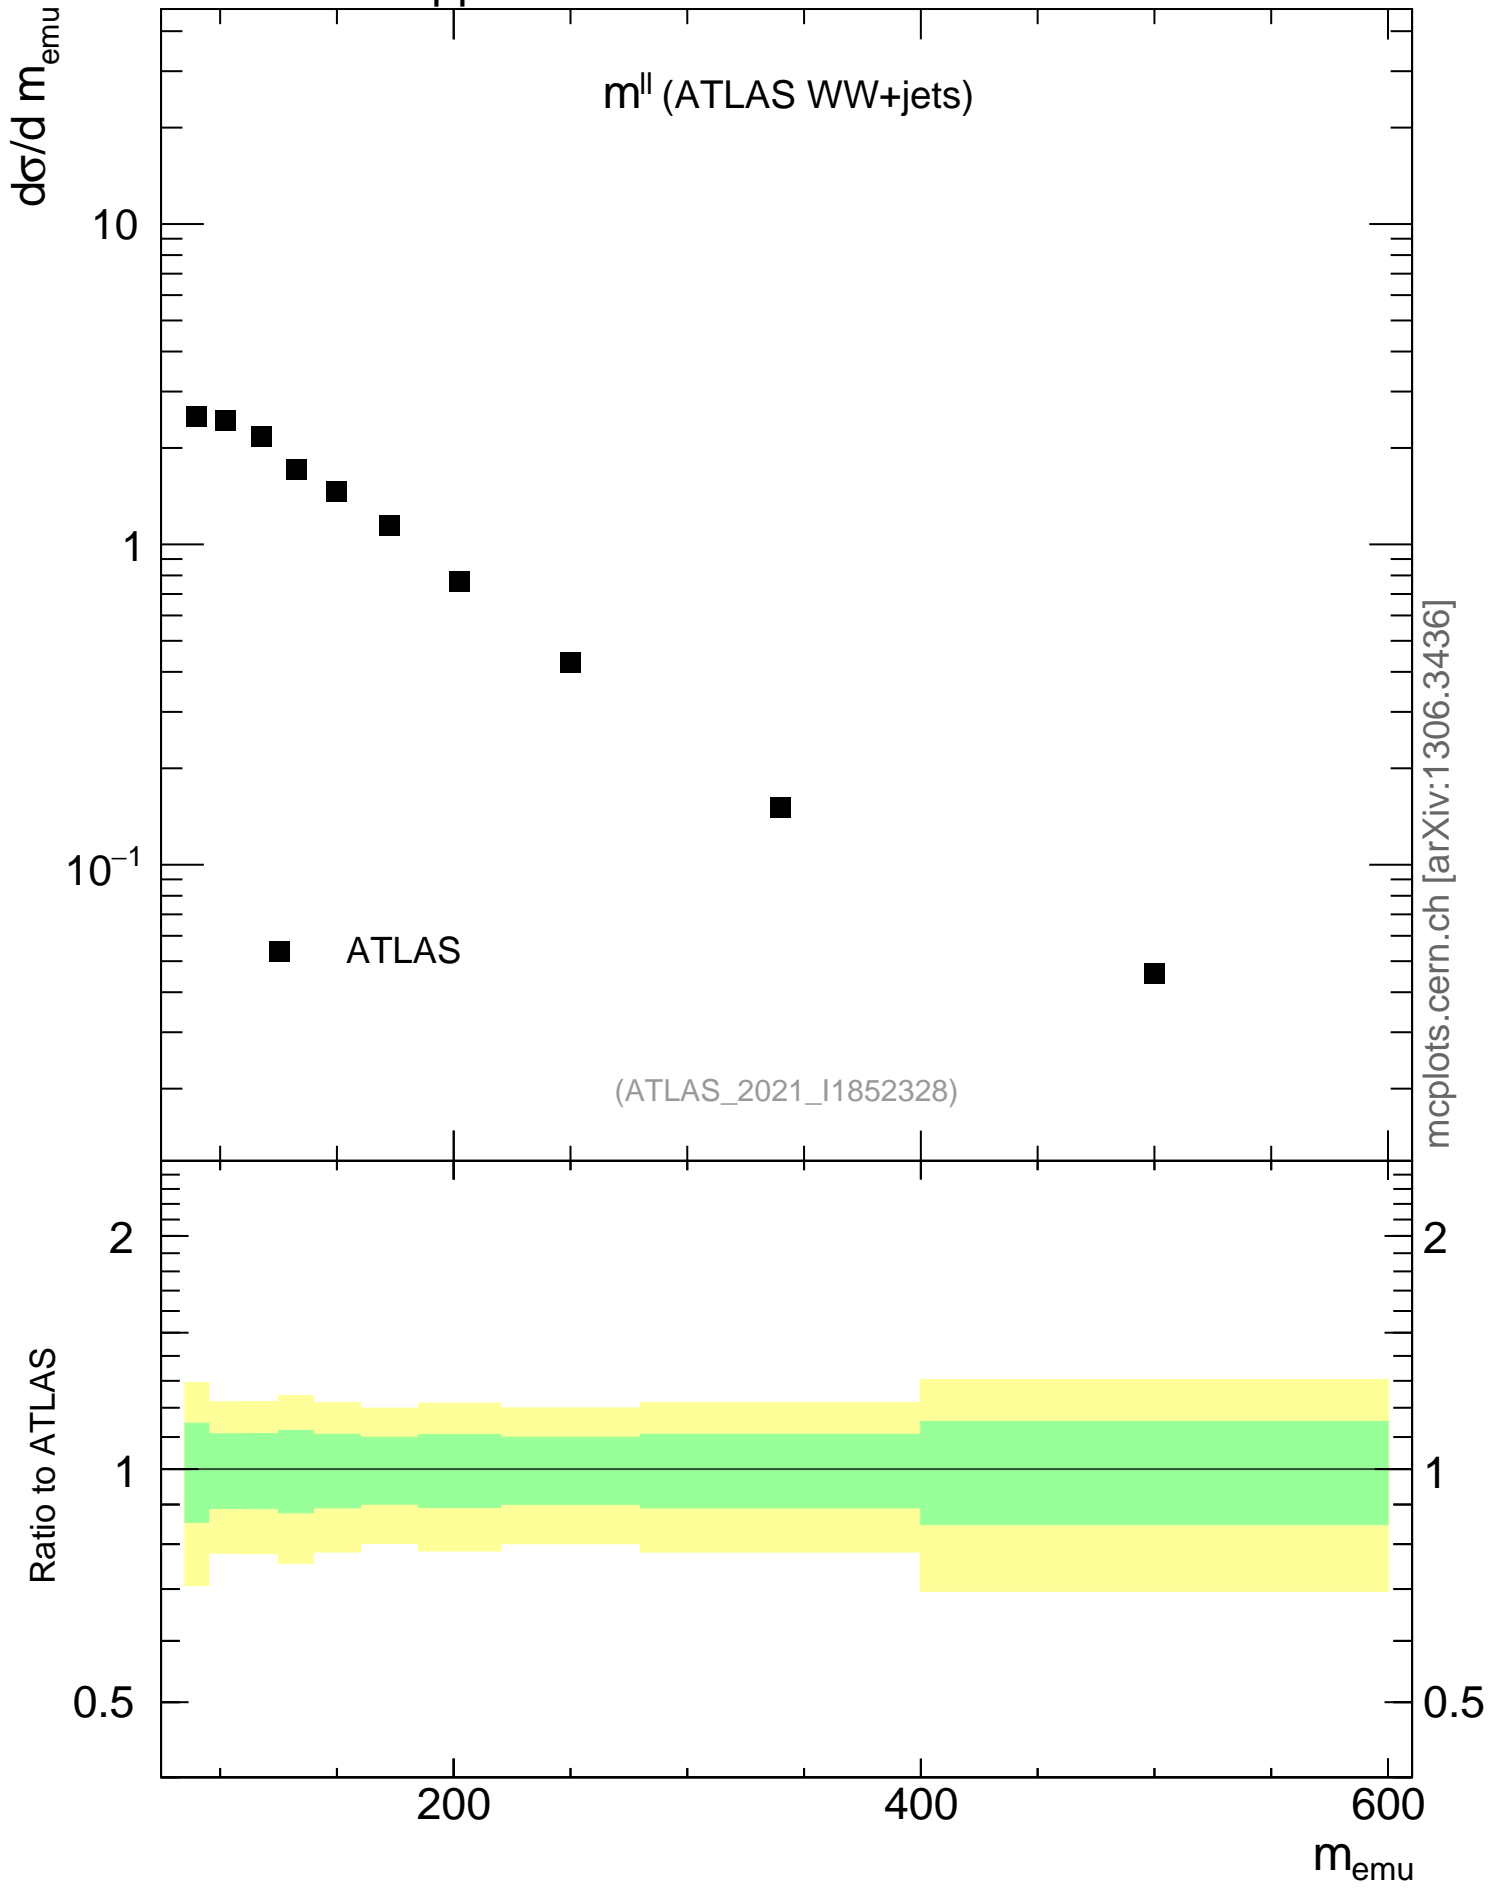

13000 GeV pp

WW

mcplots.cern.ch [arXiv:1306.3436]

(ATLAS\_2021\_I1852328)