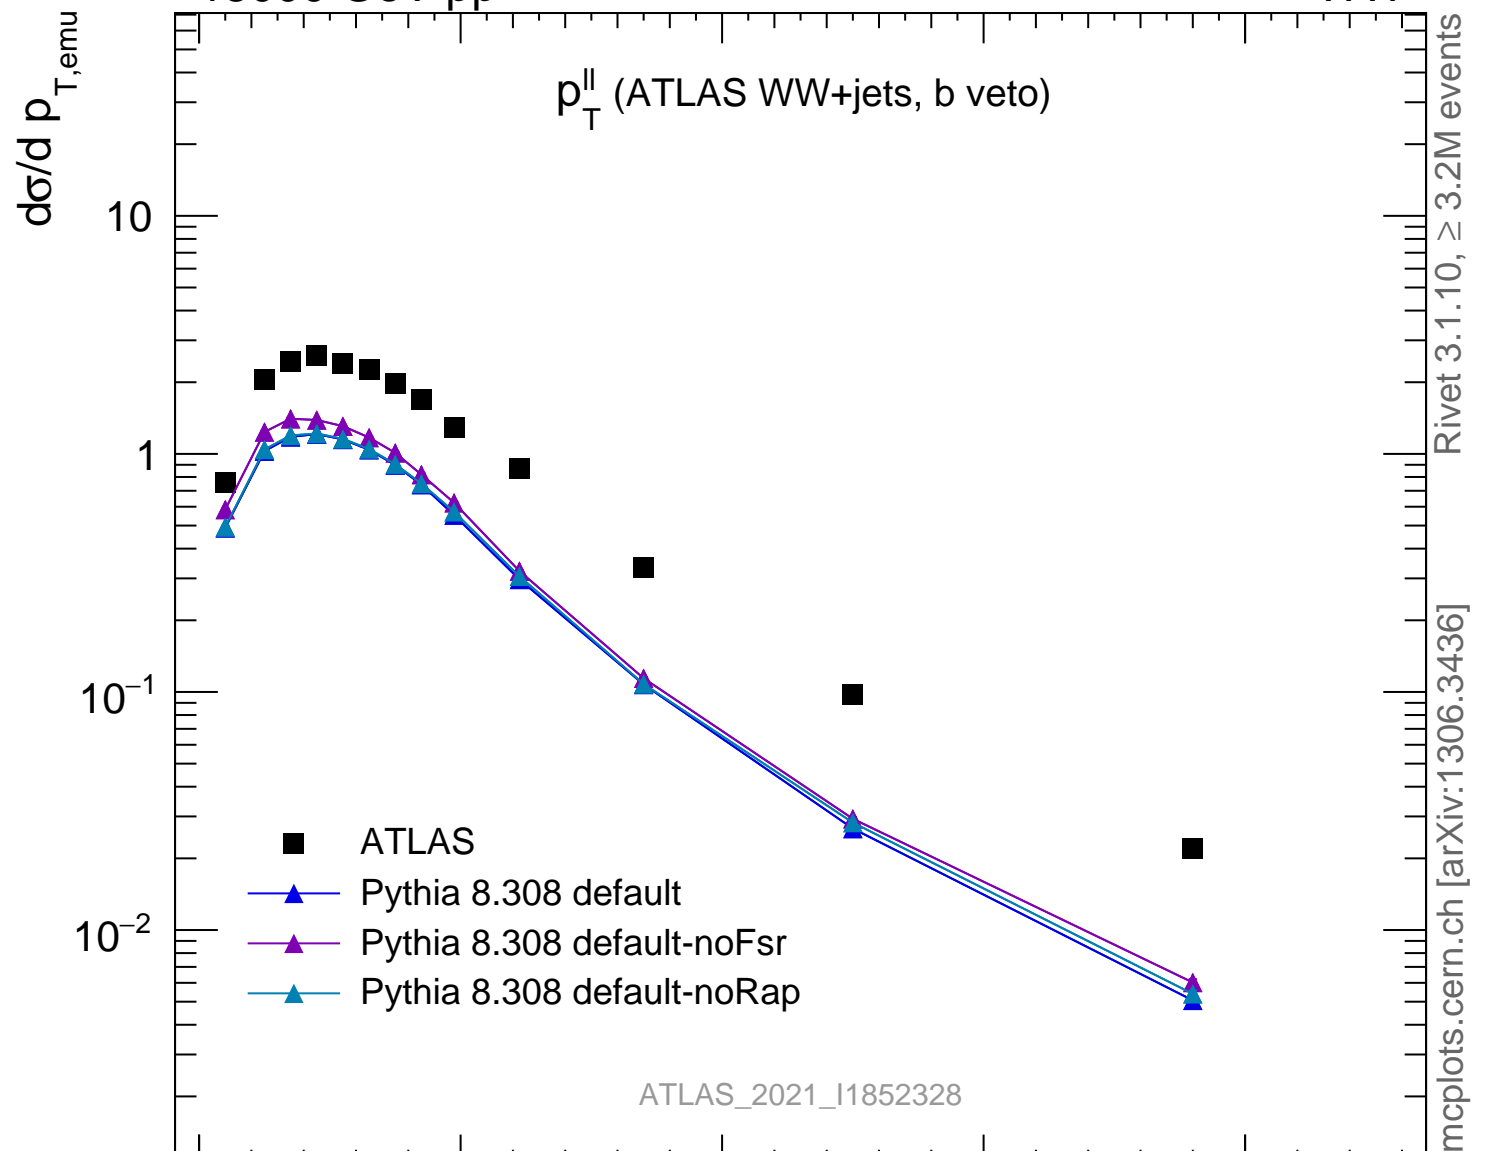

13000 GeV pp

WW

 p_T^{\parallel} (ATLAS WW+jets, b veto)Rivet 3.1.10, ≥ 3.2 M events

mcplots.cern.ch [arXiv:1306.3436]