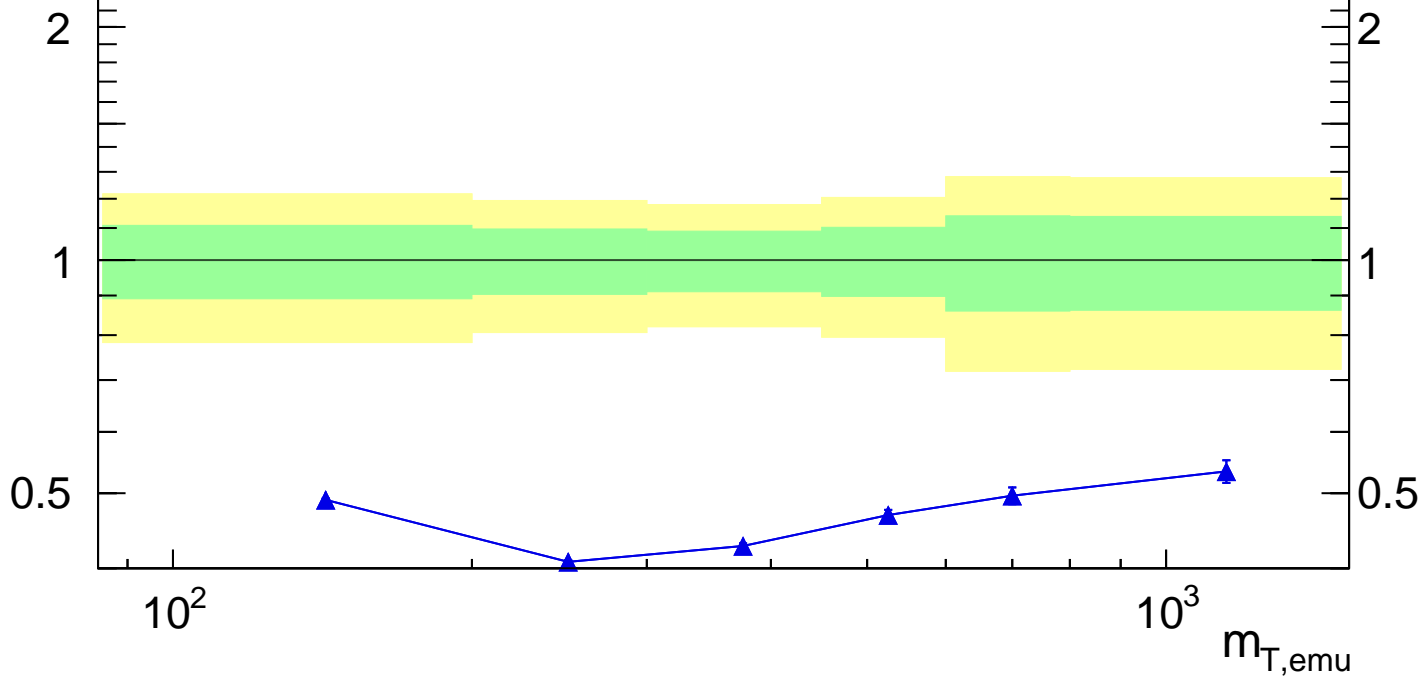

m_T (dilepton+miss) (ATLAS WW+jets)

■ ATLAS
▲ Pythia 8.308 default

ATLAS_2021_I1852328

Ratio to ATLAS

Rivet 3.1.10, 3.2M events

mcplots.cern.ch [arXiv:1306.3436]

 $m_{T,emu}$