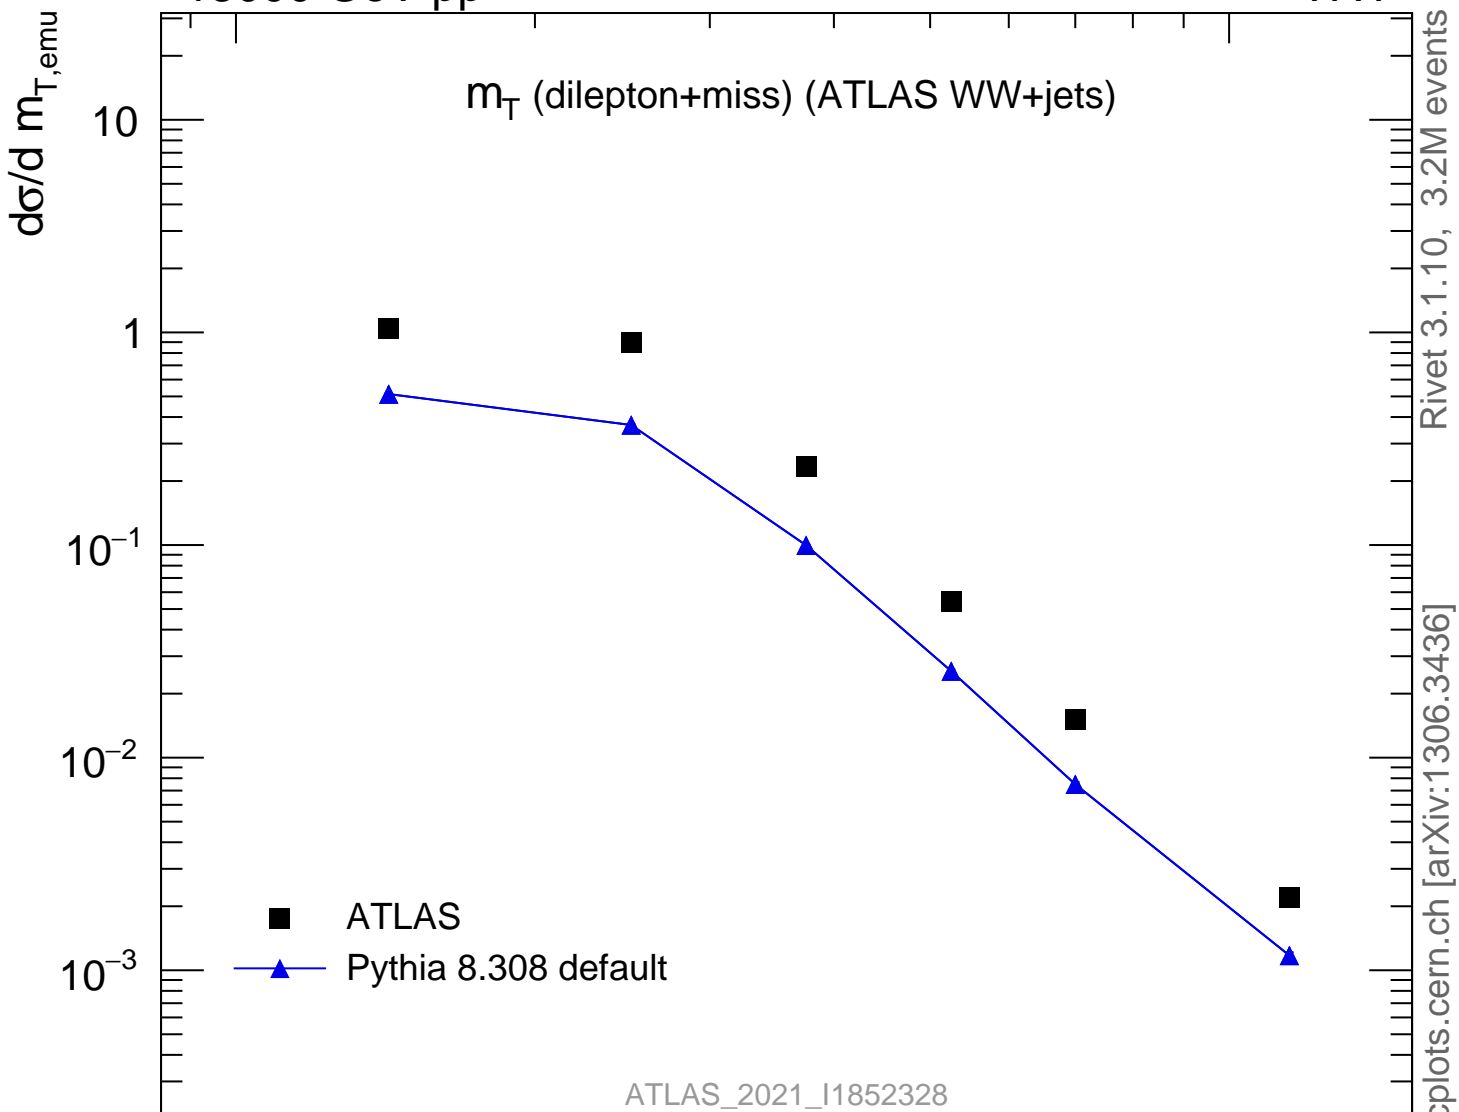

m_T (dilepton+miss) (ATLAS WW+jets)

■ ATLAS
▲ Pythia 8.308 default

ATLAS_2021_I1852328

Ratio to ATLAS

Rivet 3.1.10, 3.2M events

mcplots.cern.ch [arXiv:1306.3436]

 $m_{T,emu}$